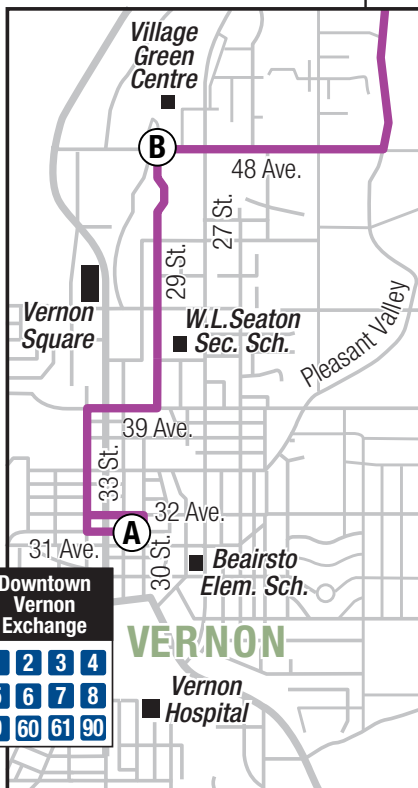

60 Enderby/Vernon

Downtown Vernon Exchange

1	2	3	4
5	6	7	8
9	60	61	90

Timing Point Locations

- (A)** Downtown: 31 Ave. and 30 St.
- (B)** 29th St. and 48th Ave.
- (SL)** Swan Lake: Hwy. 97 and PV Rd.
- (SM)** Spallumcheen Municipal Office
- (PP)** Pleasant Valley and Patten
- (WA)** Wood and Adair
- (CC)** Country Court Mall
- (PC)** Smith Dr. (Petro Canada)
- (ES)** Enderby City Hall, Mill Ave.
- (WW)** Wolfenden at Wright