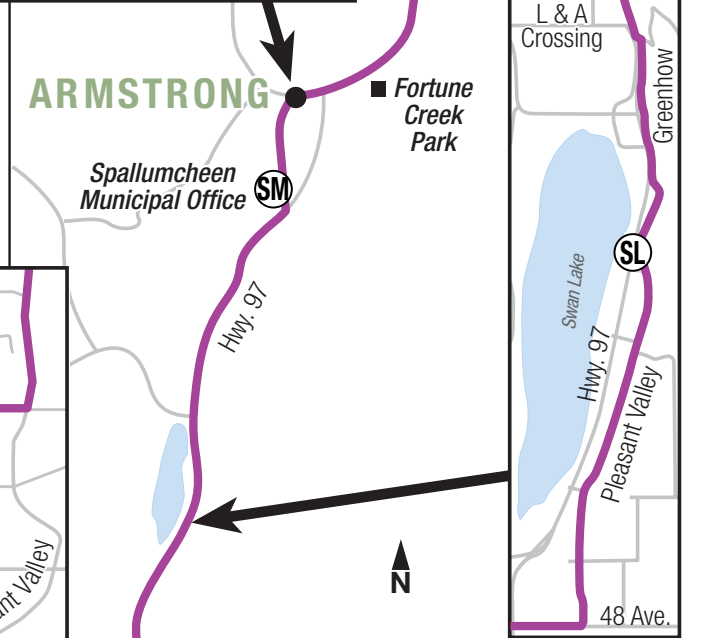

60 Enderby/Vernon

Downtown Vernon Exchange

1	2	3	4
5	6	7	8
9	60	61	90

Timing Point Locations

- (A)** Downtown: 31 Ave. and 30 St.
- (B)** 29th St. and 48th Ave.
- (SL)** Swan Lake: Hwy. 97 and PV Rd.
- (SM)** Spallumcheen Municipal Office
- (PP)** Pleasant Valley and Patten
- (WA)** Wood and Adair
- (CC)** Country Court Mall
- (PC)** Smith Dr. (Petro Canada)
- (ES)** Enderby City Hall, Mill Ave.
- (WW)** Wolfenden at Wright