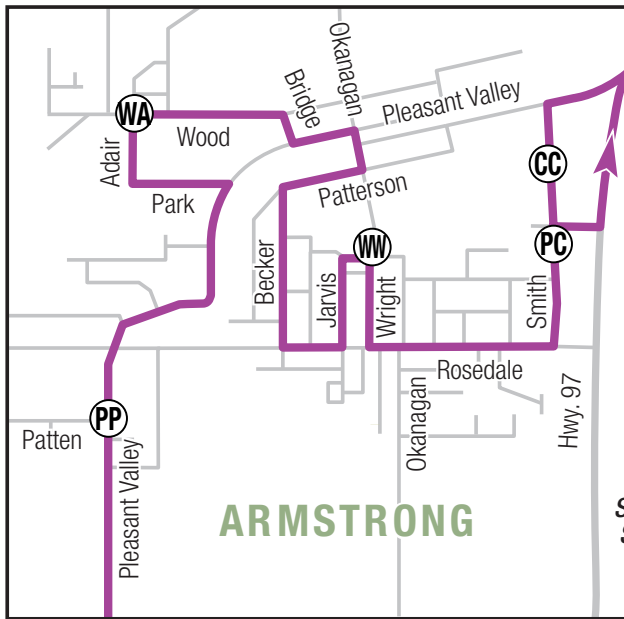

60 Enderby/Vernon

Downtown Vernon Exchange

1	2	3	4
5	6	7	8
9	60	61	90

Timing Point Locations

- (A)** Downtown: 31 Ave. and 30 St.
- (B)** 29th St. and 48th Ave.
- (SL)** Swan Lake: Hwy. 97 and PV Rd.
- (SM)** Spallumcheen Municipal Office
- (PP)** Pleasant Valley and Patten
- (WA)** Wood and Adair
- (CC)** Country Court Mall
- (PC)** Smith Dr. (Petro Canada)
- (ES)** Enderby City Hall, Mill Ave.
- (WW)** Wolfenden at Wright