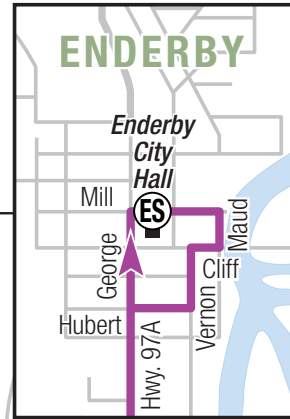

60 Enderby/Vernon

Downtown Vernon Exchange

1	2	3	4
5	6	7	8
9	60	61	90

Timing Point Locations

- (A)** Downtown: 31 Ave. and 30 St.
- (B)** 29th St. and 48th Ave.
- (SL)** Swan Lake: Hwy. 97 and PV Rd.
- (SM)** Spallumcheen Municipal Office
- (PP)** Pleasant Valley and Patten
- (WA)** Wood and Adair
- (CC)** Country Court Mall
- (PC)** Smith Dr. (Petro Canada)
- (ES)** Enderby City Hall, Mill Ave.
- (WW)** Wolfenden at Wright