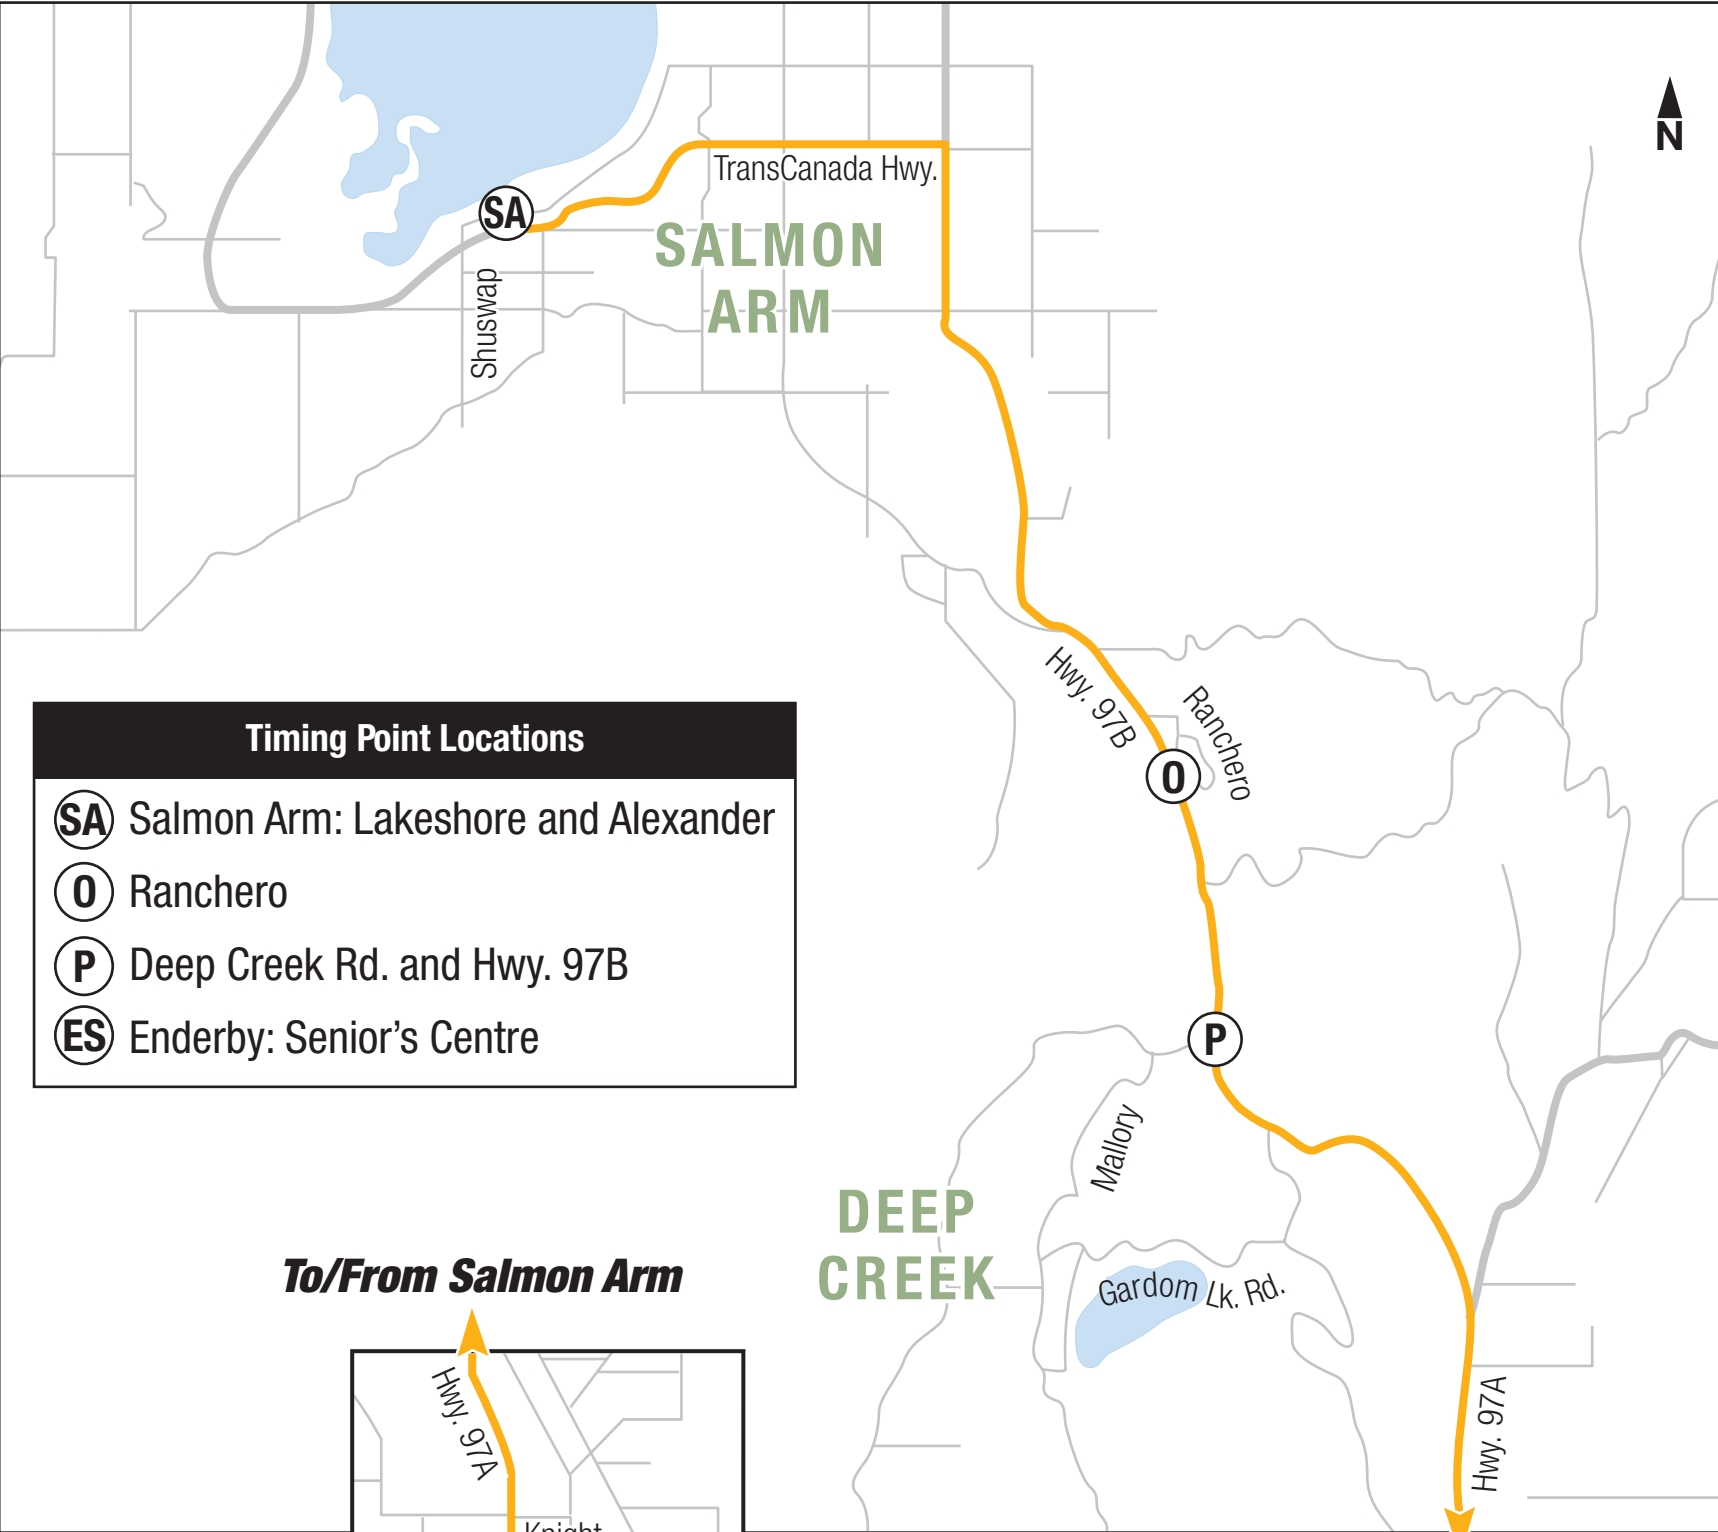

11 Salmon Arm-Enderby

Timing Point Locations

- SA** Salmon Arm: Lakeshore and Alexander
- O** Ranchero
- P** Deep Creek Rd. and Hwy. 97B
- ES** Enderby: Senior's Centre

To/From Salmon Arm

DEEP CREEK

To/From Enderby