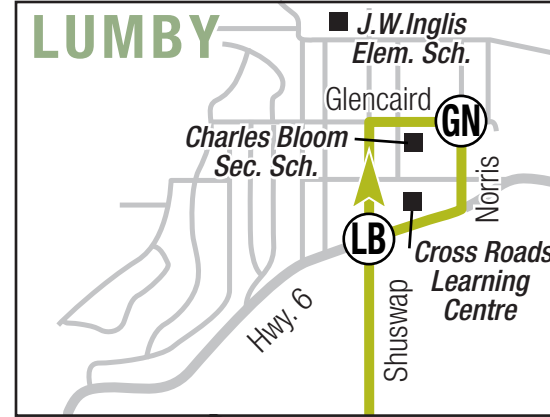

# 61 Lumby

**Downtown Vernon Exchange**

1	2	3	4
5	6	7	8
9	60	61	90

**Timing Point Locations**

- (A) Downtown: 31 Ave. and 30 St.
- (LM) Lavington Market
- (LP) Learmouth and Park Lane
- (FN) Franklyn and Whitevale
- (LB) Lumby: Shuswap and Hwy. 6
- (GN) Glencaird and Norris
- (R) Ricardo and Hwy. 6