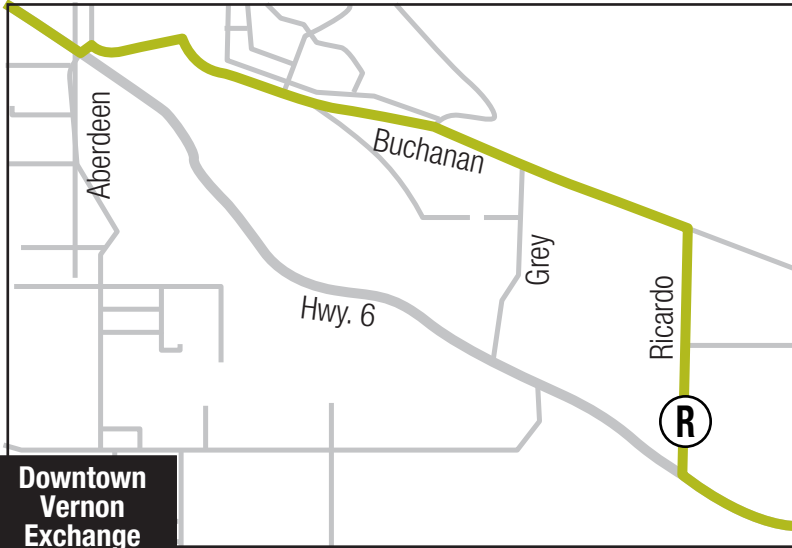

# 61 Lumby

**Downtown Vernon Exchange**

1	2	3	4
5	6	7	8
9	60	61	90

**Timing Point Locations**

- (A) Downtown: 31 Ave. and 30 St.
- (LM) Lavington Market
- (LP) Learmouth and Park Lane
- (FN) Franklyn and Whitevale
- (LB) Lumby: Shuswap and Hwy. 6
- (GN) Glencaird and Norris
- (R) Ricardo and Hwy. 6