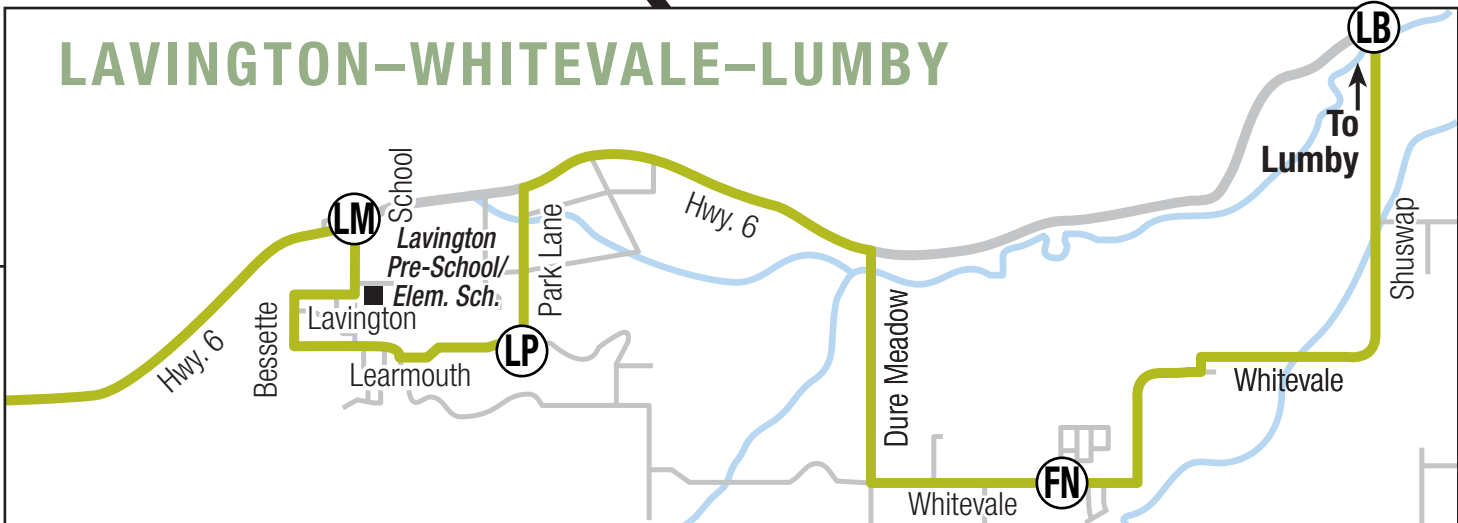

# 61 Lumby

**Downtown Vernon Exchange**

1	2	3	4
5	6	7	8
9	60	61	90

**Timing Point Locations**

- (A) Downtown: 31 Ave. and 30 St.
- (LM) Lavington Market
- (LP) Learmouth and Park Lane
- (FN) Franklyn and Whitevale
- (LB) Lumby: Shuswap and Hwy. 6
- (GN) Glencaird and Norris
- (R) Ricardo and Hwy. 6