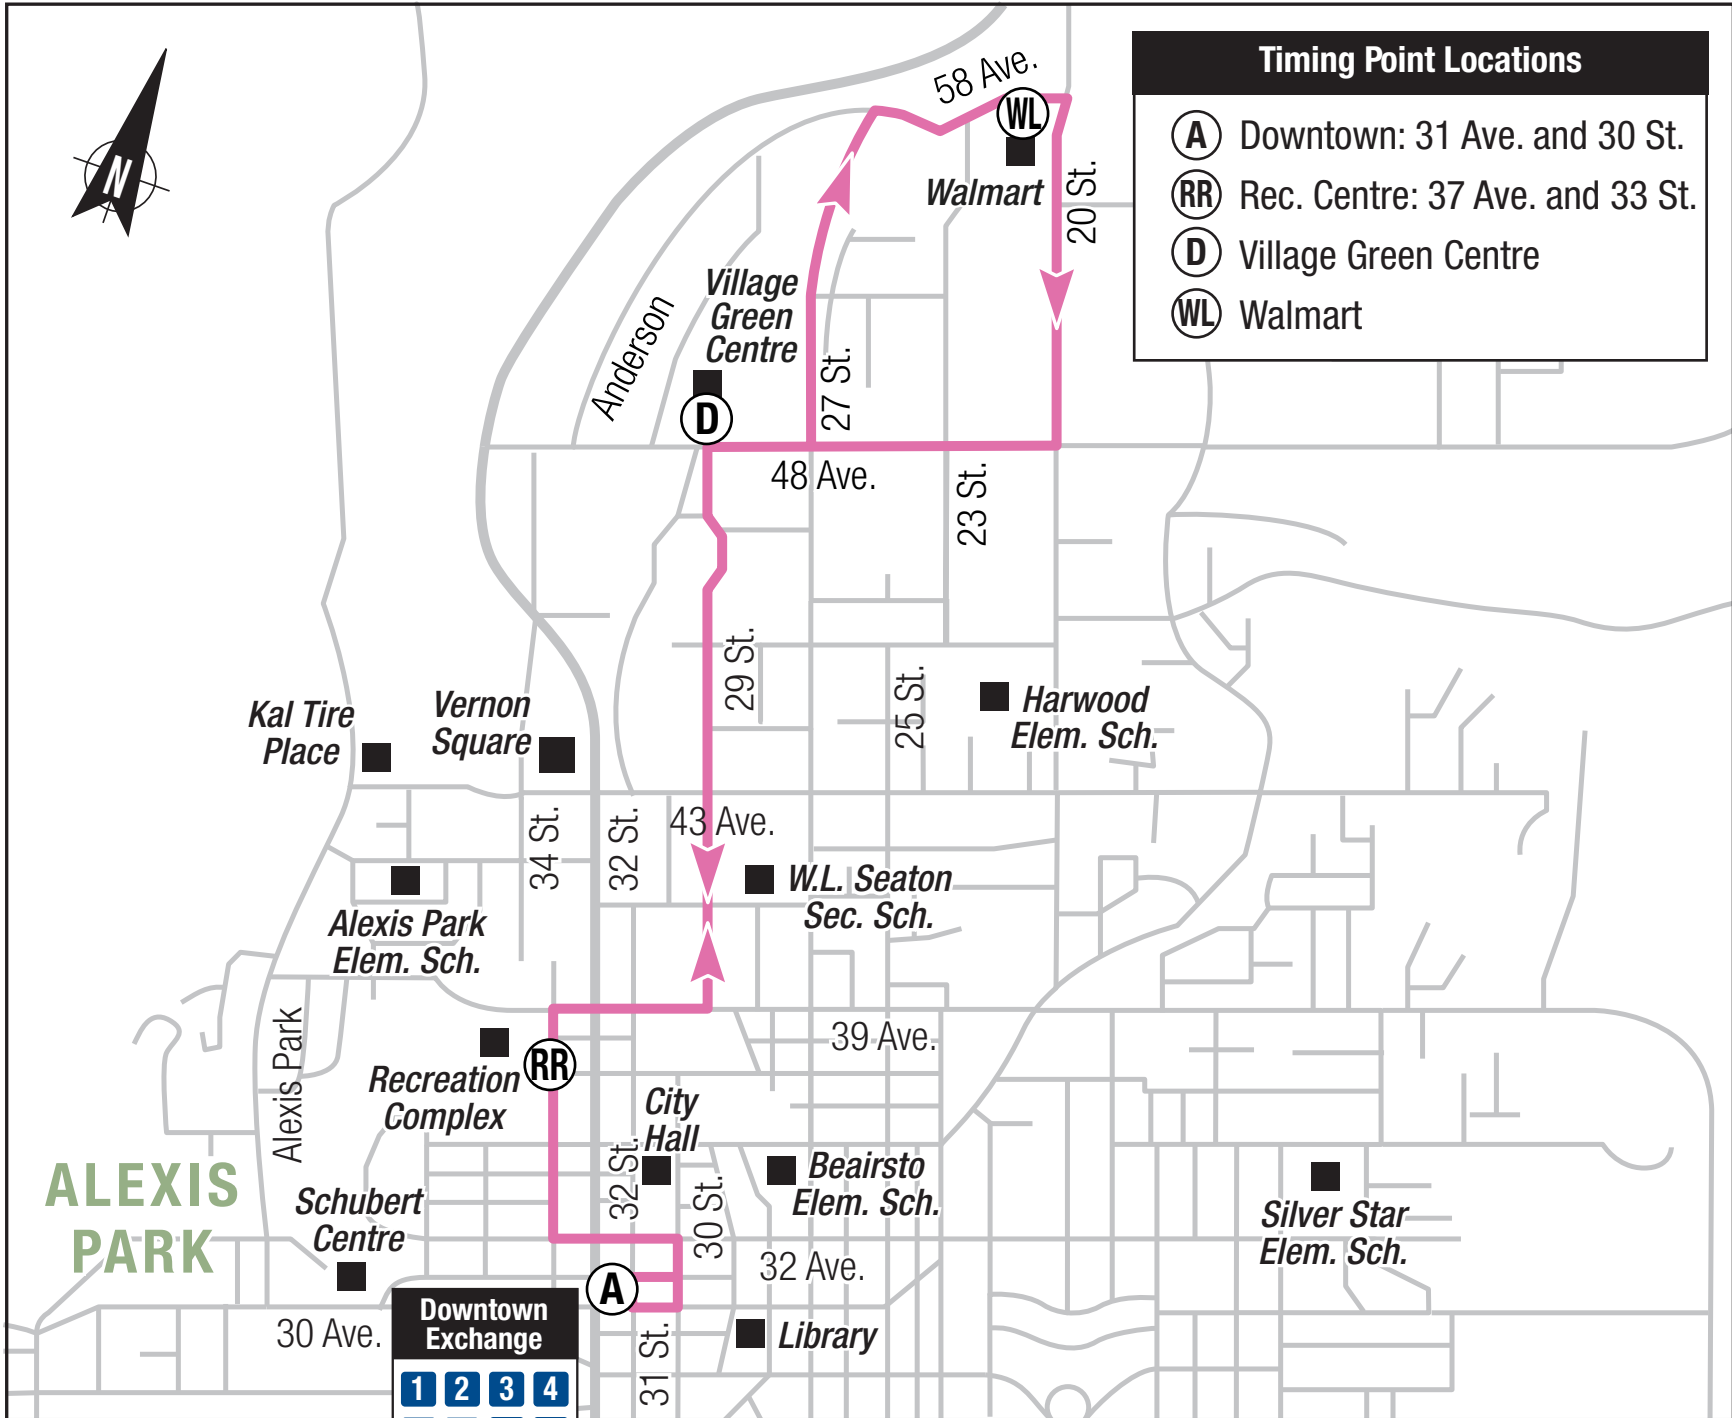

9 North End

Timing Point Locations

- (A) Downtown: 31 Ave. and 30 St.
- (RR) Rec. Centre: 37 Ave. and 33 St.
- (D) Village Green Centre
- (WL) Walmart

Downtown Exchange

1	2	3	4
5	6	7	8
9	60	61	90