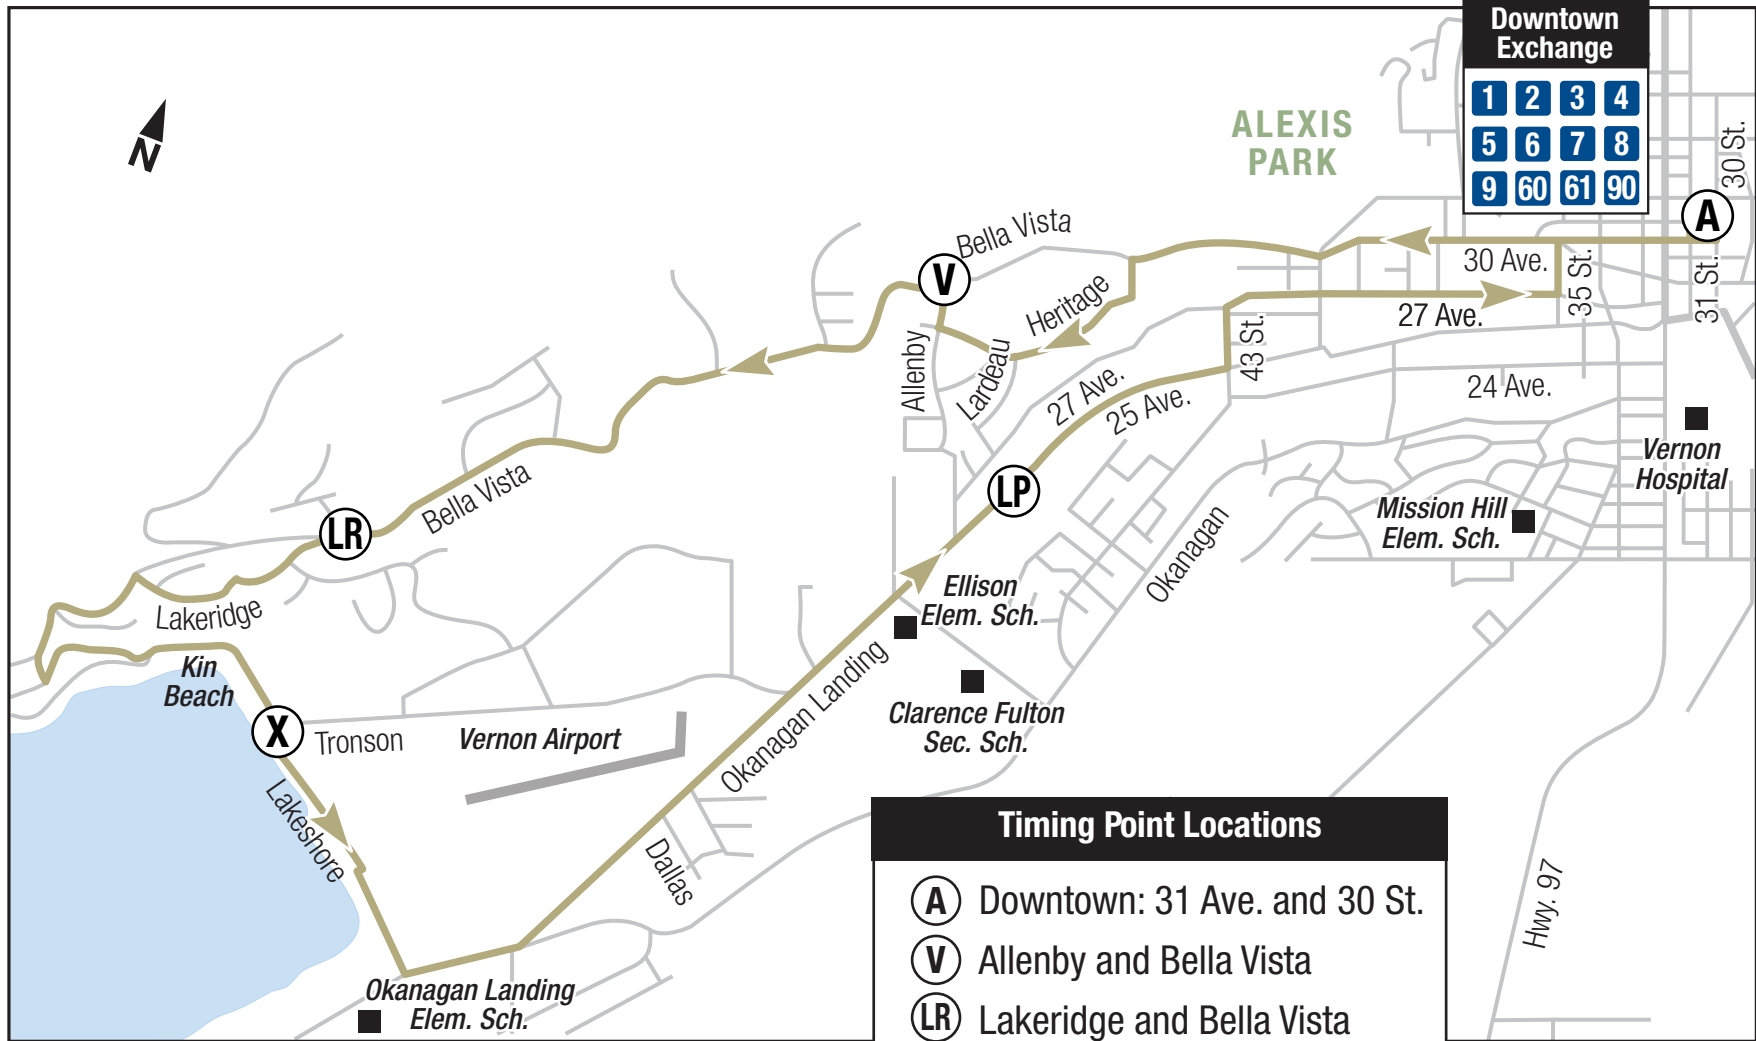

# 8 Bella Vista

Downtown Exchange			
1	2	3	4
5	6	7	8
9	60	61	90

Timing Point Locations	
<b>(A)</b>	Downtown: 31 Ave. and 30 St.
<b>(V)</b>	Allenby and Bella Vista
<b>(LR)</b>	Lakeridge and Bella Vista
<b>(X)</b>	Tronson and Lakeshore
<b>(LP)</b>	OK Landing Plaza