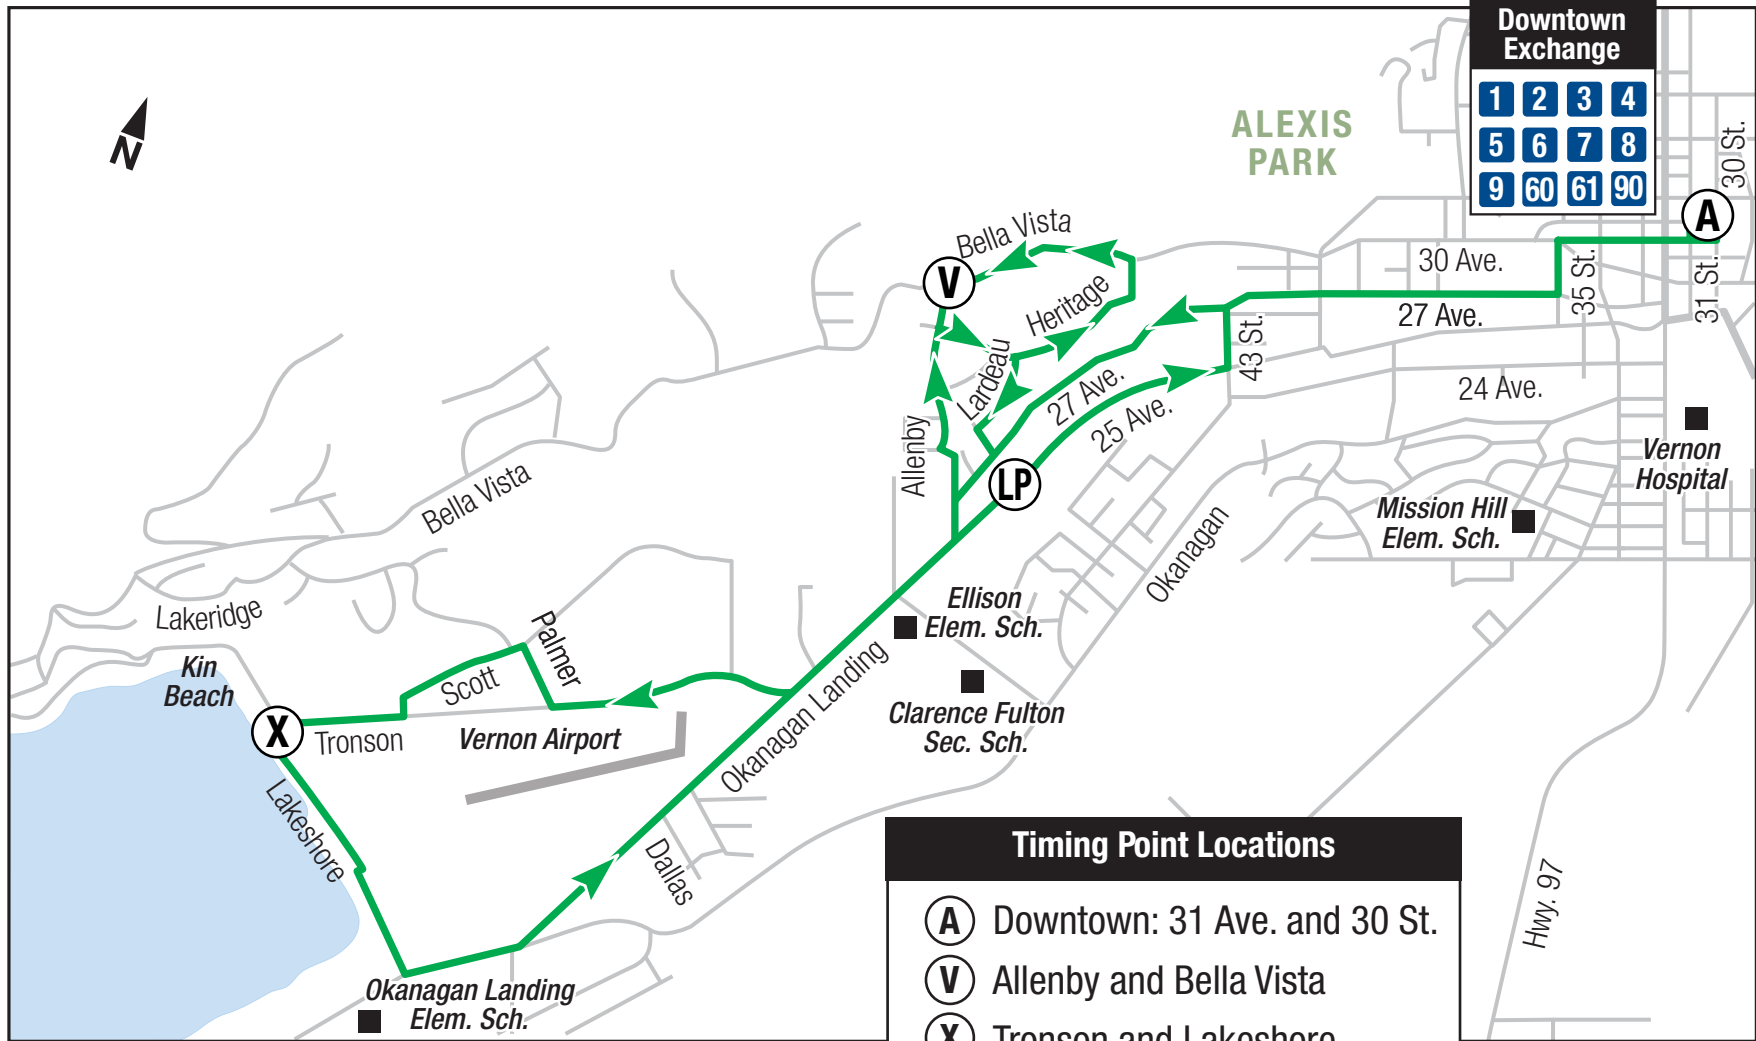

7 OK Landing

- Timing Point Locations**
- (A) Downtown: 31 Ave. and 30 St.
 - (V) Allenby and Bella Vista
 - (X) Tronson and Lakeshore
 - (LP) OK Landing Plaza