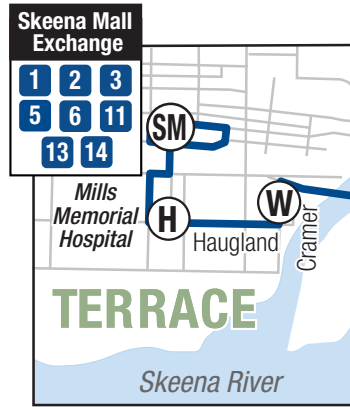

11 Terrace/Kitimat Connector

Timing Point Locations	
SM	Terrace: Skeena Mall
H	Mills Memorial Hospital
W	Feeney and Cramer (Superstore + Walmart)
JP	Woeste and Old Lakelse Lake Rd.
AP	Terminal Rd. and Max Neubacher Way
AD	Mt. Layton Hot Springs Rd. and Hwy. 37
CC	Oolichan Ave. and Hwy. 37
KH	Kitimat General Hospital
KC	Kitimat City Centre