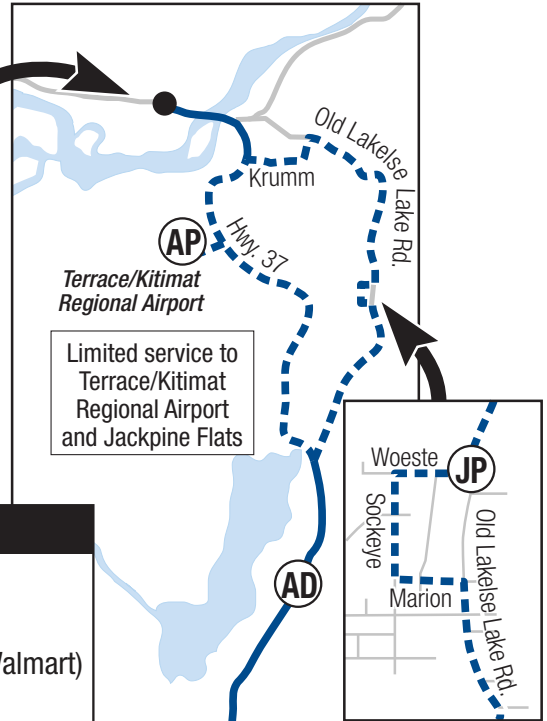

11 Terrace/Kitimat Connector

Timing Point Locations	
SM	Terrace: Skeena Mall
H	Mills Memorial Hospital
W	Feeney and Cramer (Superstore + Walmart)
JP	Woeste and Old Lakelse Lake Rd.
AP	Terminal Rd. and Max Neubacher Way
AD	Mt. Layton Hot Springs Rd. and Hwy. 37
CC	Oolichan Ave. and Hwy. 37
KH	Kitimat General Hospital
KC	Kitimat City Centre