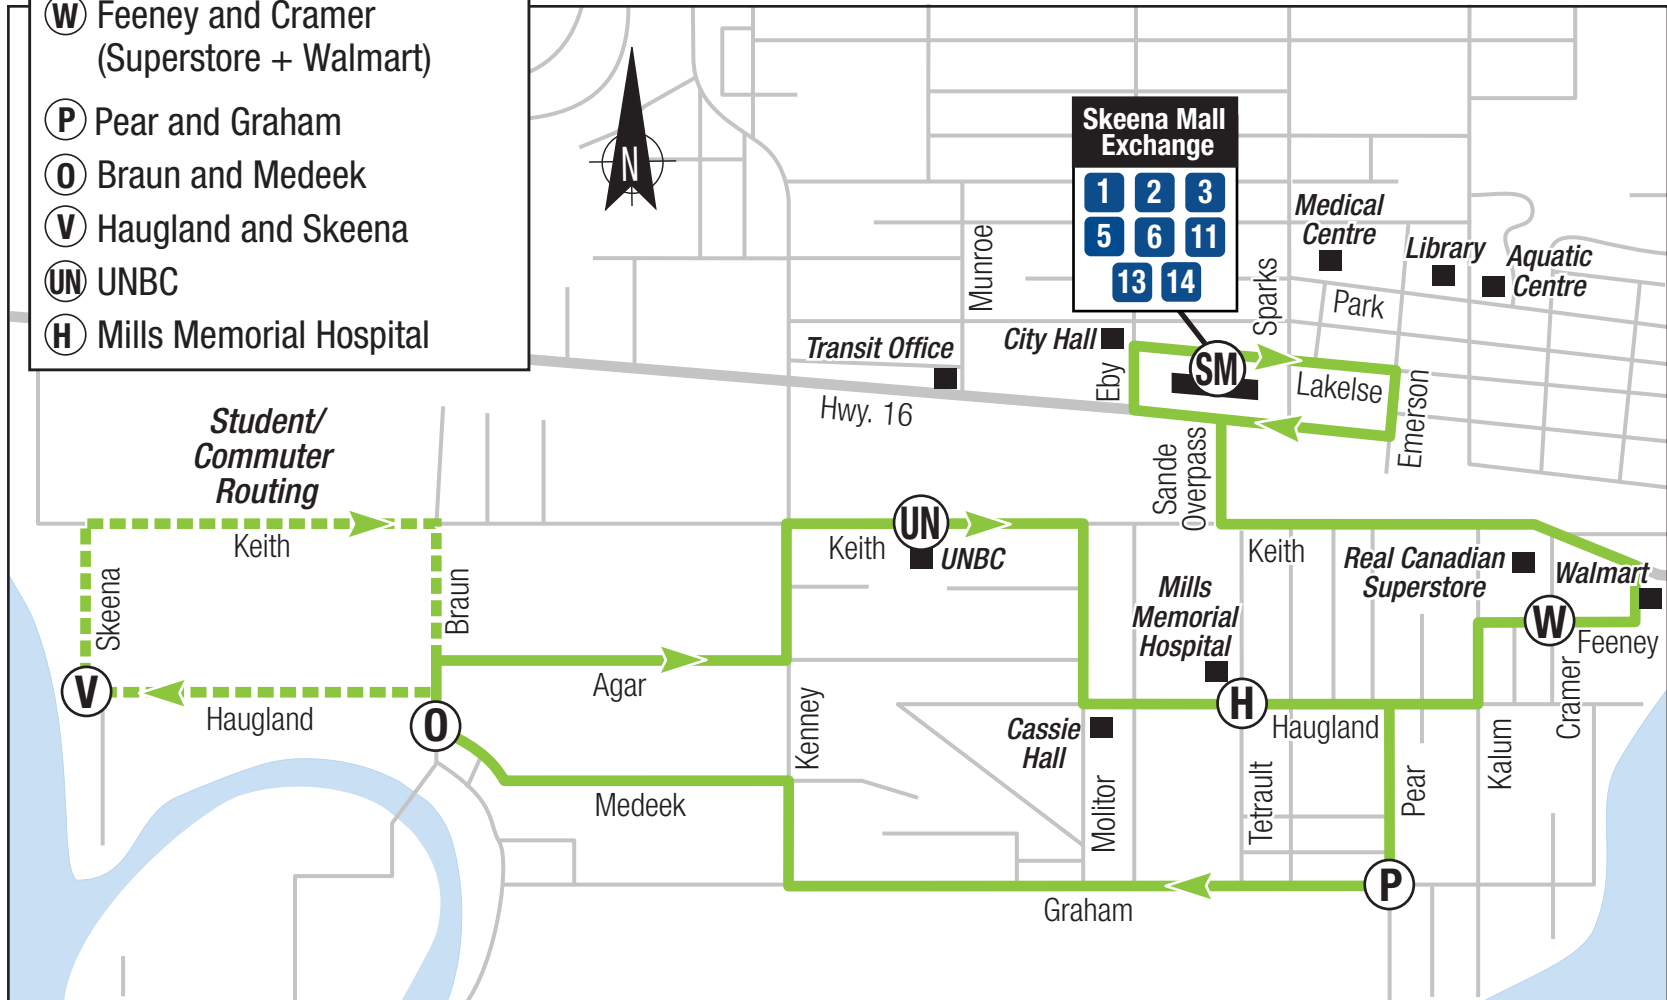

### Timing Point Locations

- Ⓜ Skeena Mall
- Ⓦ Feeney and Cramer  
(Superstore + Walmart)
- Ⓟ Pear and Graham
- Ⓞ Braun and Medeek
- Ⓥ Haugland and Skeena
- Ⓤ UNBC
- ⓗ Mills Memorial Hospital

### 3 Southside

**Skeena Mall Exchange**

1	2	3
5	6	11
13	14	