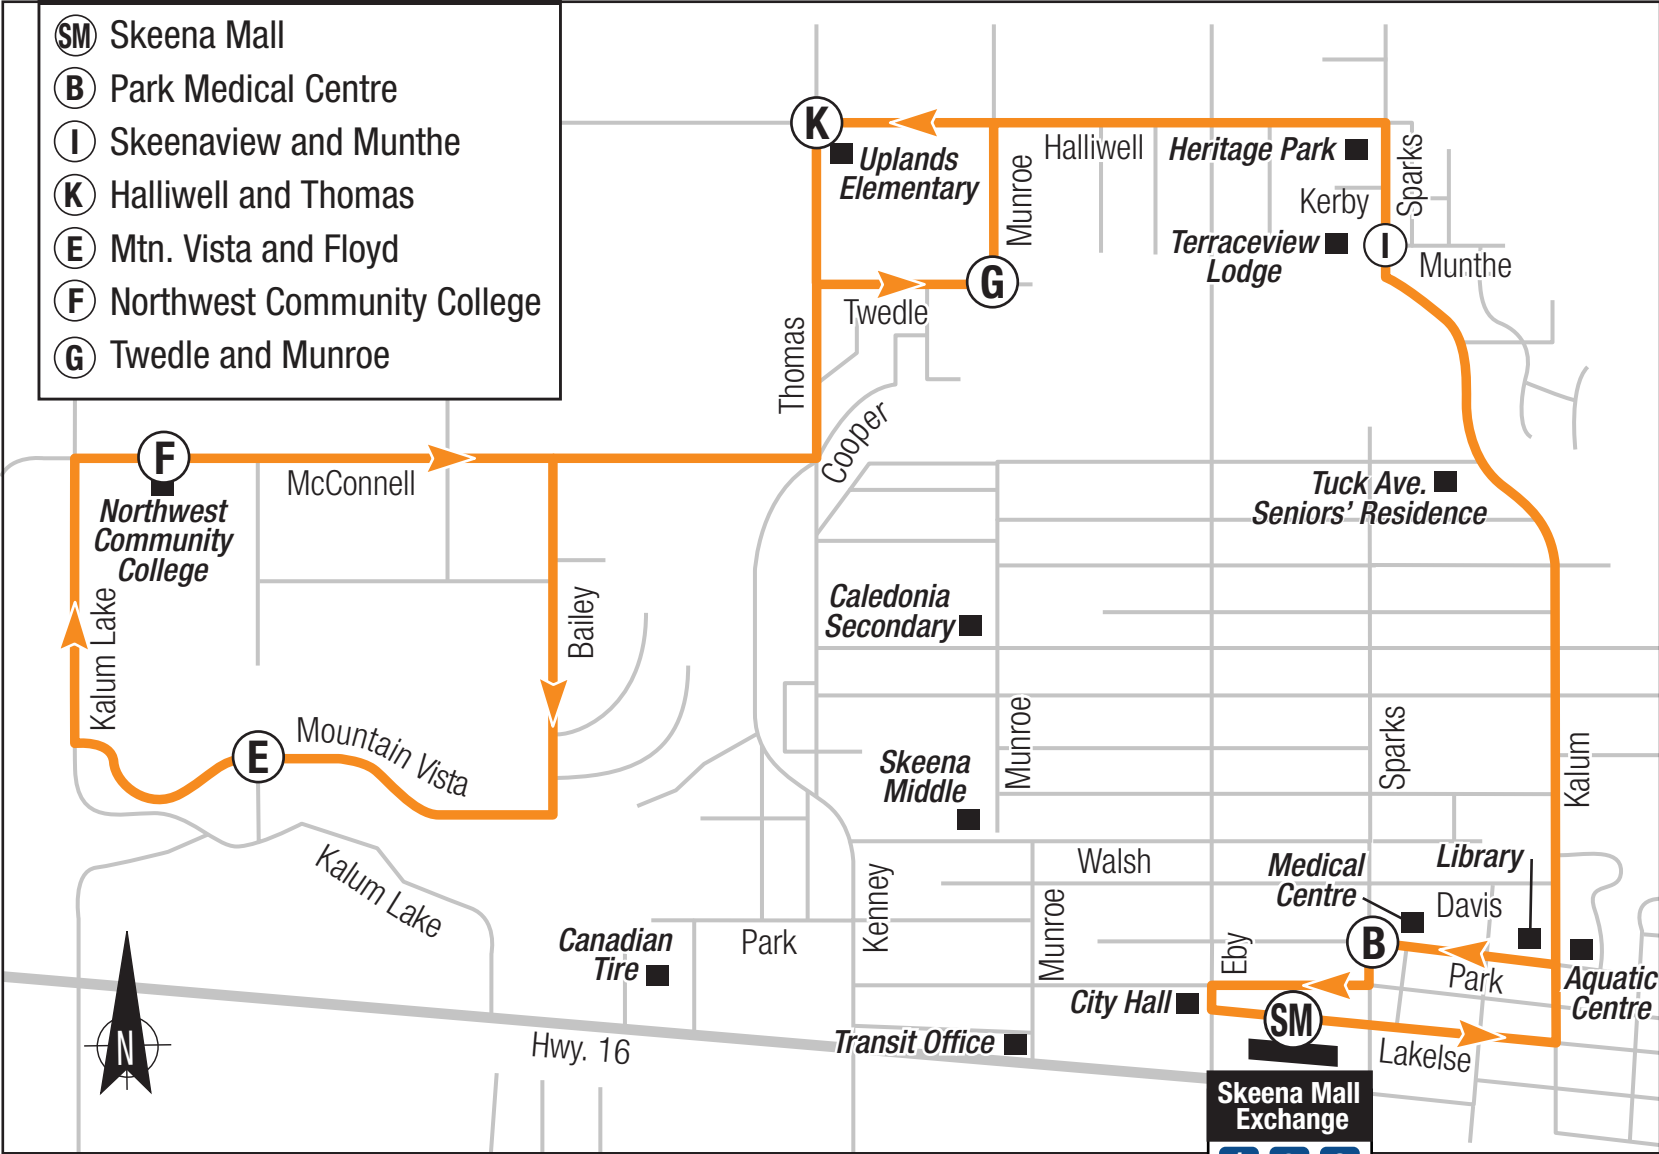

1 College/Halliwell

Timing Point Locations

- (SM)** Skeena Mall
- (B)** Park Medical Centre
- (I)** Skeenaview and Munthe
- (K)** Halliwell and Thomas
- (E)** Mtn. Vista and Floyd
- (F)** Northwest Community College
- (G)** Twedle and Munroe

Skeena Mall Exchange		
1	2	3
5	6	11
13	14	