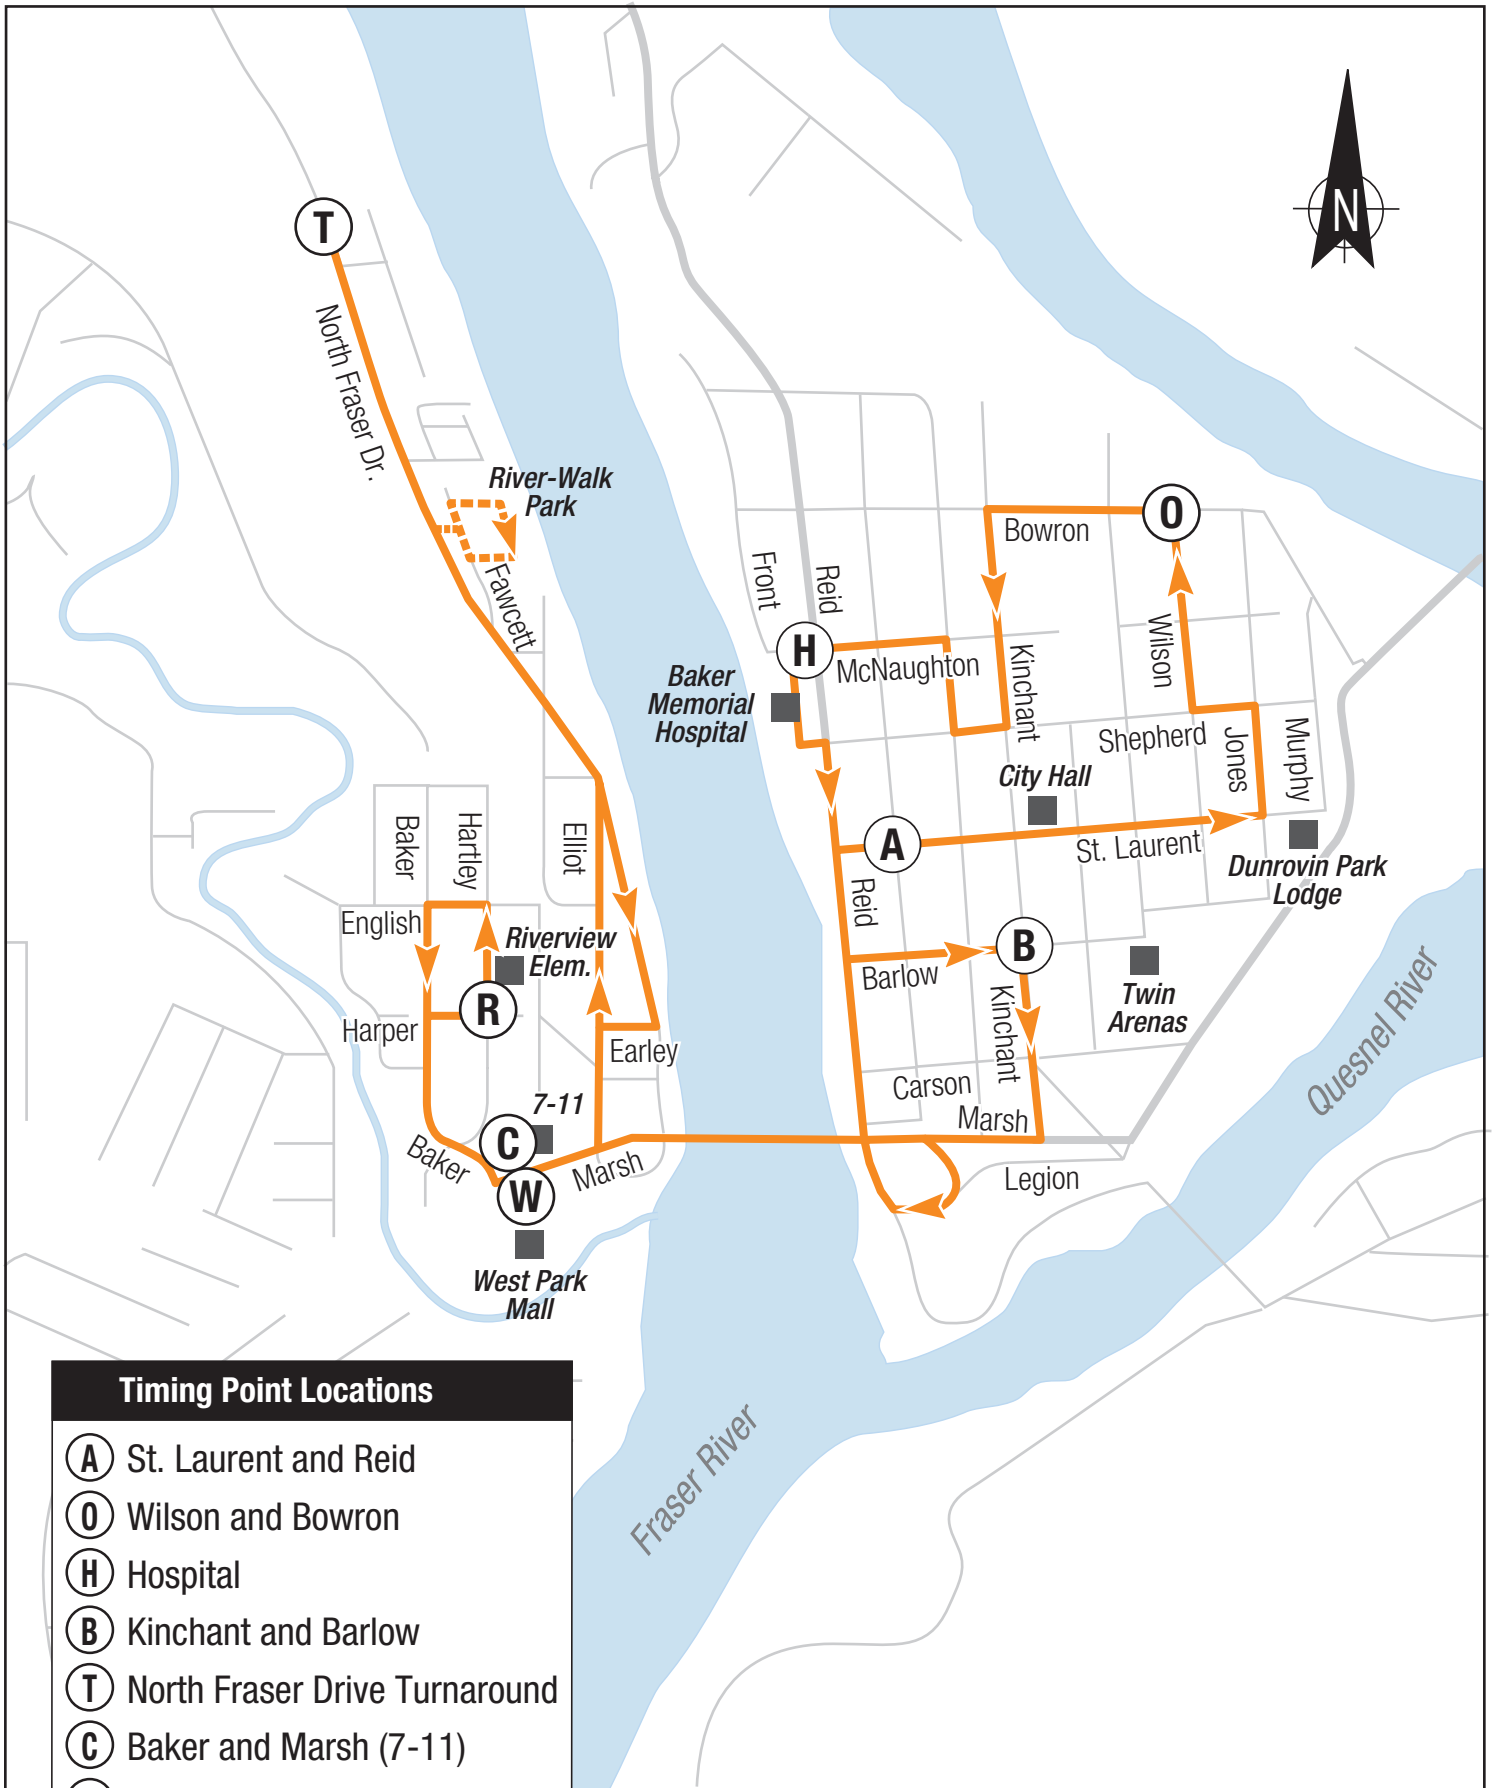

3 North Fraser

Timing Point Locations

- (A)** St. Laurent and Reid
- (O)** Wilson and Bowron
- (H)** Hospital
- (B)** Kinchant and Barlow
- (T)** North Fraser Drive Turnaround
- (C)** Baker and Marsh (7-11)
- (R)** Harper and Hartley
- (W)** West Park Mall

----- Limited Service