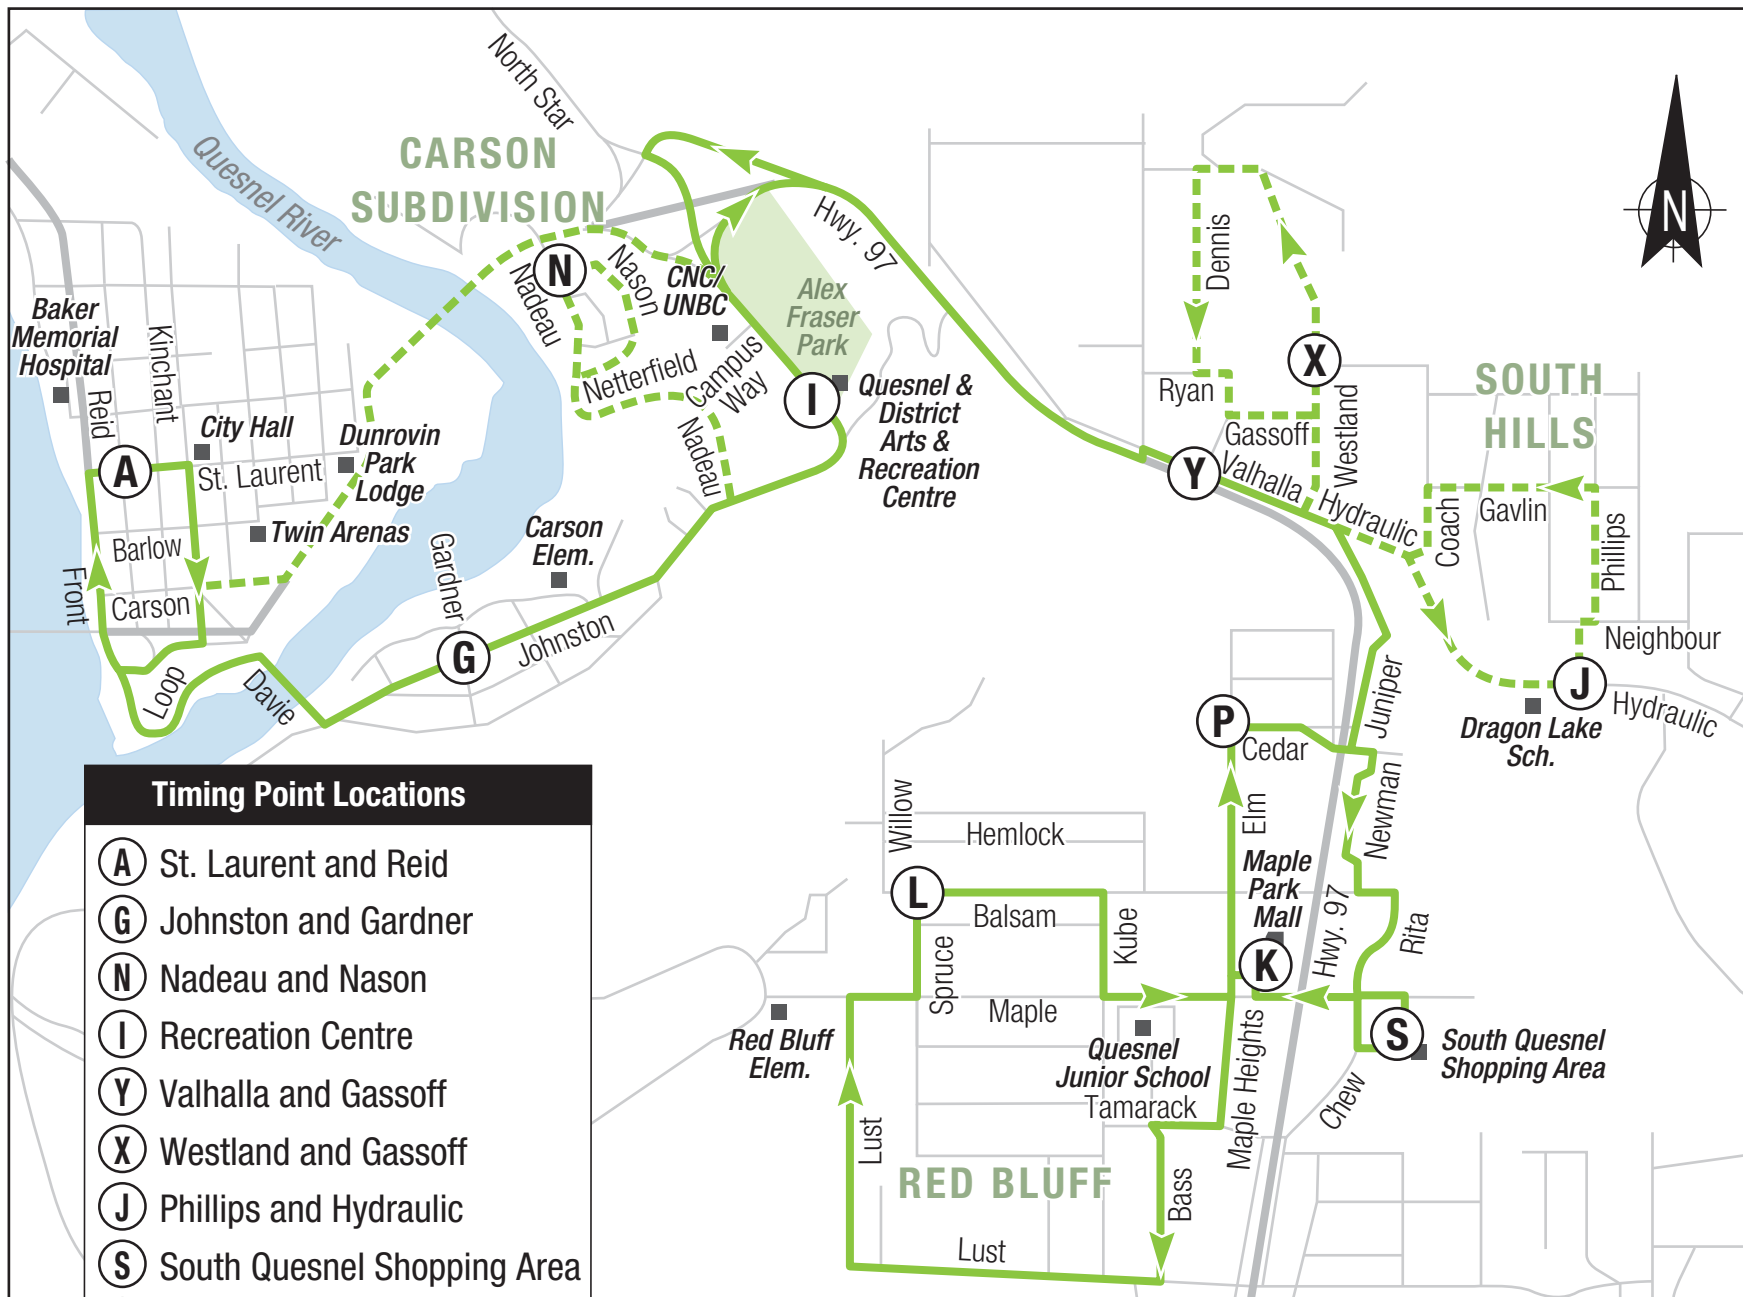

2 Red Bluff

Timing Point Locations

- Ⓐ St. Laurent and Reid
- Ⓒ Johnston and Gardner
- Ⓓ Nadeau and Nason
- Ⓘ Recreation Centre
- Ⓨ Valhalla and Gassoff
- ⓧ Westland and Gassoff
- Ⓩ Phillips and Hydraulic
- Ⓢ South Quesnel Shopping Area
- Ⓚ Maple Park Mall
- Ⓛ Spruce and Balsam
- Ⓟ Elm and Maple

--- Limited Service