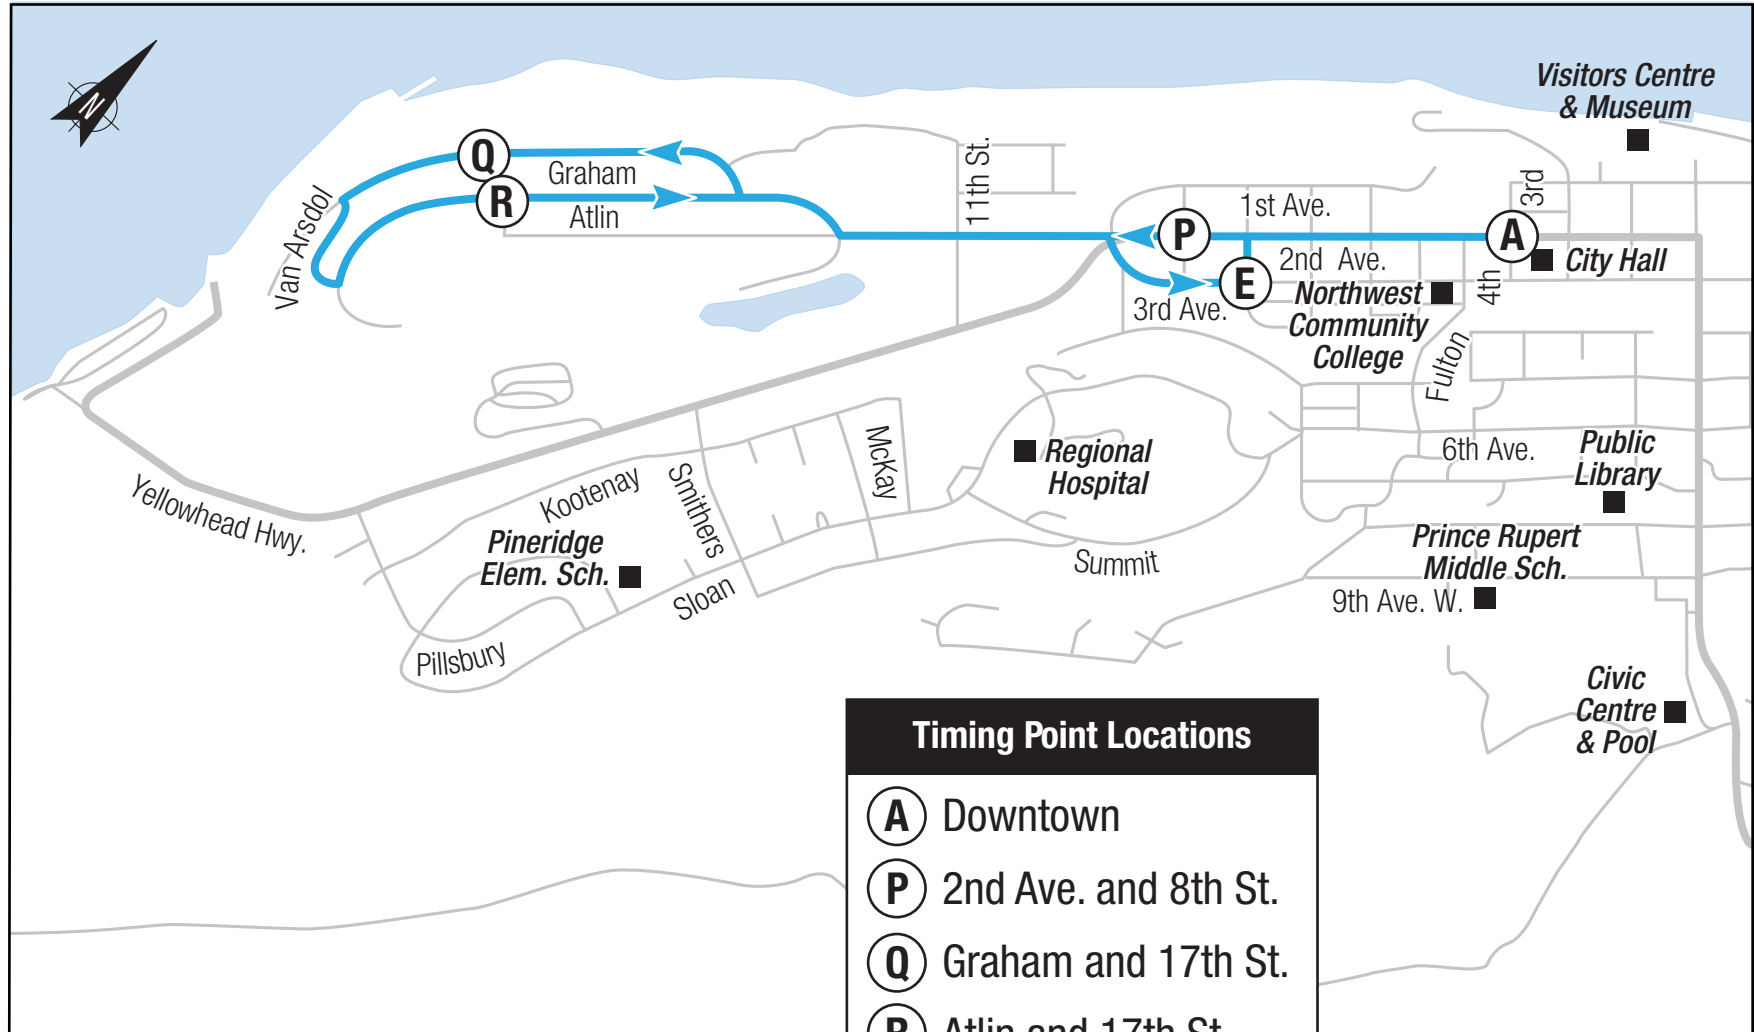

## 54 Westview

### Timing Point Locations

- A** Downtown
- P** 2nd Ave. and 8th St.
- Q** Graham and 17th St.
- R** Atlin and 17th St.
- E** 3rd Ave. and 7th St.