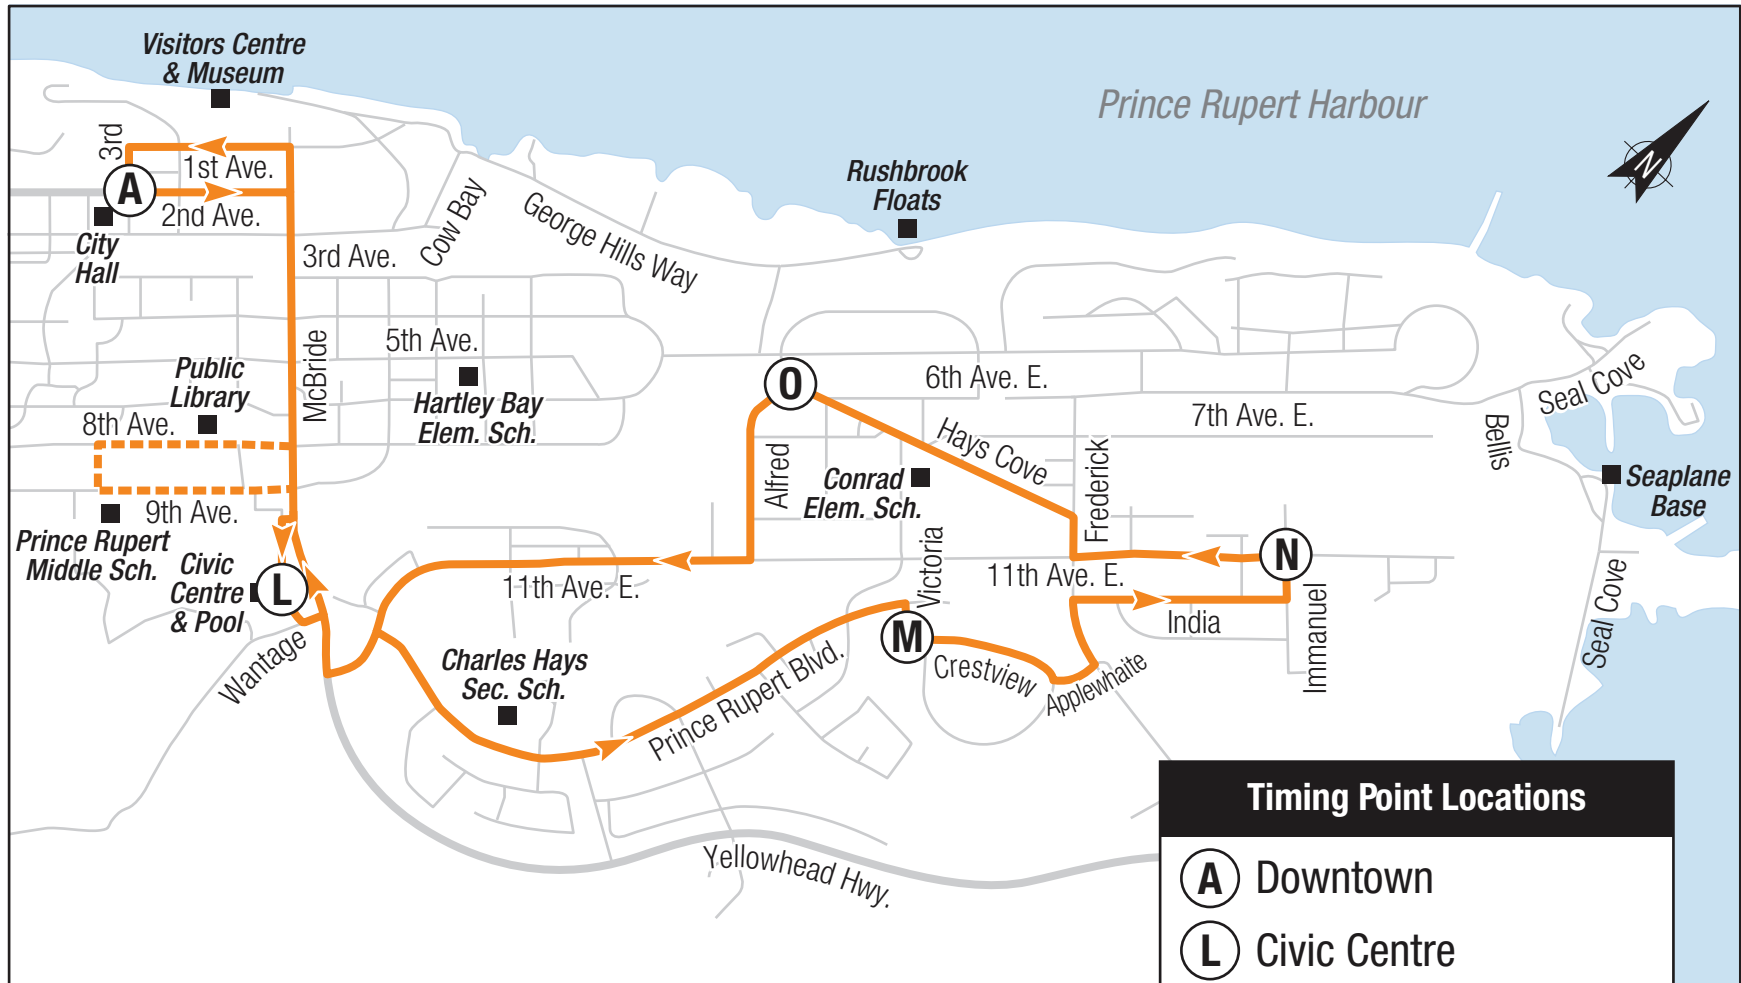

# 53 Crestview

Timing Point Locations	
<b>(A)</b>	Downtown
<b>(L)</b>	Civic Centre
<b>(M)</b>	Crestview and Victoria
<b>(N)</b>	Immanuel and 11th
<b>(O)</b>	Alfred and Hays Cove
<b>-----</b>	Limited service