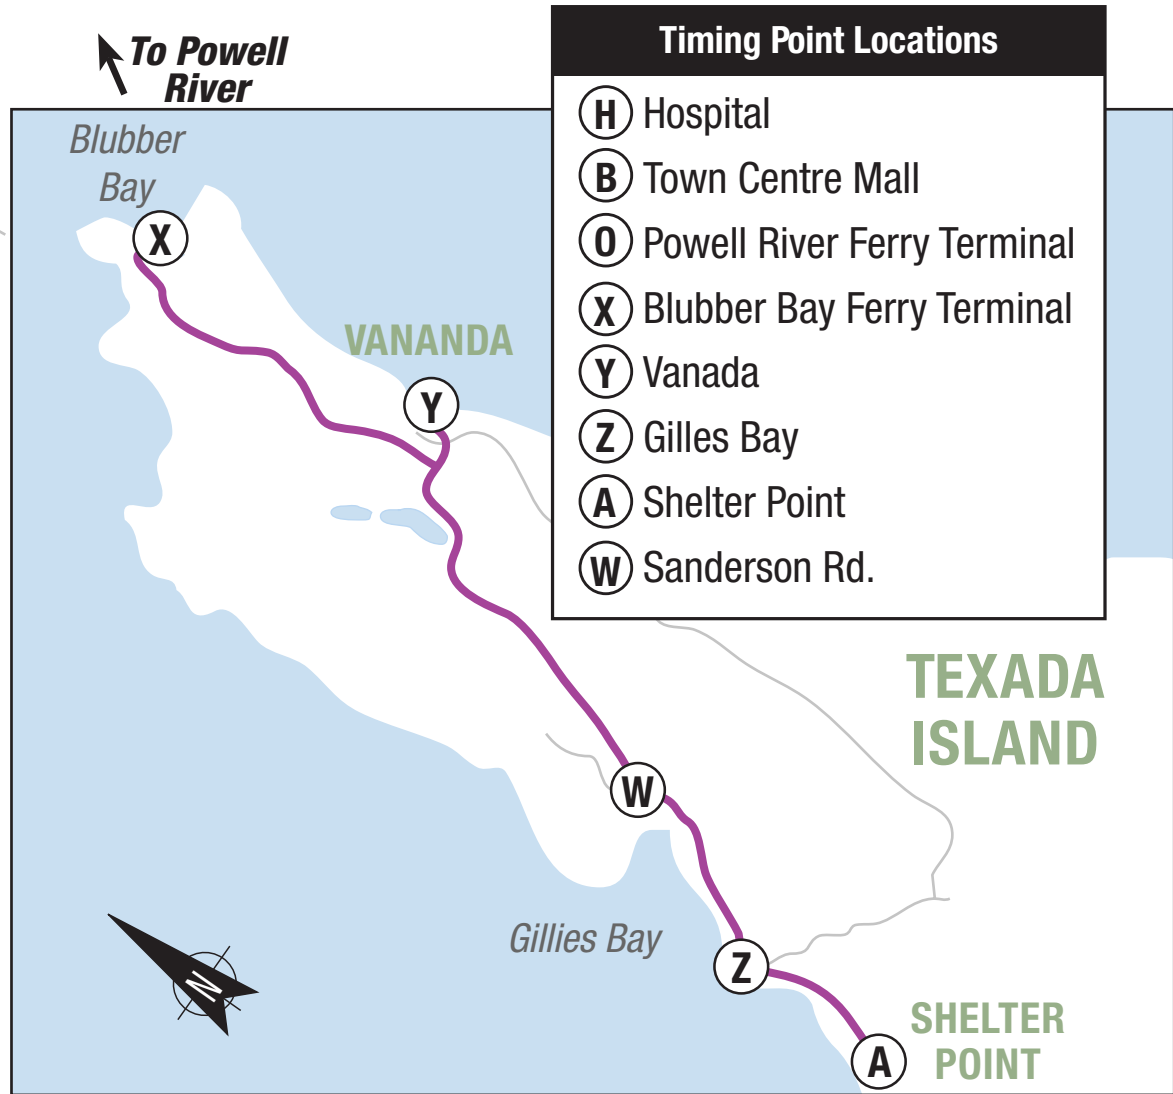

# 13 Texada

**To Texada Island**  
↓

Timing Point Locations	
(H)	Hospital
(B)	Town Centre Mall
(O)	Powell River Ferry Terminal
(X)	Blubber Bay Ferry Terminal
(Y)	Vanada
(Z)	Gillies Bay
(A)	Shelter Point
(W)	Sanderson Rd.