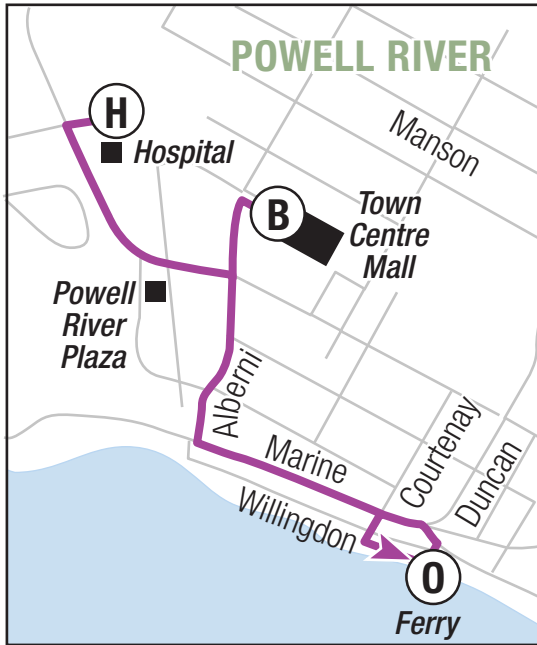

# 13 Texada

**To Texada Island**  
↓

Timing Point Locations	
(H)	Hospital
(B)	Town Centre Mall
(O)	Powell River Ferry Terminal
(X)	Blubber Bay Ferry Terminal
(Y)	Vanada
(Z)	Gillies Bay
(A)	Shelter Point
(W)	Sanderson Rd.