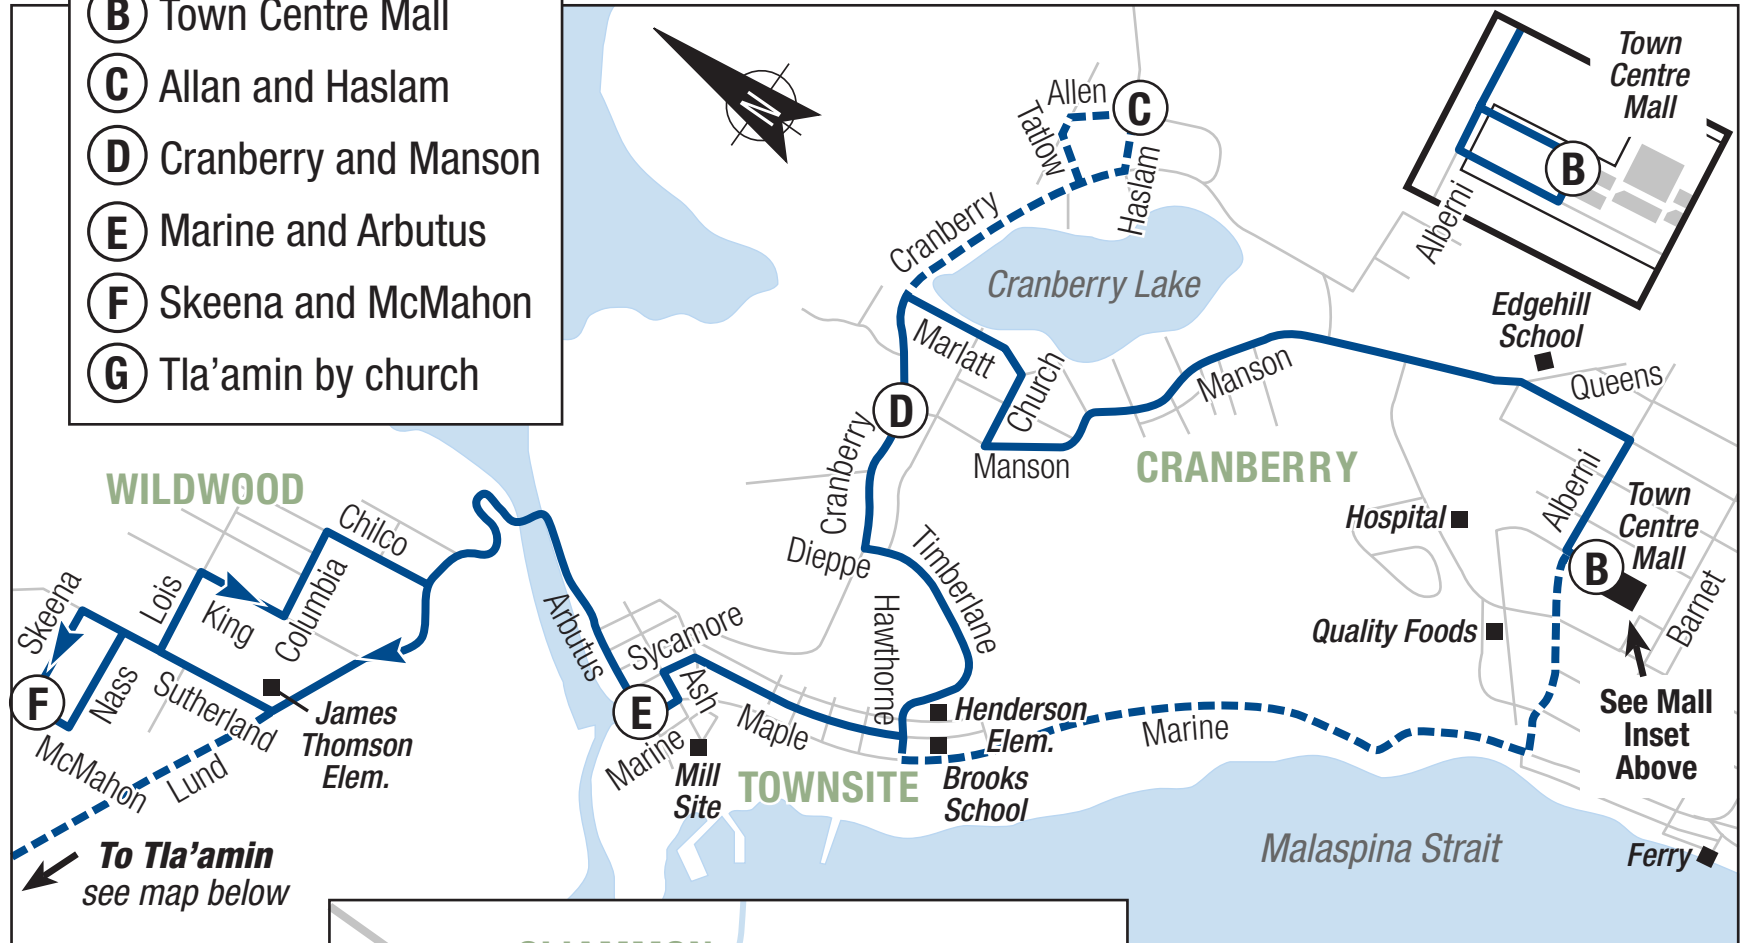

**Timing Point Locations**

- (B)** Town Centre Mall
- (C)** Allan and Haslam
- (D)** Cranberry and Manson
- (E)** Marine and Arbutus
- (F)** Skeena and McMahon
- (G)** Tla'amin by church

**1 Townsite/Wildwood**

**To Tla'amin**  
see map below

**To Powell River**