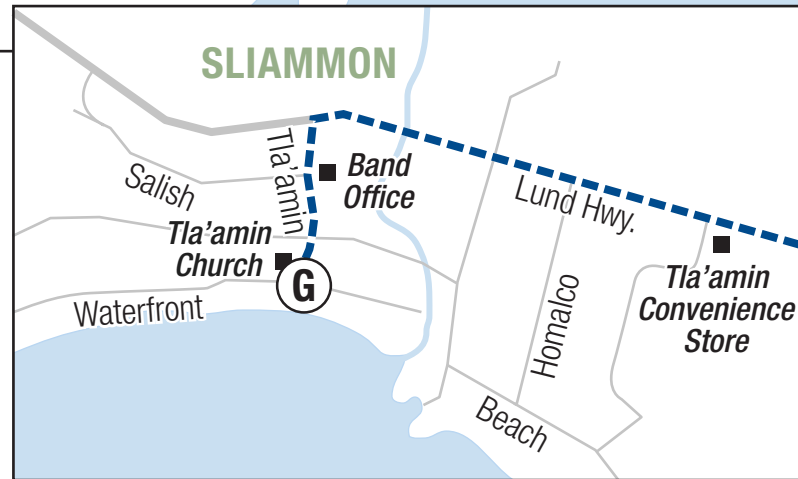

**Timing Point Locations**

- (B)** Town Centre Mall
- (C)** Allan and Haslam
- (D)** Cranberry and Manson
- (E)** Marine and Arbutus
- (F)** Skeena and McMahon
- (G)** Tla'amin by church

**1 Townsite/Wildwood**

**To Tla'amin**  
see map below

**To Powell River**