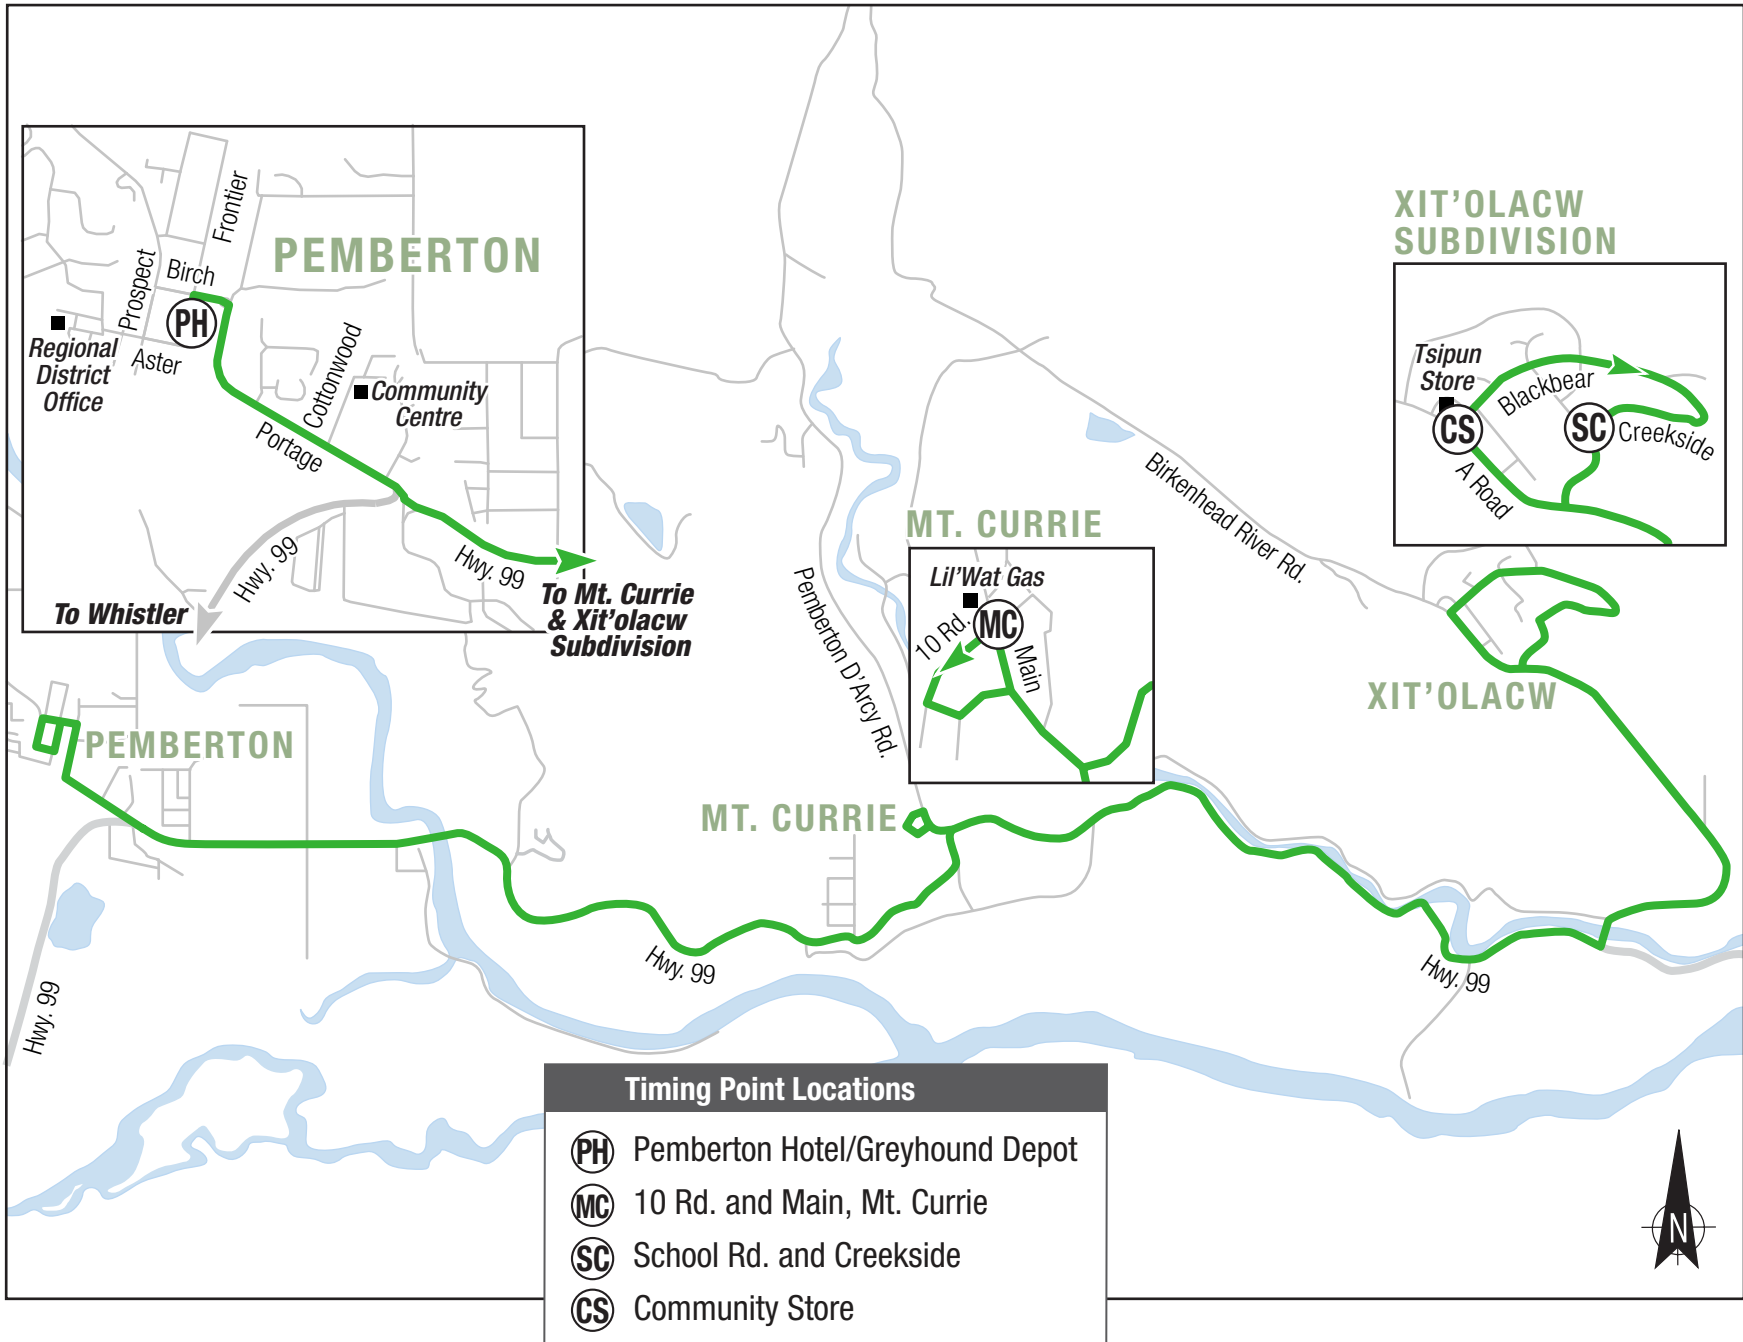

# 100 Pemberton Local

## Timing Point Locations

- (PH)** Pemberton Hotel/Greyhound Depot
- (MC)** 10 Rd. and Main, Mt. Currie
- (SC)** School Rd. and Creekside
- (CS)** Community Store