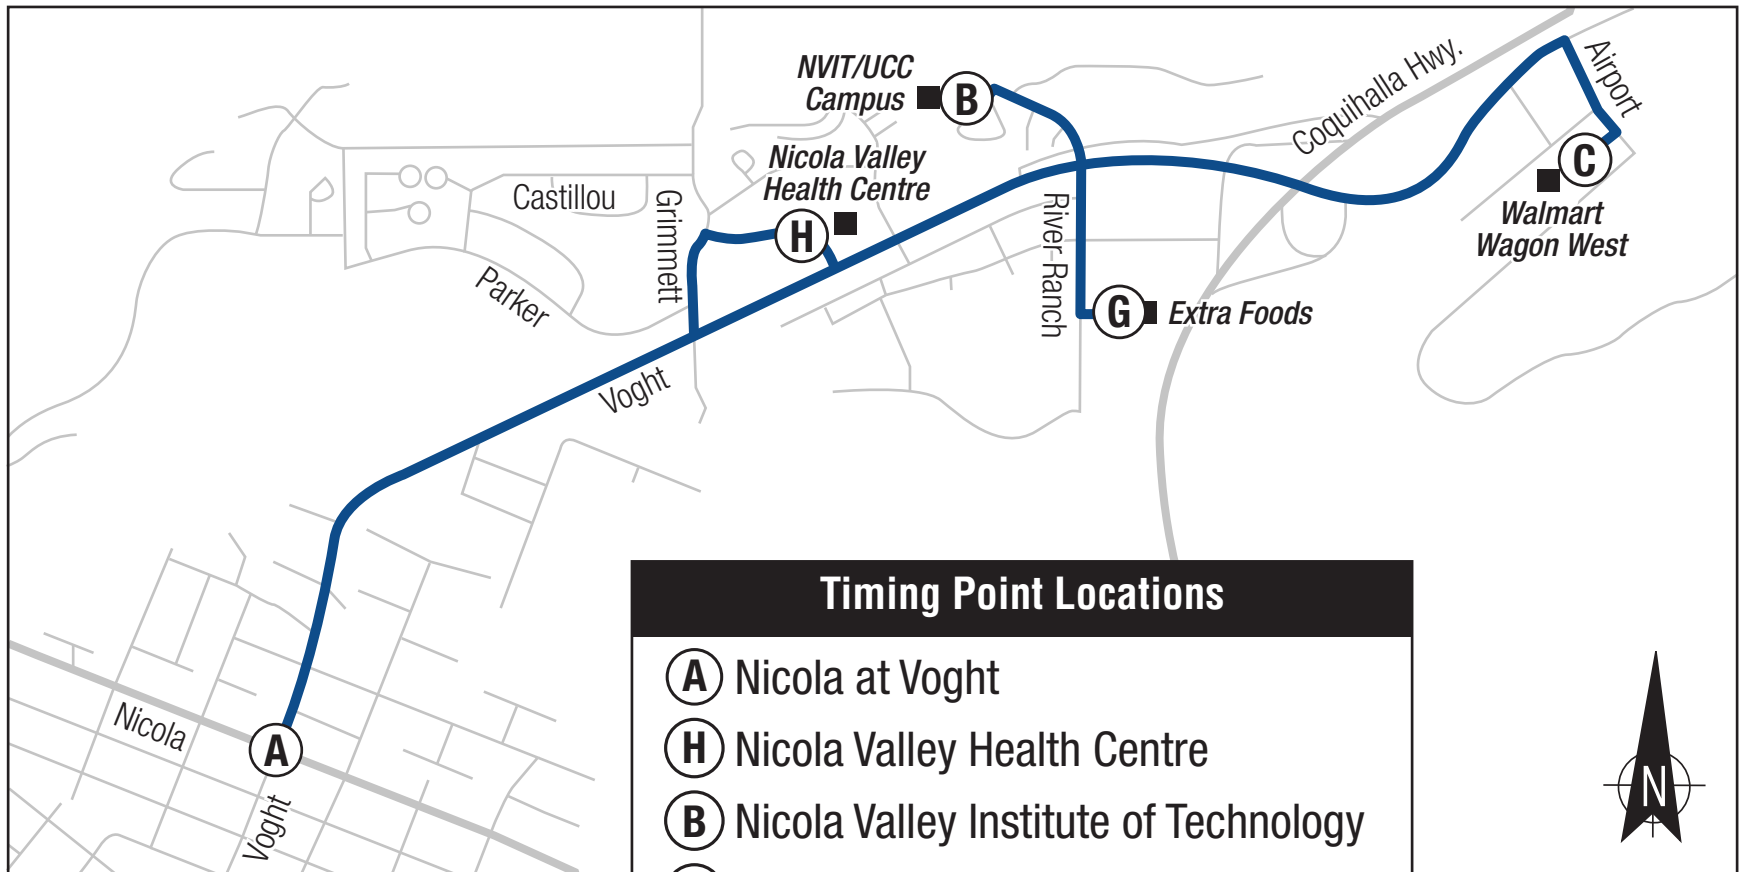

1 North End

- Timing Point Locations**
- (A)** Nicola at Voght
 - (H)** Nicola Valley Health Centre
 - (B)** Nicola Valley Institute of Technology
 - (G)** Extra Foods (River Ranch Rd.)
 - (C)** Walmart