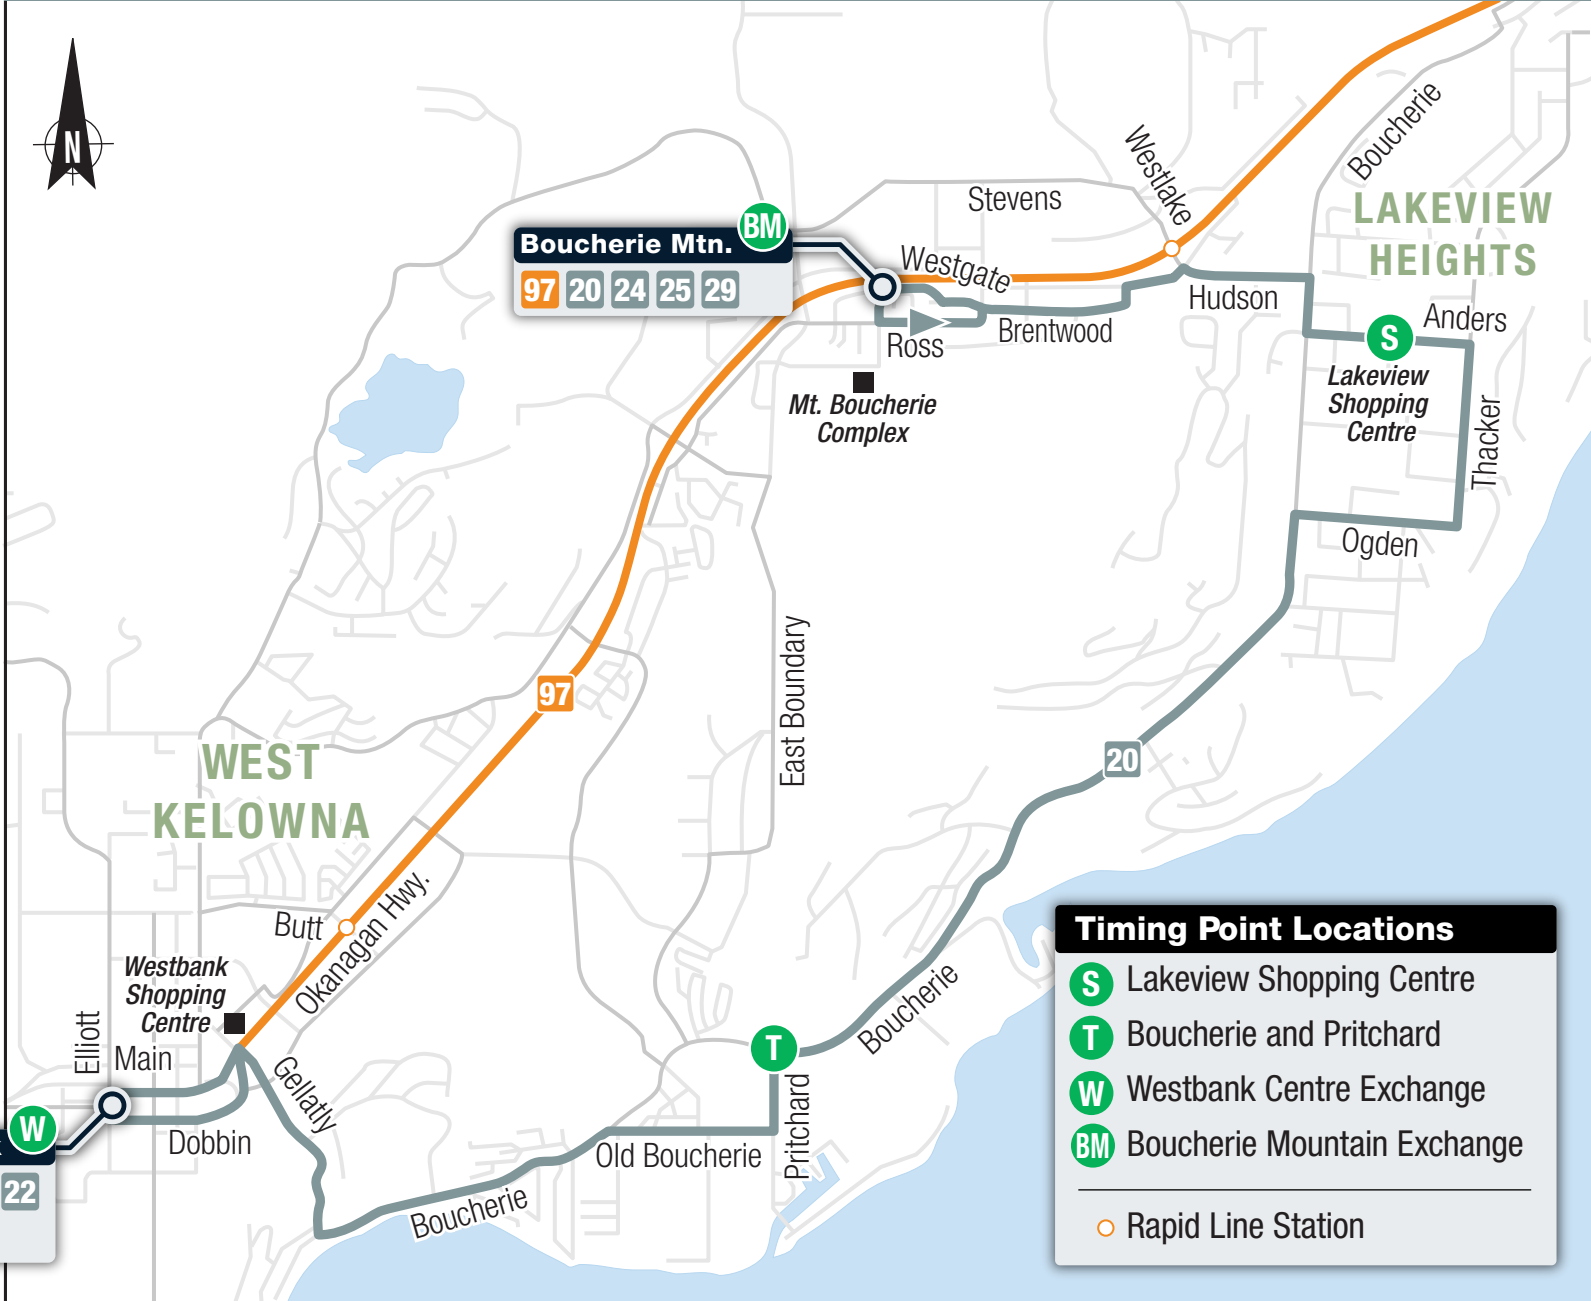

20 Lakeview

Local

Boucherie Mtn. **BM**

97 20 24 25 29

LAKEVIEW HEIGHTS

WEST KELOWNA

Timing Point Locations

- S** Lakeview Shopping Centre
- T** Boucherie and Pritchard
- W** Westbank Centre Exchange
- BM** Boucherie Mountain Exchange

○ Rapid Line Station

Westbank **W**

97 20 21 22
24 25 28