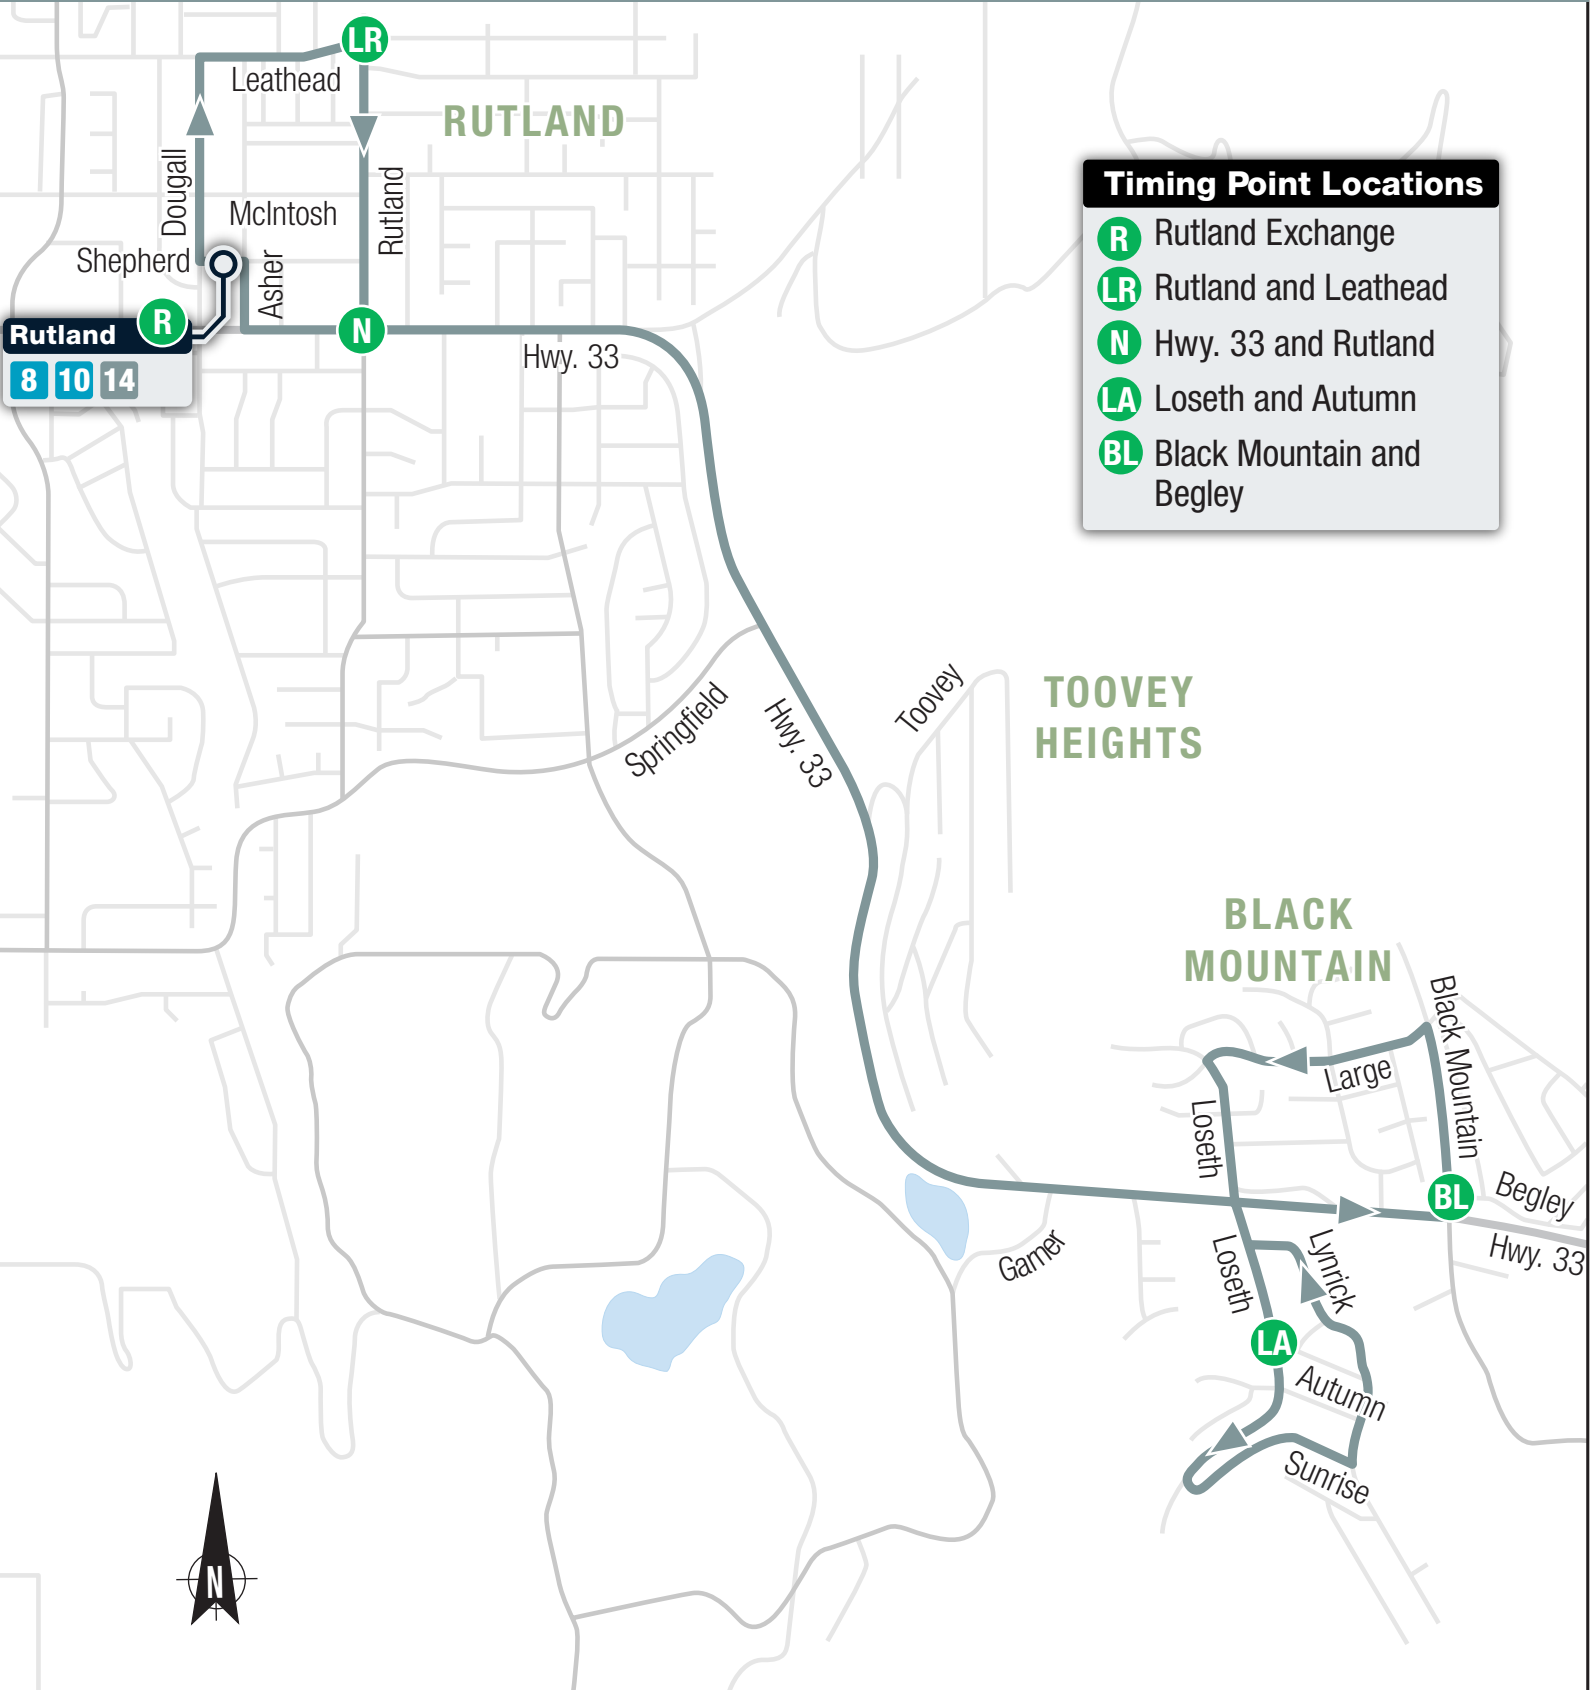

14 Black Mountain

Local

Timing Point Locations

- R** Rutland Exchange
- LR** Rutland and Leathead
- N** Hwy. 33 and Rutland
- LA** Loseth and Autumn
- BL** Black Mountain and Begley

Rutland **R**
8 10 14