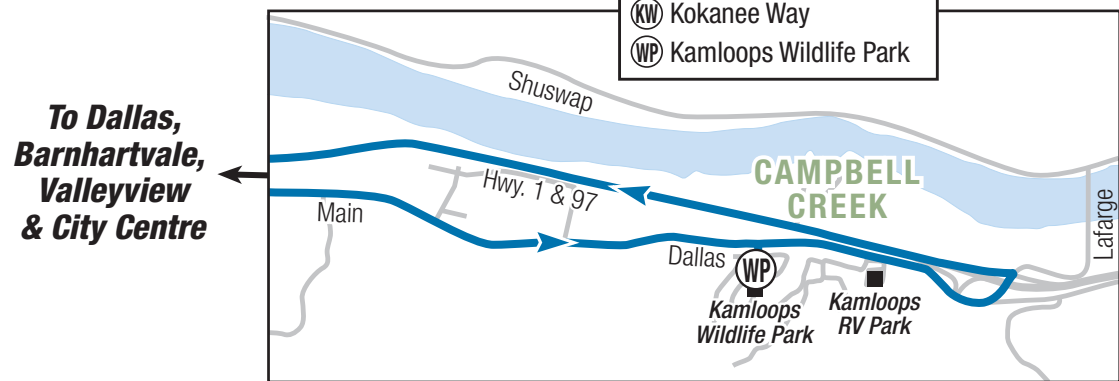

17 Dallas

To Valleyview, Dallas & Barnhartvale

To City Centre

To Dallas & Barnhartvale

To Valleyview & City Centre

To Wildlife Park

- Timing Point Locations**
- (A)** Lansdowne Exchange
 - (VR)** Valleyview and Rose Hill
 - (VS)** Valleyview Square
 - (VT)** Valleyview and Tanager
 - (TD)** Todd and Dallas
 - (TL)** Todd and Lamar
 - (TH)** Todd and Highridge
 - (DB)** Dallas and Bogetti
 - (KW)** Kokanee Way
 - (WP)** Kamloops Wildlife Park

To Dallas, Barnhartvale, Valleyview & City Centre