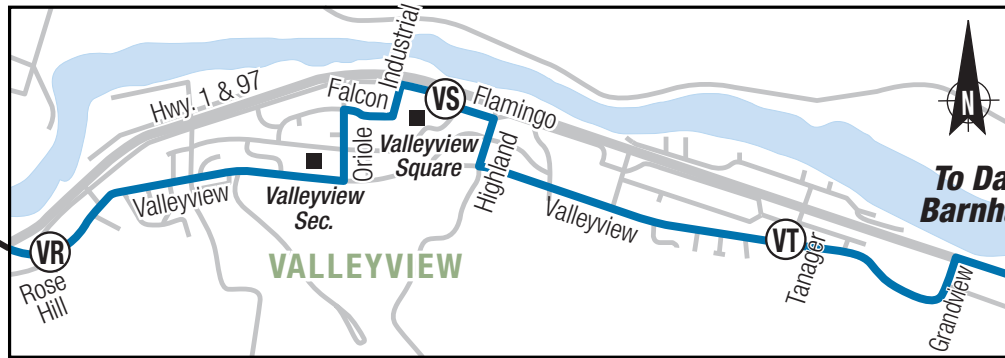

17 Dallas

To Valleyview, Dallas & Barnhartvale

To City Centre

To Dallas & Barnhartvale

To Valleyview & City Centre

To Wildlife Park

- Timing Point Locations**
- (A)** Lansdowne Exchange
 - (VR)** Valleyview and Rose Hill
 - (VS)** Valleyview Square
 - (VT)** Valleyview and Tanager
 - (TD)** Todd and Dallas
 - (TL)** Todd and Lamar
 - (TH)** Todd and Highridge
 - (DB)** Dallas and Bogetti
 - (KW)** Kokanee Way
 - (WP)** Kamloops Wildlife Park

To Dallas, Barnhartvale, Valleyview & City Centre