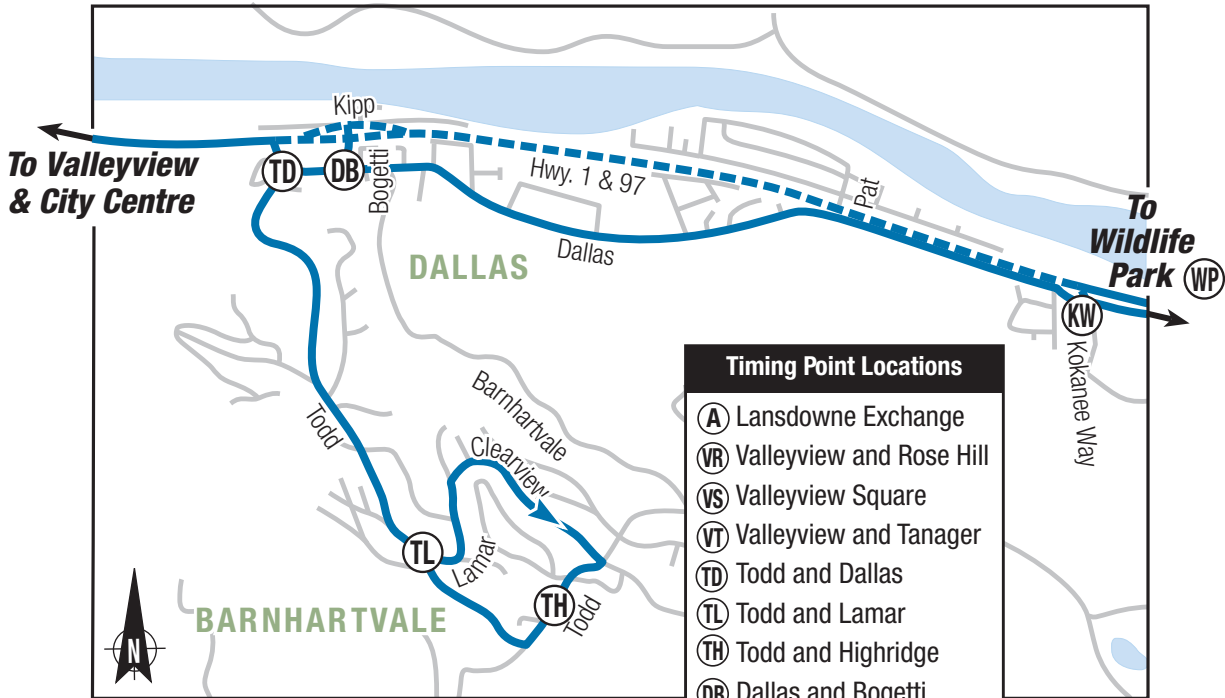

17 Dallas

To Valleyview, Dallas & Barnhartvale

To City Centre

To Dallas & Barnhartvale

To Valleyview & City Centre

To Wildlife Park

- Timing Point Locations**
- (A)** Lansdowne Exchange
 - (VR)** Valleyview and Rose Hill
 - (VS)** Valleyview Square
 - (VT)** Valleyview and Tanager
 - (TD)** Todd and Dallas
 - (TL)** Todd and Lamar
 - (TH)** Todd and Highridge
 - (DB)** Dallas and Bogetti
 - (KW)** Kokanee Way
 - (WP)** Kamloops Wildlife Park

To Dallas, Barnhartvale, Valleyview & City Centre