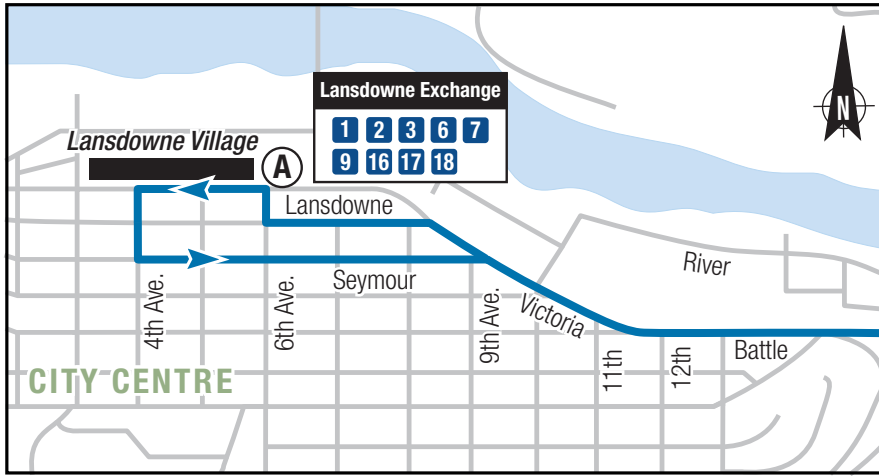

17 Dallas

To Valleyview, Dallas & Barnhartvale

To City Centre

To Dallas & Barnhartvale

To Valleyview & City Centre

To Wildlife Park

- Timing Point Locations**
- (A)** Lansdowne Exchange
 - (VR)** Valleyview and Rose Hill
 - (VS)** Valleyview Square
 - (VT)** Valleyview and Tanager
 - (TD)** Todd and Dallas
 - (TL)** Todd and Lamar
 - (TH)** Todd and Highridge
 - (DB)** Dallas and Bogetti
 - (KW)** Kokanee Way
 - (WP)** Kamloops Wildlife Park

To Dallas, Barnhartvale, Valleyview & City Centre