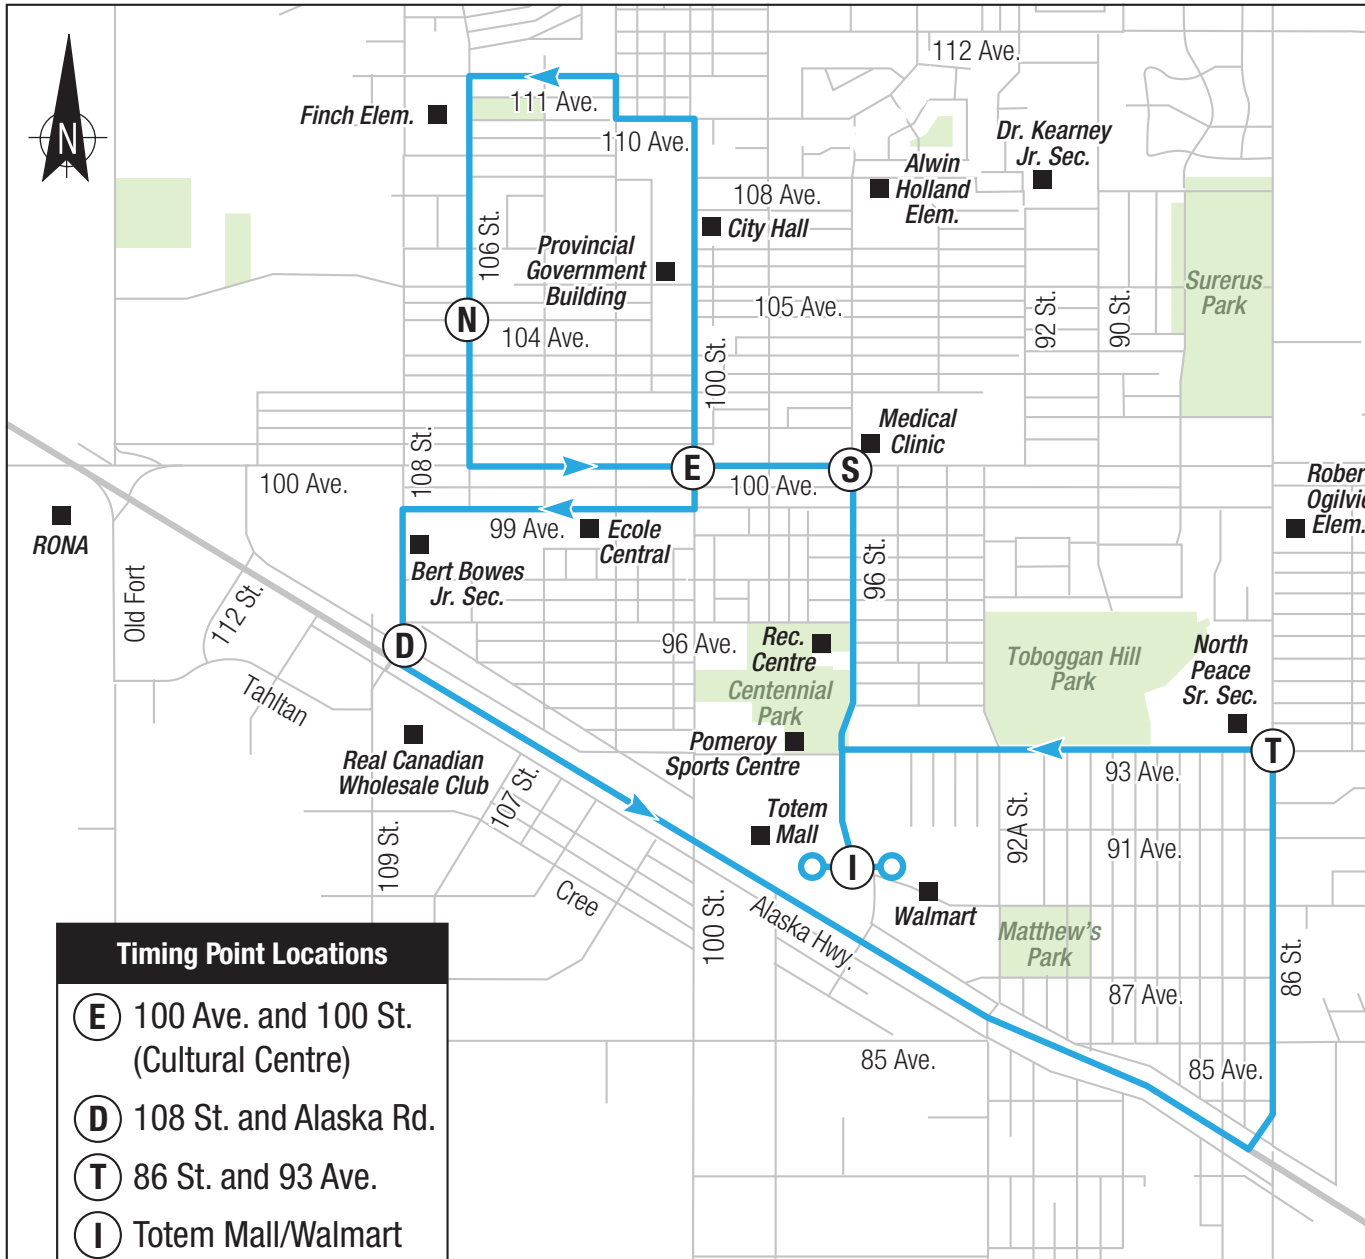

# 5 Southwest

- Timing Point Locations**
- E** 100 Ave. and 100 St. (Cultural Centre)
  - D** 108 St. and Alaska Rd.
  - T** 86 St. and 93 Ave.
  - I** Totem Mall/Walmart
  - S** 96 St. and 100 Ave.
  - N** 106 St. and 104 Ave.