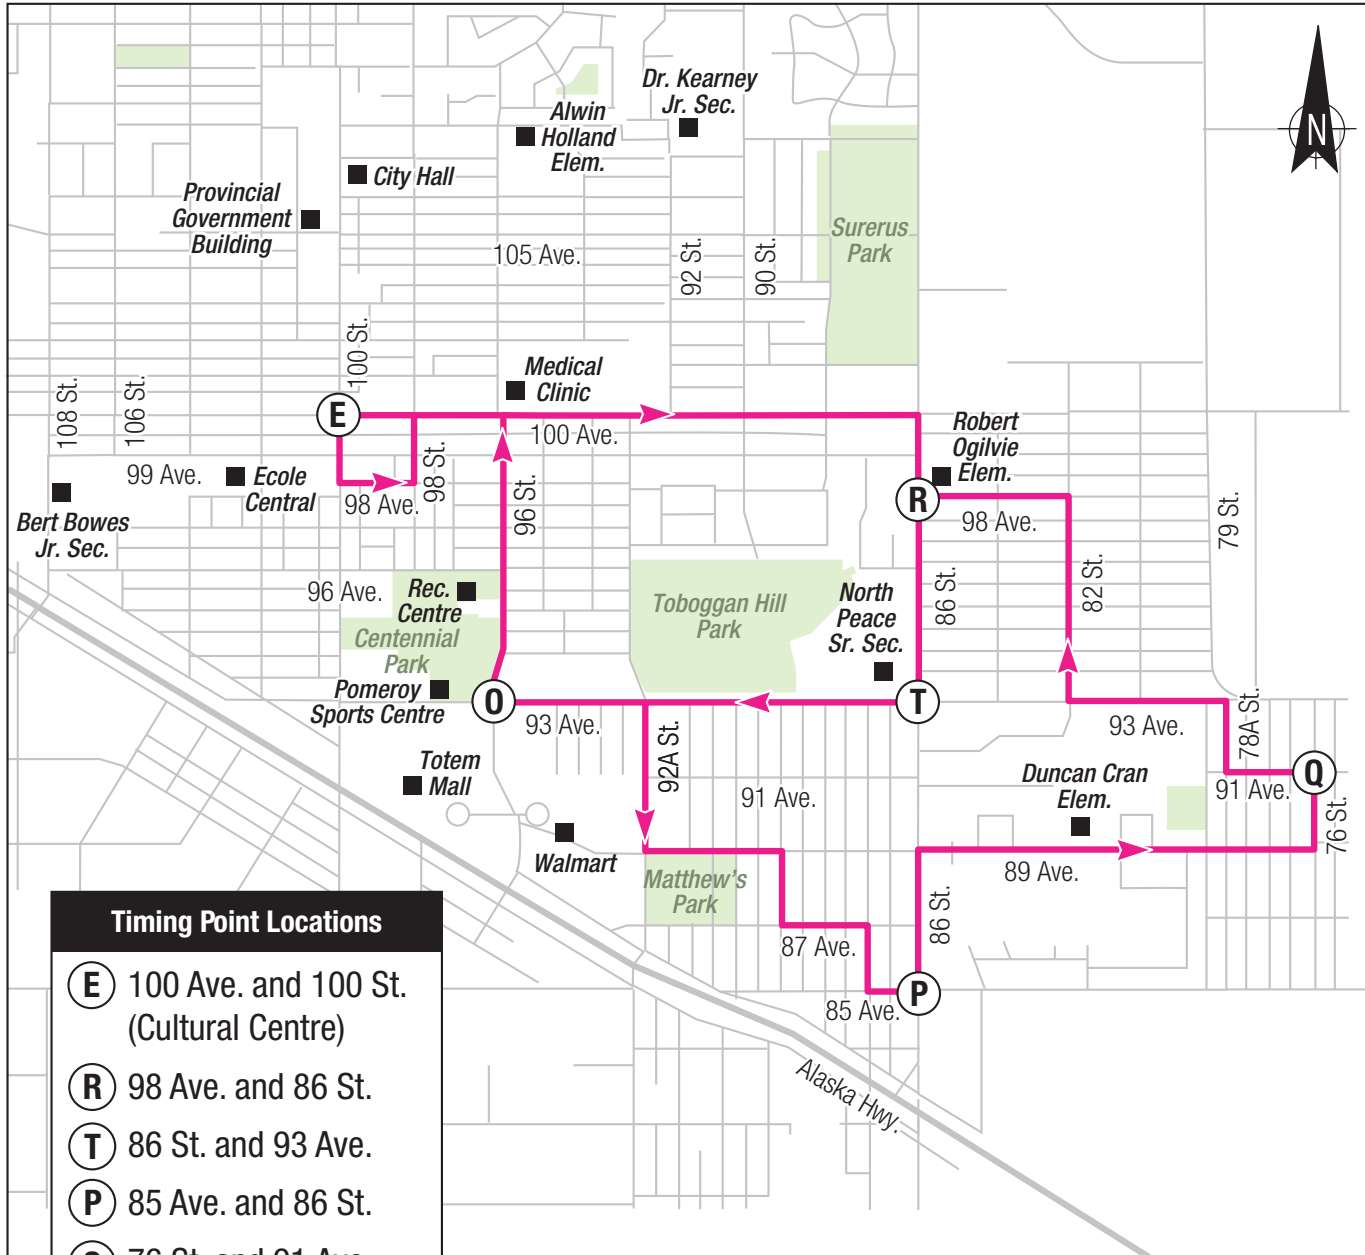

# 4 Southeast

- Timing Point Locations**
- ⓔ 100 Ave. and 100 St.  
(Cultural Centre)
  - Ⓡ 98 Ave. and 86 St.
  - Ⓣ 86 St. and 93 Ave.
  - Ⓟ 85 Ave. and 86 St.
  - Ⓠ 76 St. and 91 Ave.
  - Ⓞ 93 Ave. and 96 St.