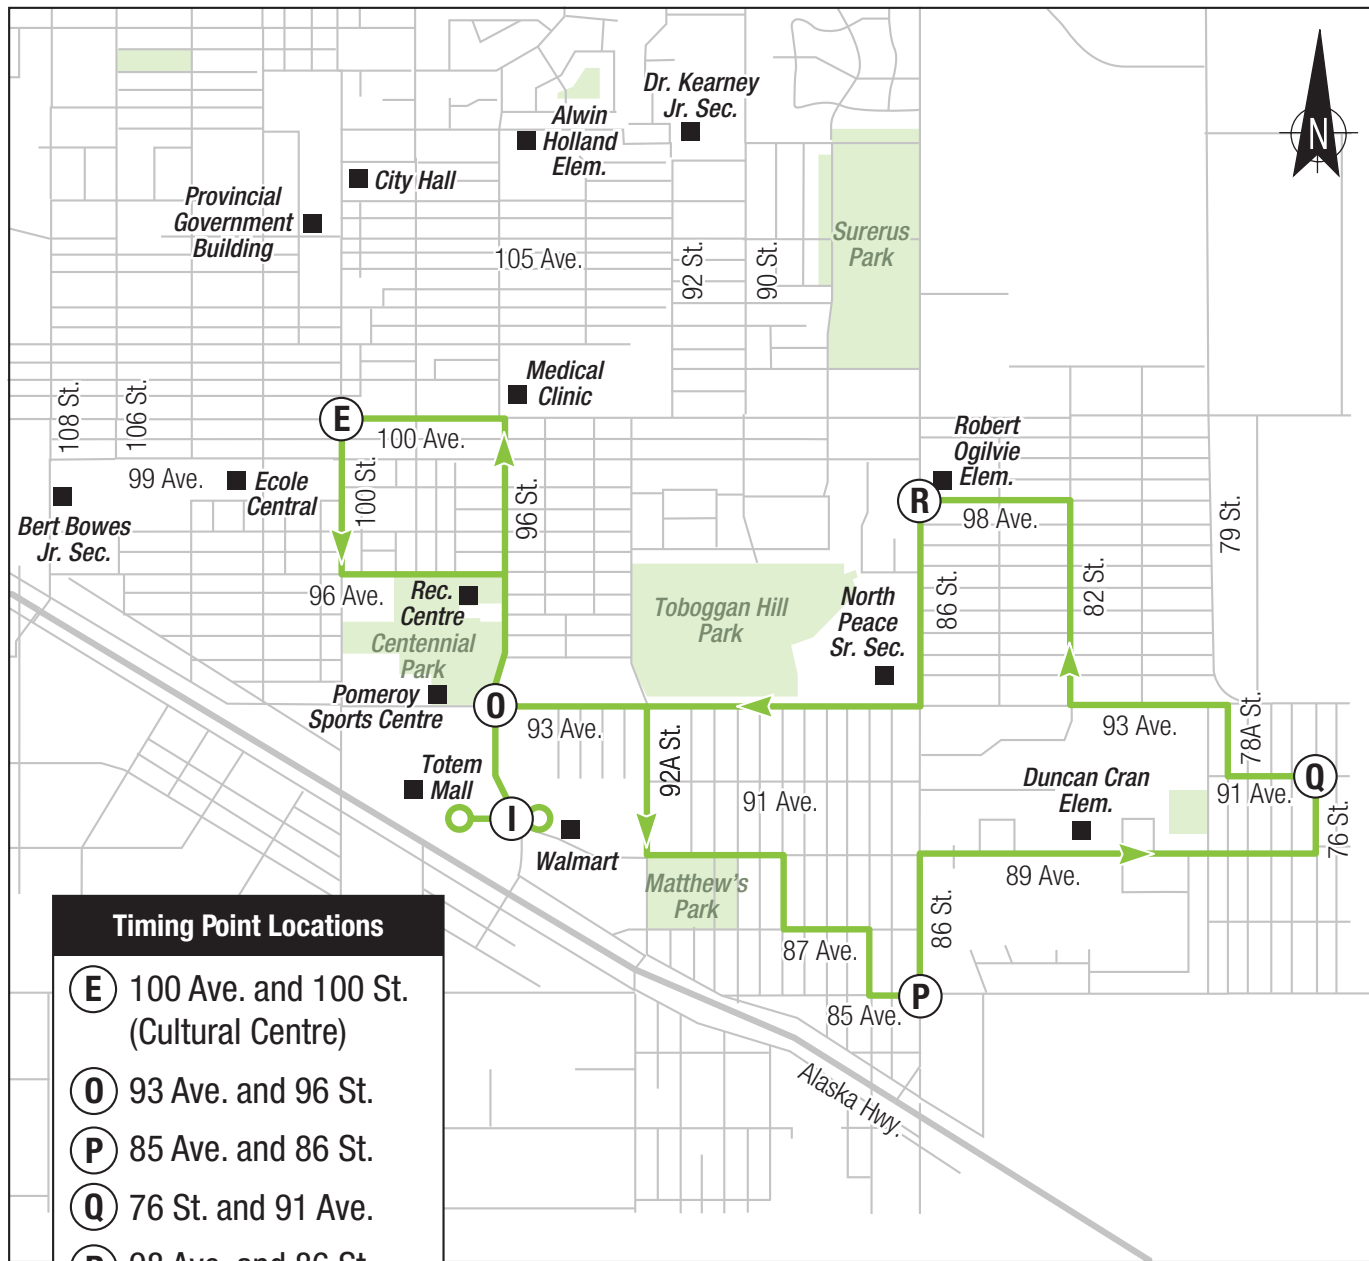

2 Southside

- Timing Point Locations**
- (E)** 100 Ave. and 100 St.
(Cultural Centre)
 - (O)** 93 Ave. and 96 St.
 - (P)** 85 Ave. and 86 St.
 - (Q)** 76 St. and 91 Ave.
 - (R)** 98 Ave. and 86 St.
 - (I)** Totem Mall/Walmart