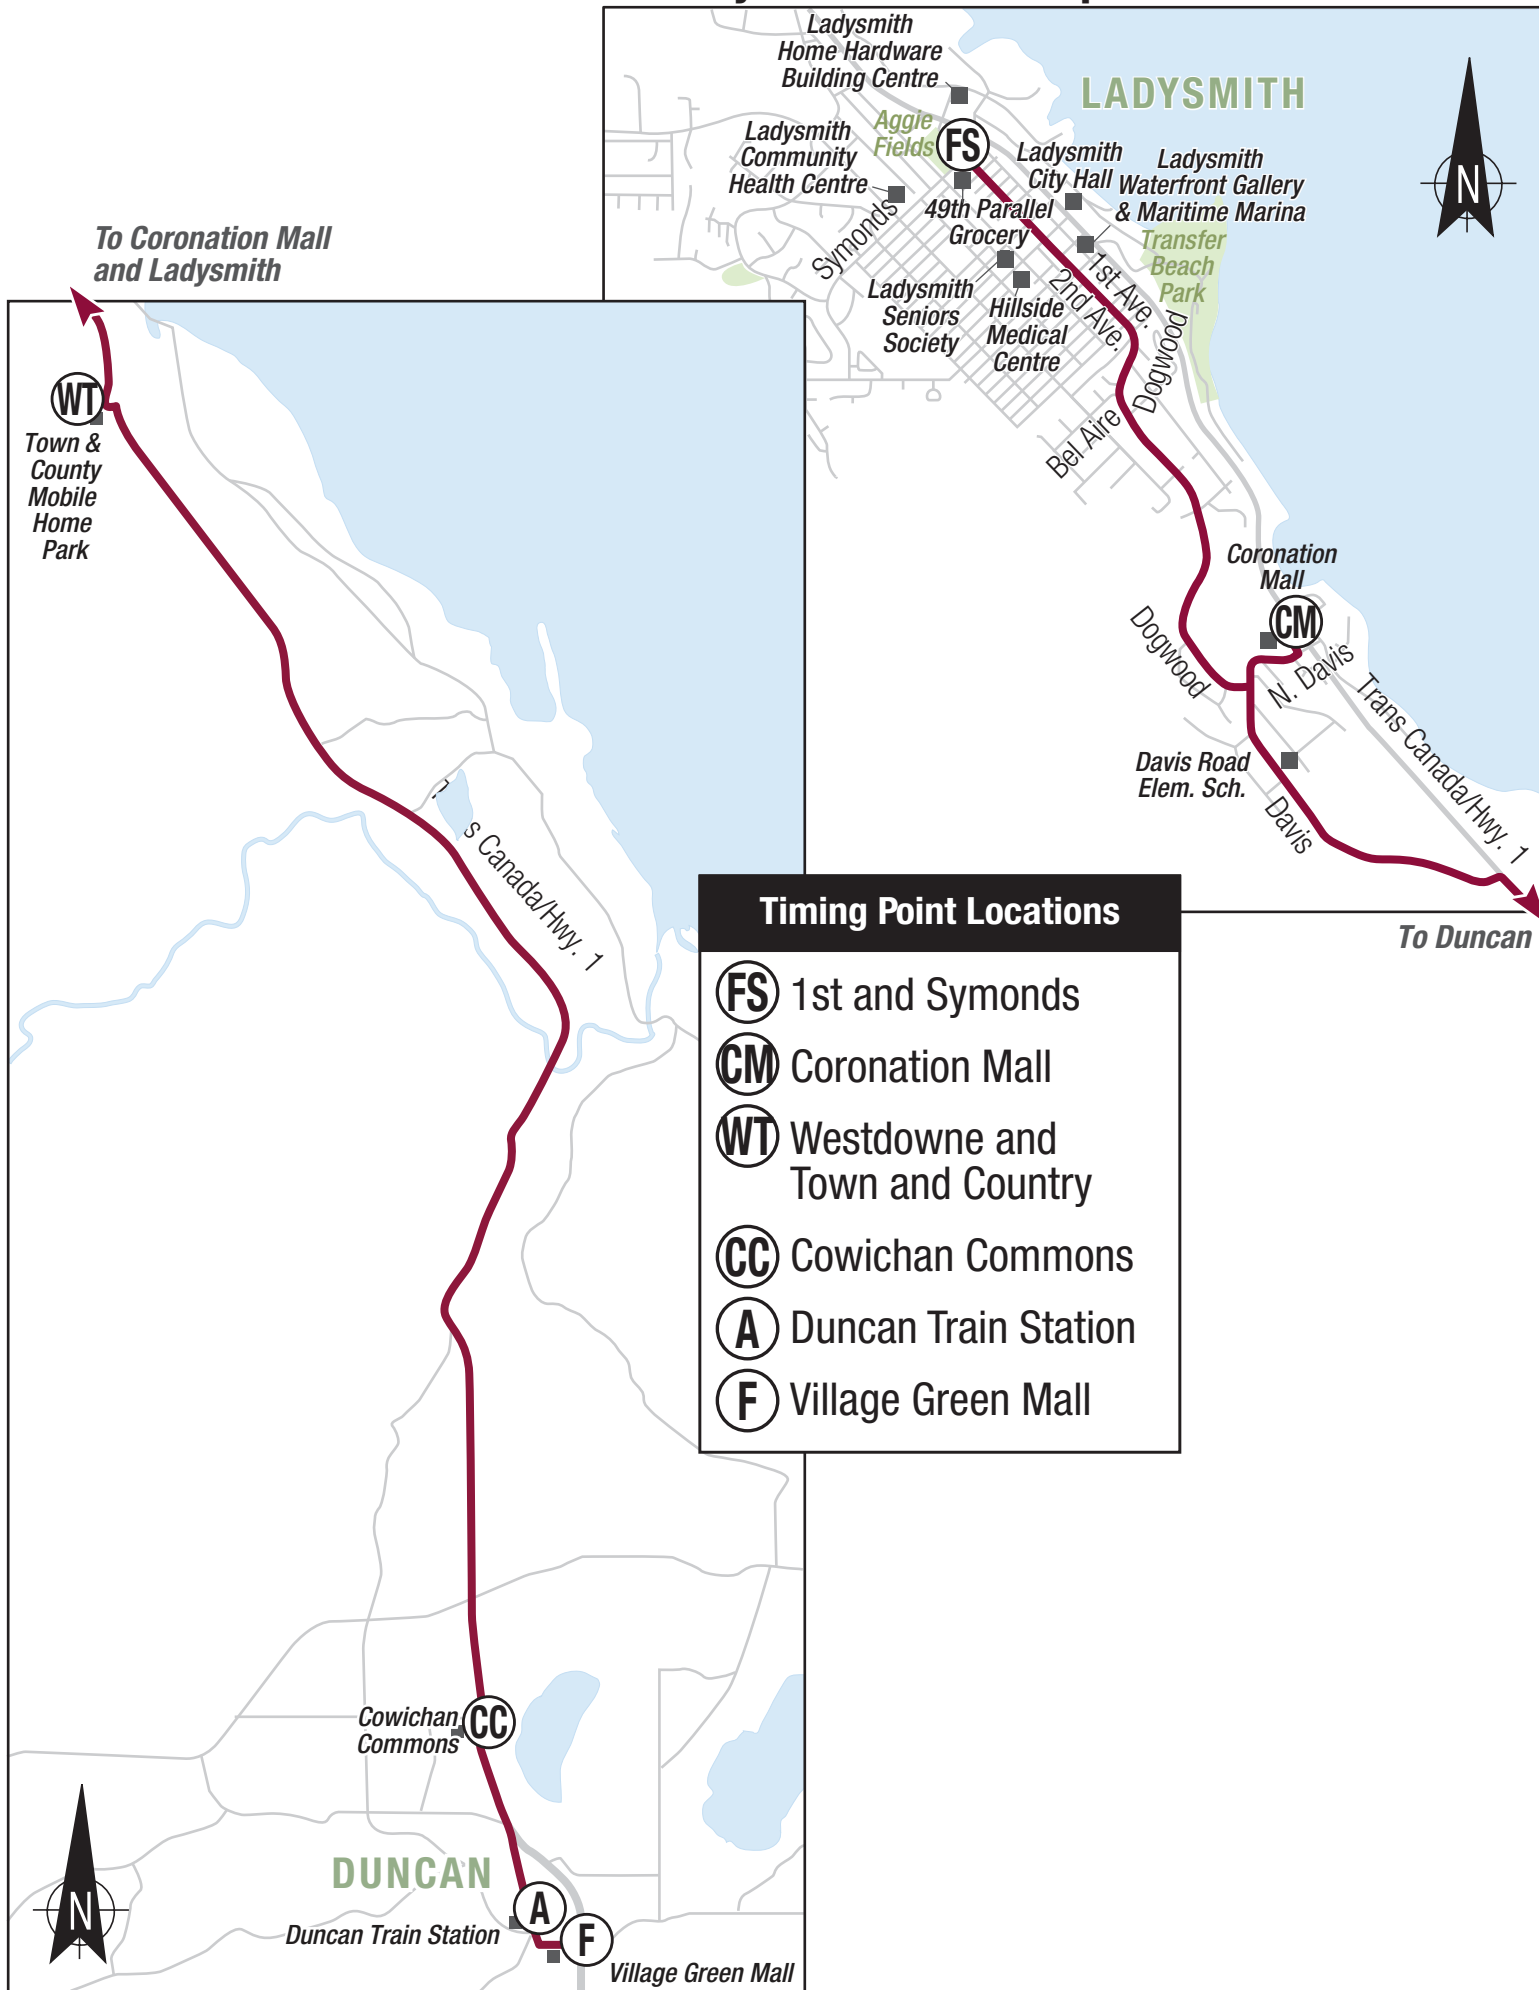

36 Ladysmith/Duncan Express

Timing Point Locations

- (FS)** 1st and Symonds
- (CM)** Coronation Mall
- (WT)** Westdowne and Town and Country
- (CC)** Cowichan Commons
- (A)** Duncan Train Station
- (F)** Village Green Mall