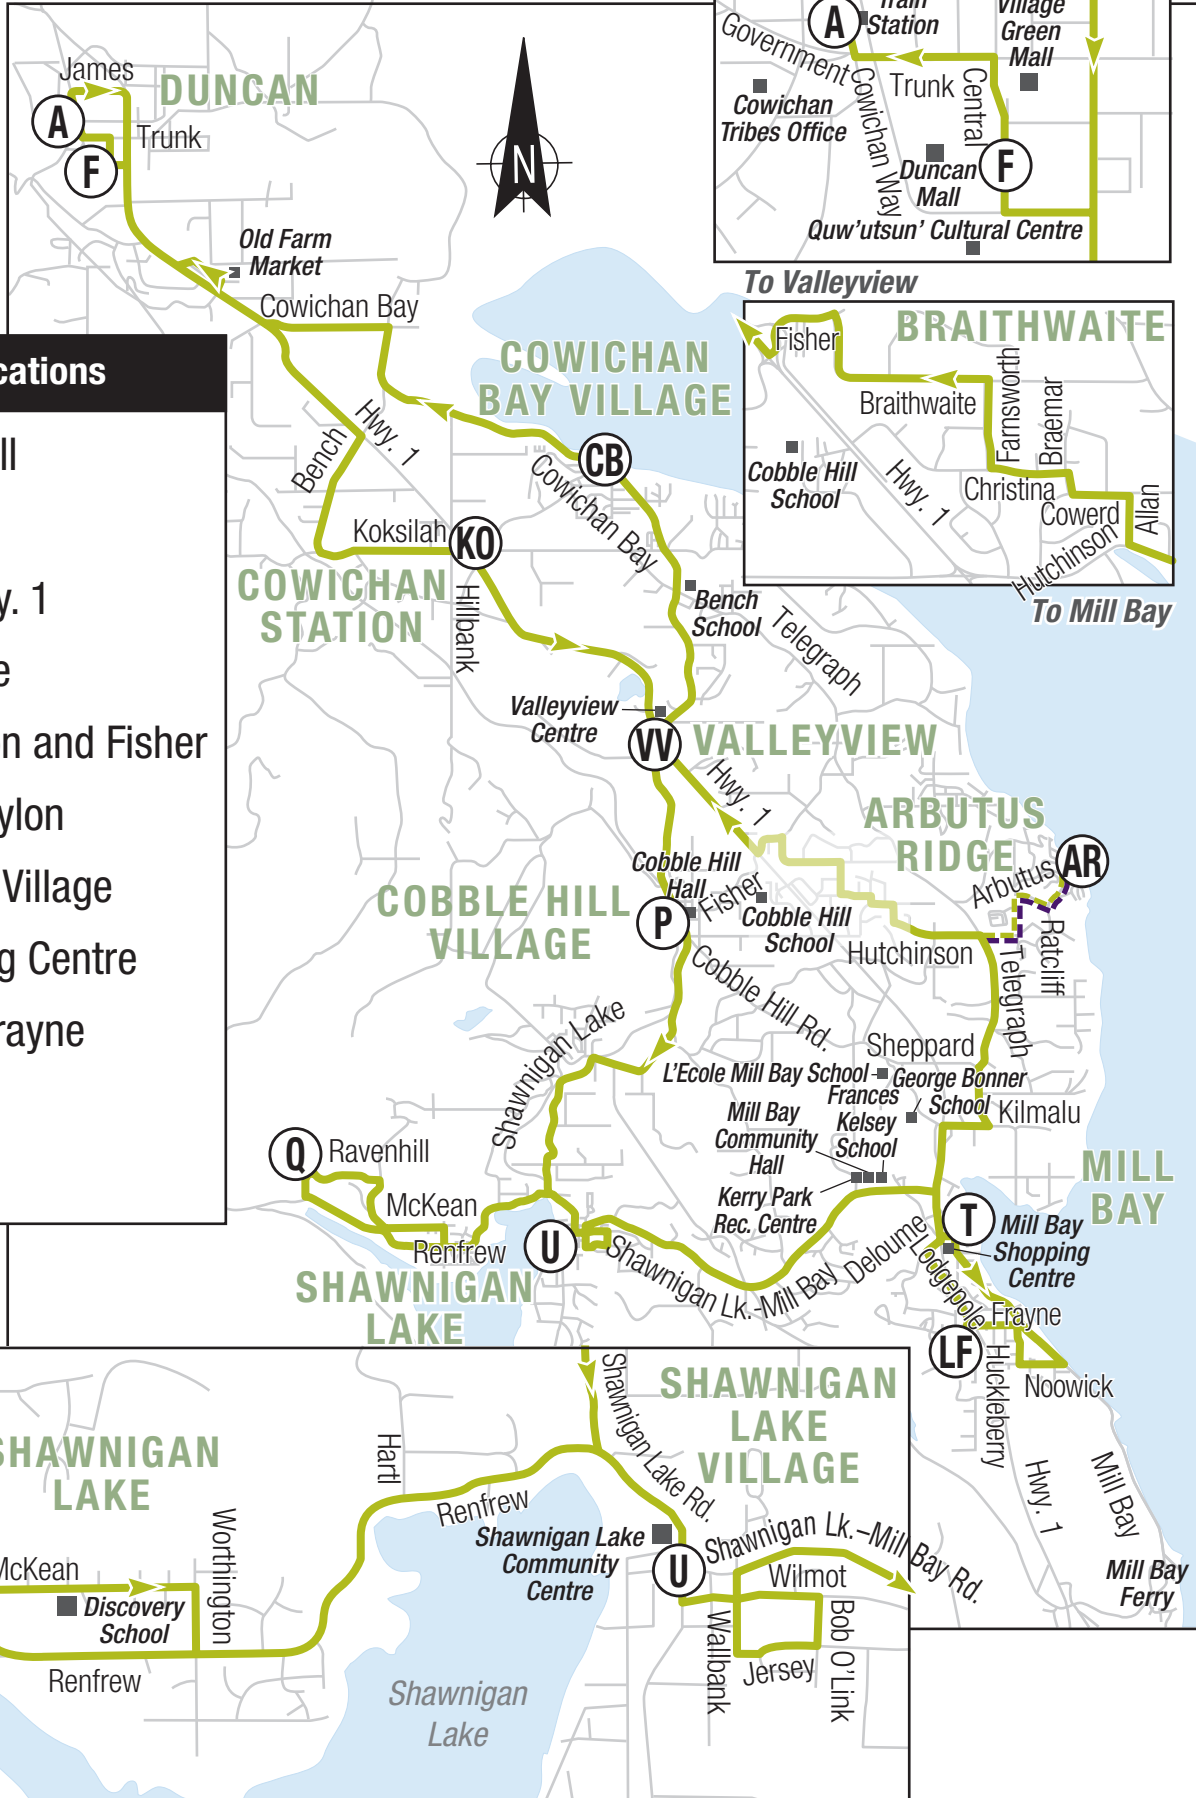

**9 Mill Bay via Shawnigan Lake
9 Duncan via Telegraph Rd.**

Timing Point Locations

- F** Village Green Mall
- A** Train Station
- KO** Koksilah and Hwy. 1
- VV** Valleyview Centre
- P** Cobble Hill Station and Fisher
- Q** Ravenhill and Ceylon
- U** Shawnigan Lake Village
- T** Mill Bay Shopping Centre
- LF** Lodgepole and Frayne
- AR** Arbutus Ridge
- CB** Cowichan Bay