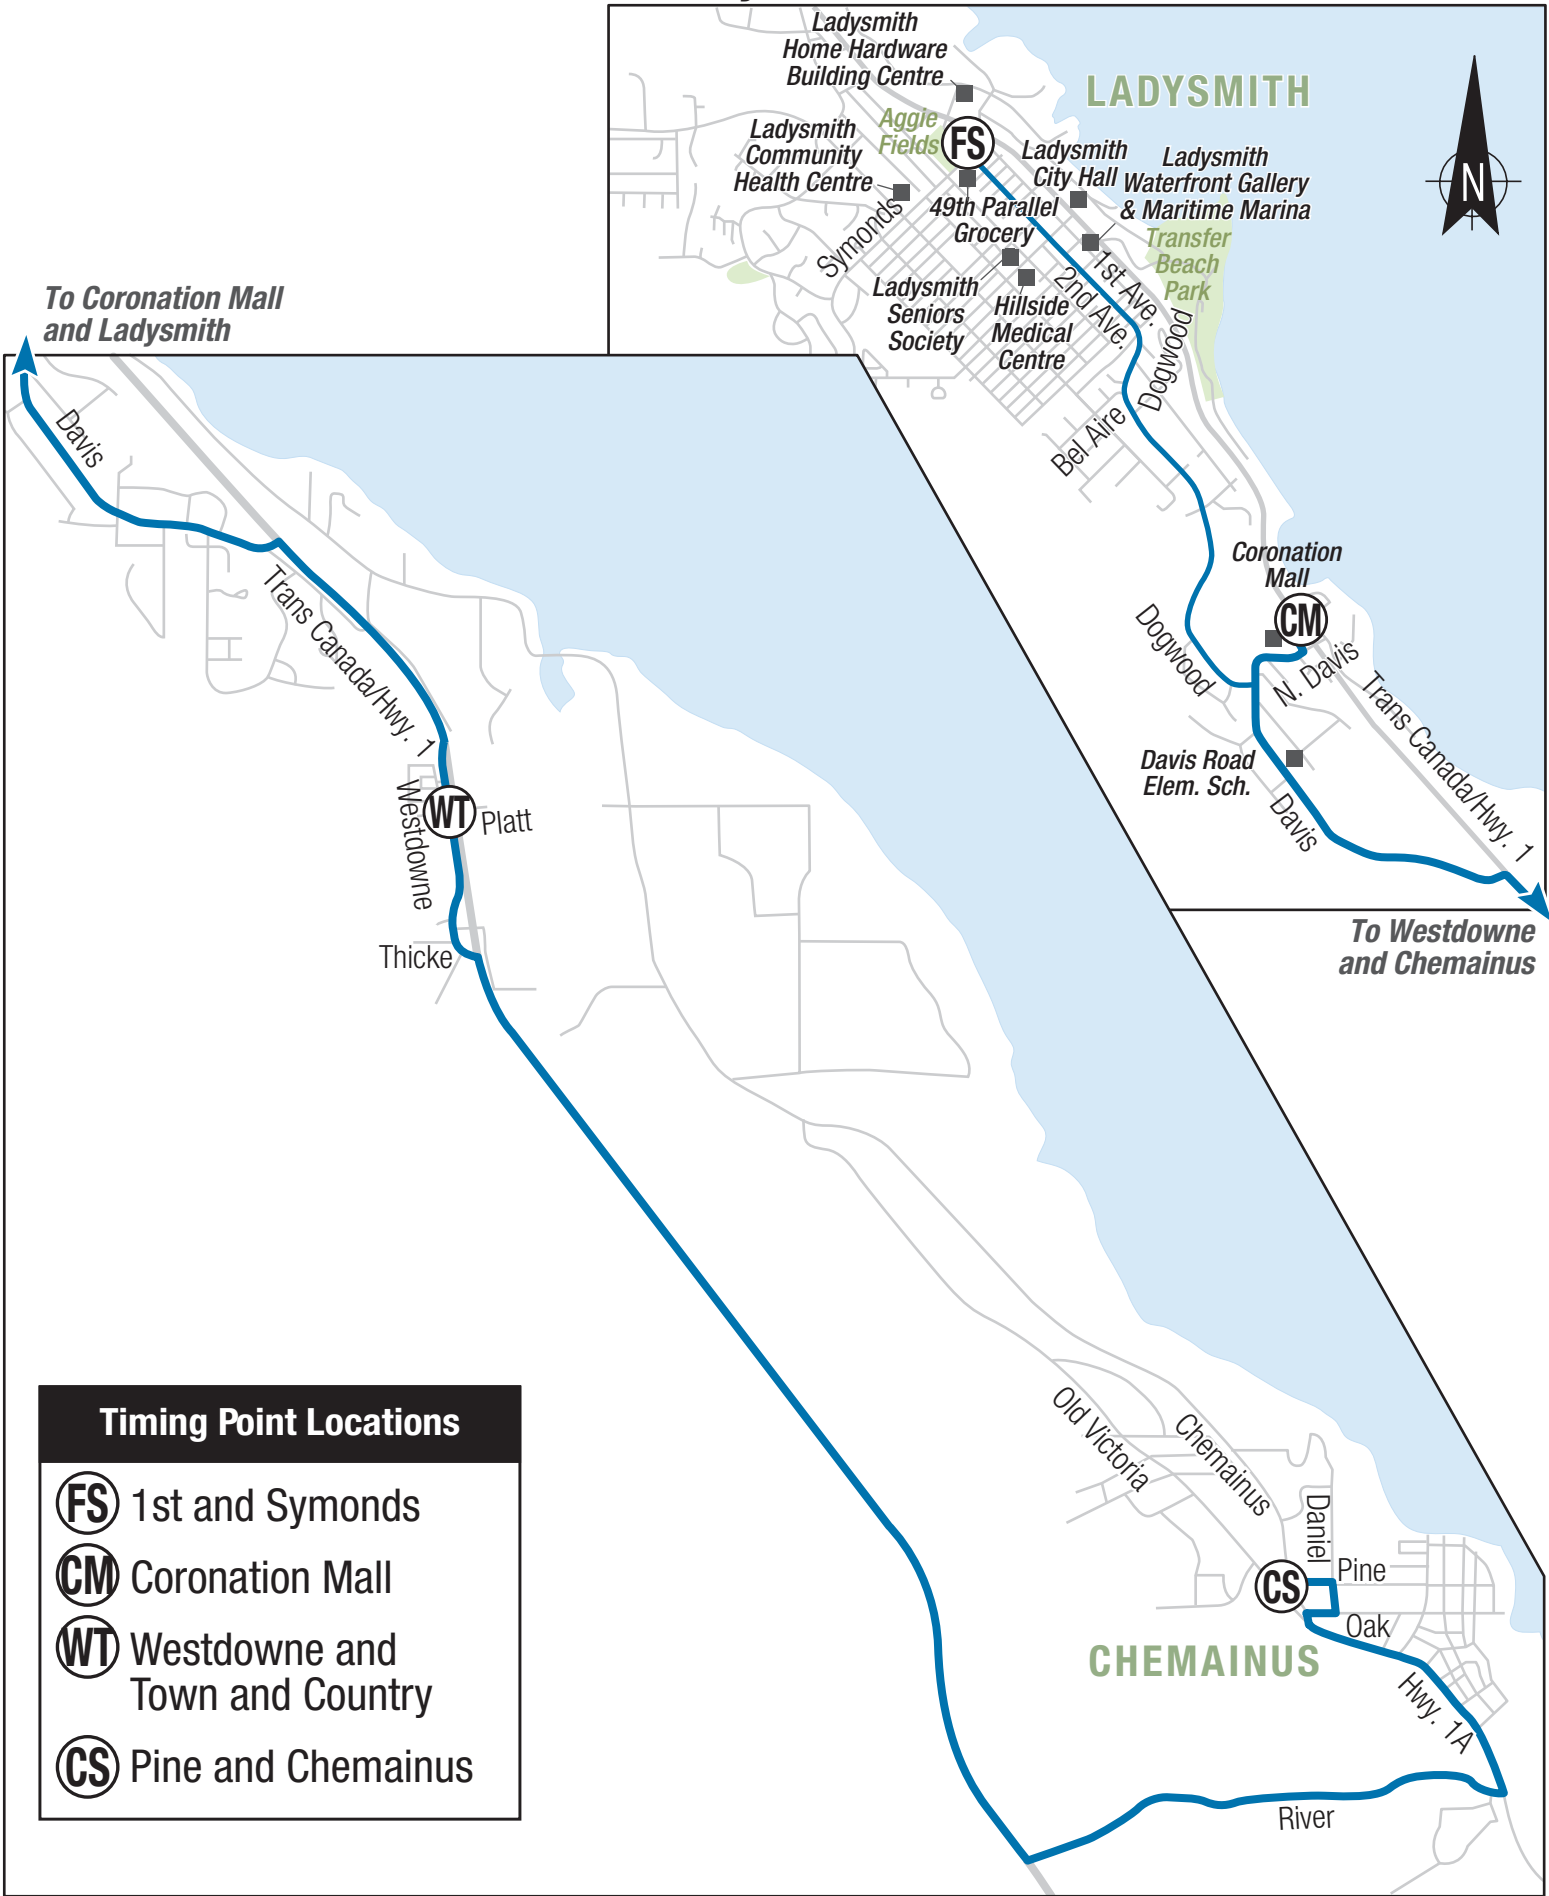

34 Ladysmith/Chemainus

Timing Point Locations

- FS** 1st and Symonds
- CM** Coronation Mall
- WT** Westdowne and Town and Country
- CS** Pine and Chemainus

To Coronation Mall and Ladysmith

To Westdowne and Chemainus