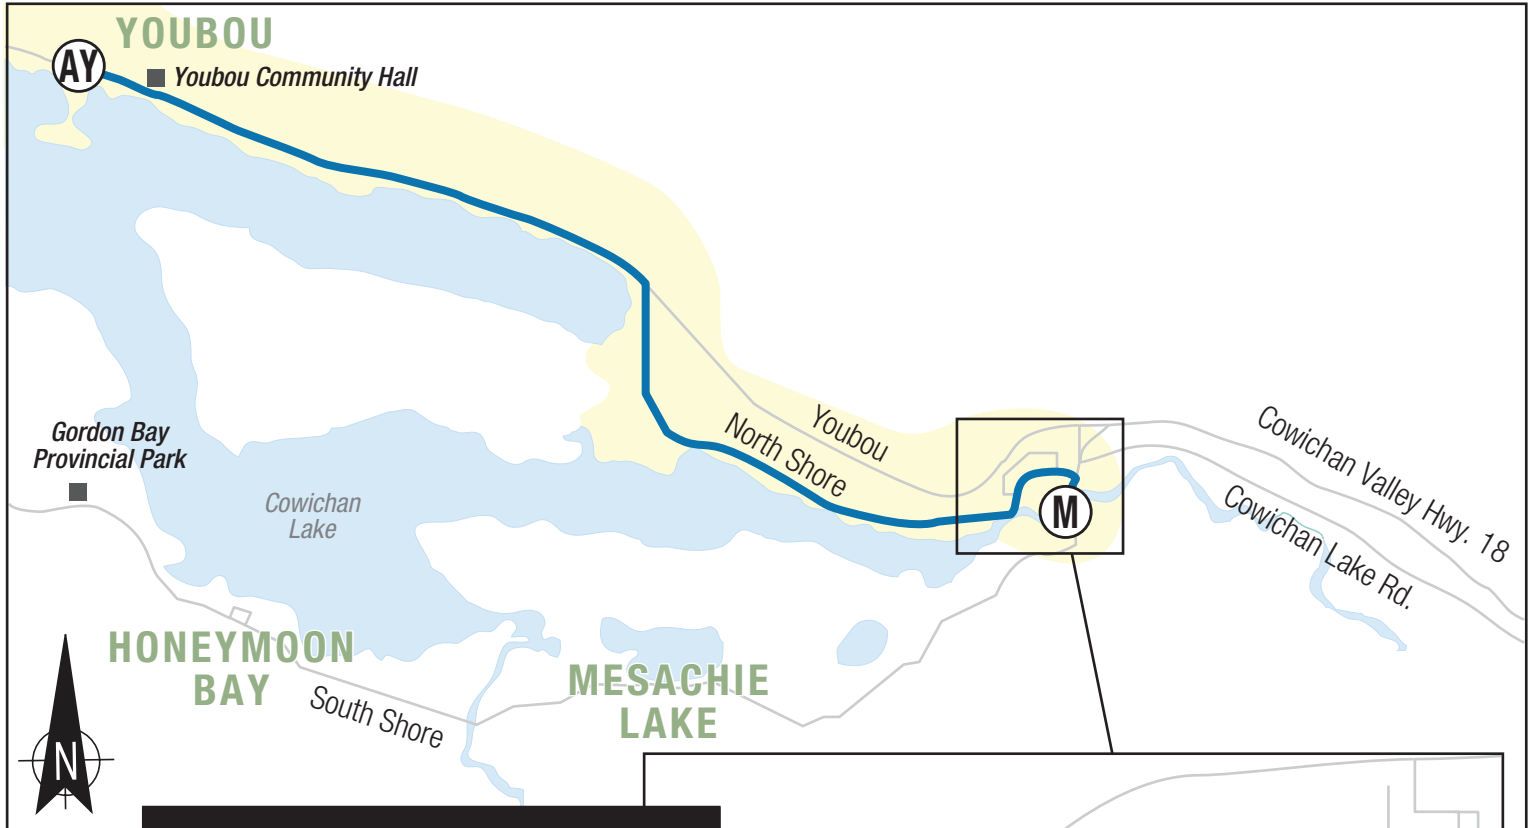

# 20 Youbou

## Timing Point Locations

**(M)** Lake Cowichan Town Centre

**(A)** Youbou Rd. and Alder

**On-request zone  
(call for pickup)**