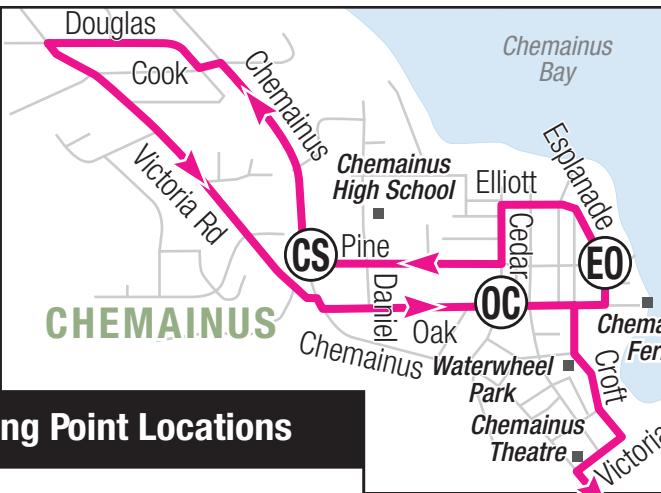

6 Crofton / Chemainus

- ### Timing Point Locations
- (F)** Village Green Mall
 - (A)** Train Station
 - (N)** Lakes and Jaynes
 - (HO)** Herd and Osborne Bay
 - (CF)** Joan and Queen
 - (CW)** Chemainus and Crofton
 - (HA)** Halalt
 - (HC)** Henry and Chemainus
 - (EO)** Esplanade and Oak
 - (CS)** Pine and Chemainus
 - (OC)** Oak and Cedar
 - (CP)** Cowichan Place