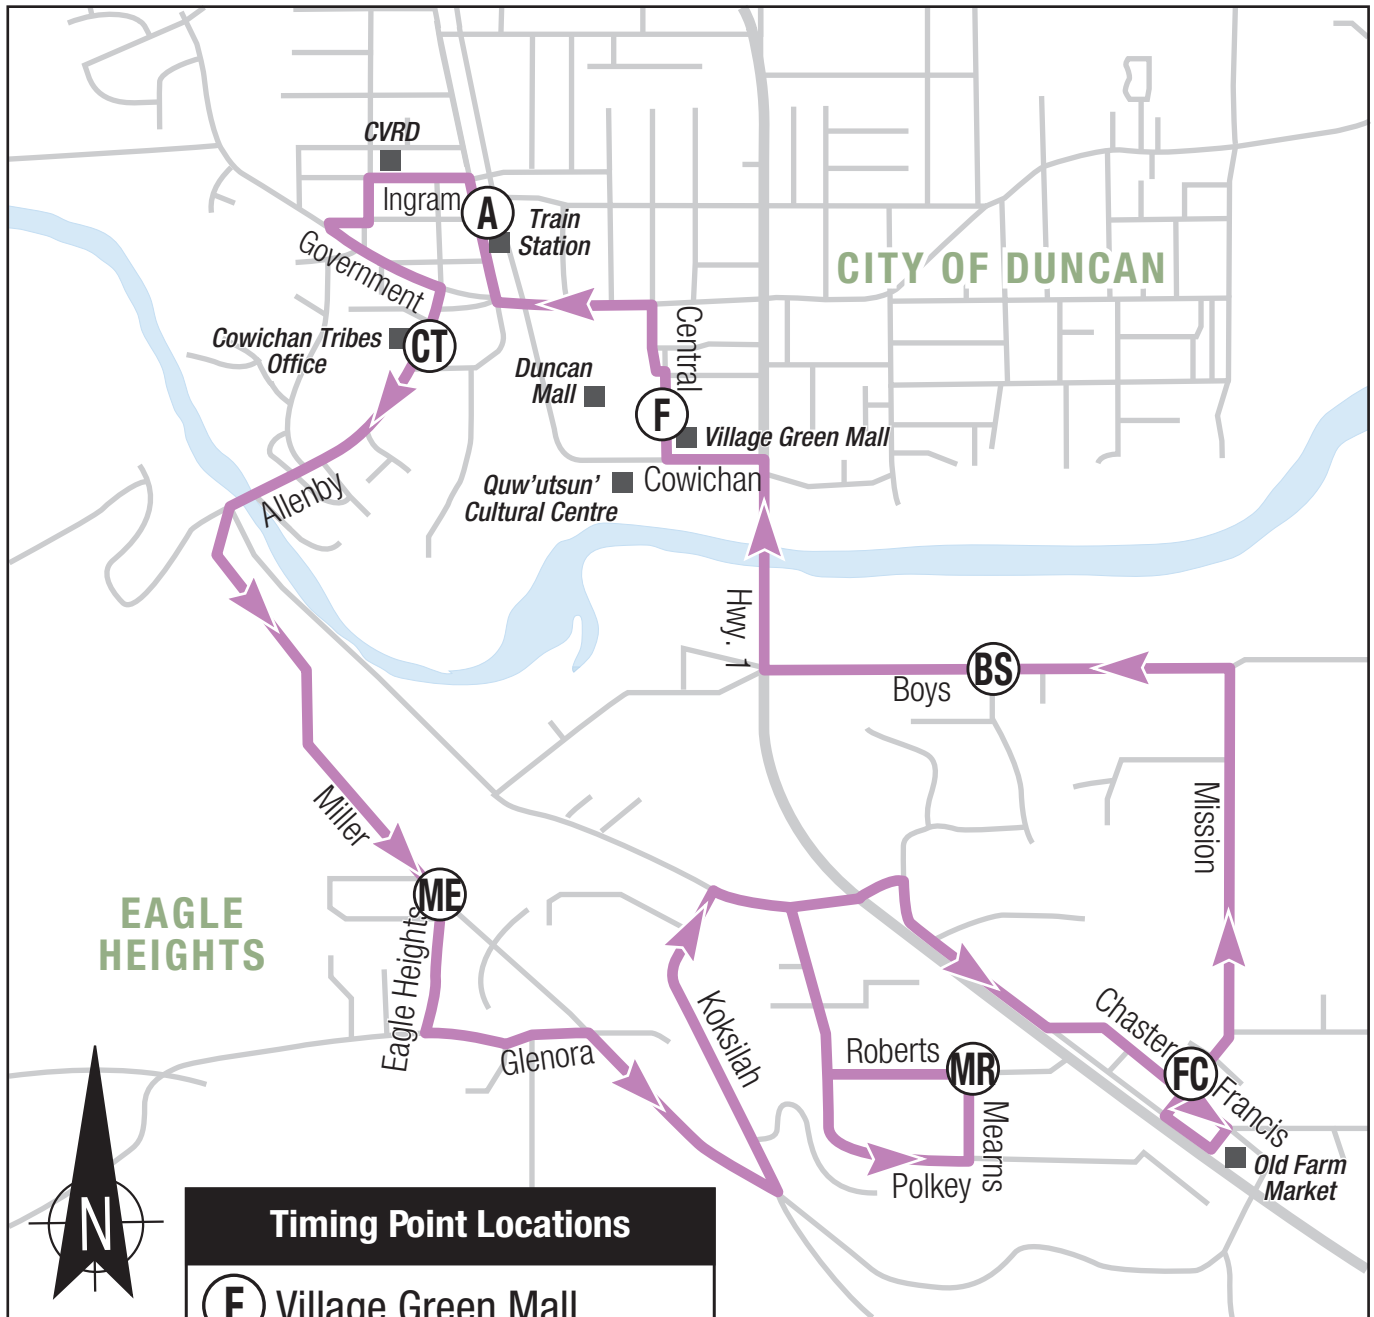

5 Eagle Heights

Timing Point Locations	
(F)	Village Green Mall
(A)	Train Station
(CT)	Cowichan Tribes Office
(ME)	Miller and Eagle Heights
(MR)	Mearns and Roberts
(FC)	Francis and Chaster
(BS)	Boys and Statlou