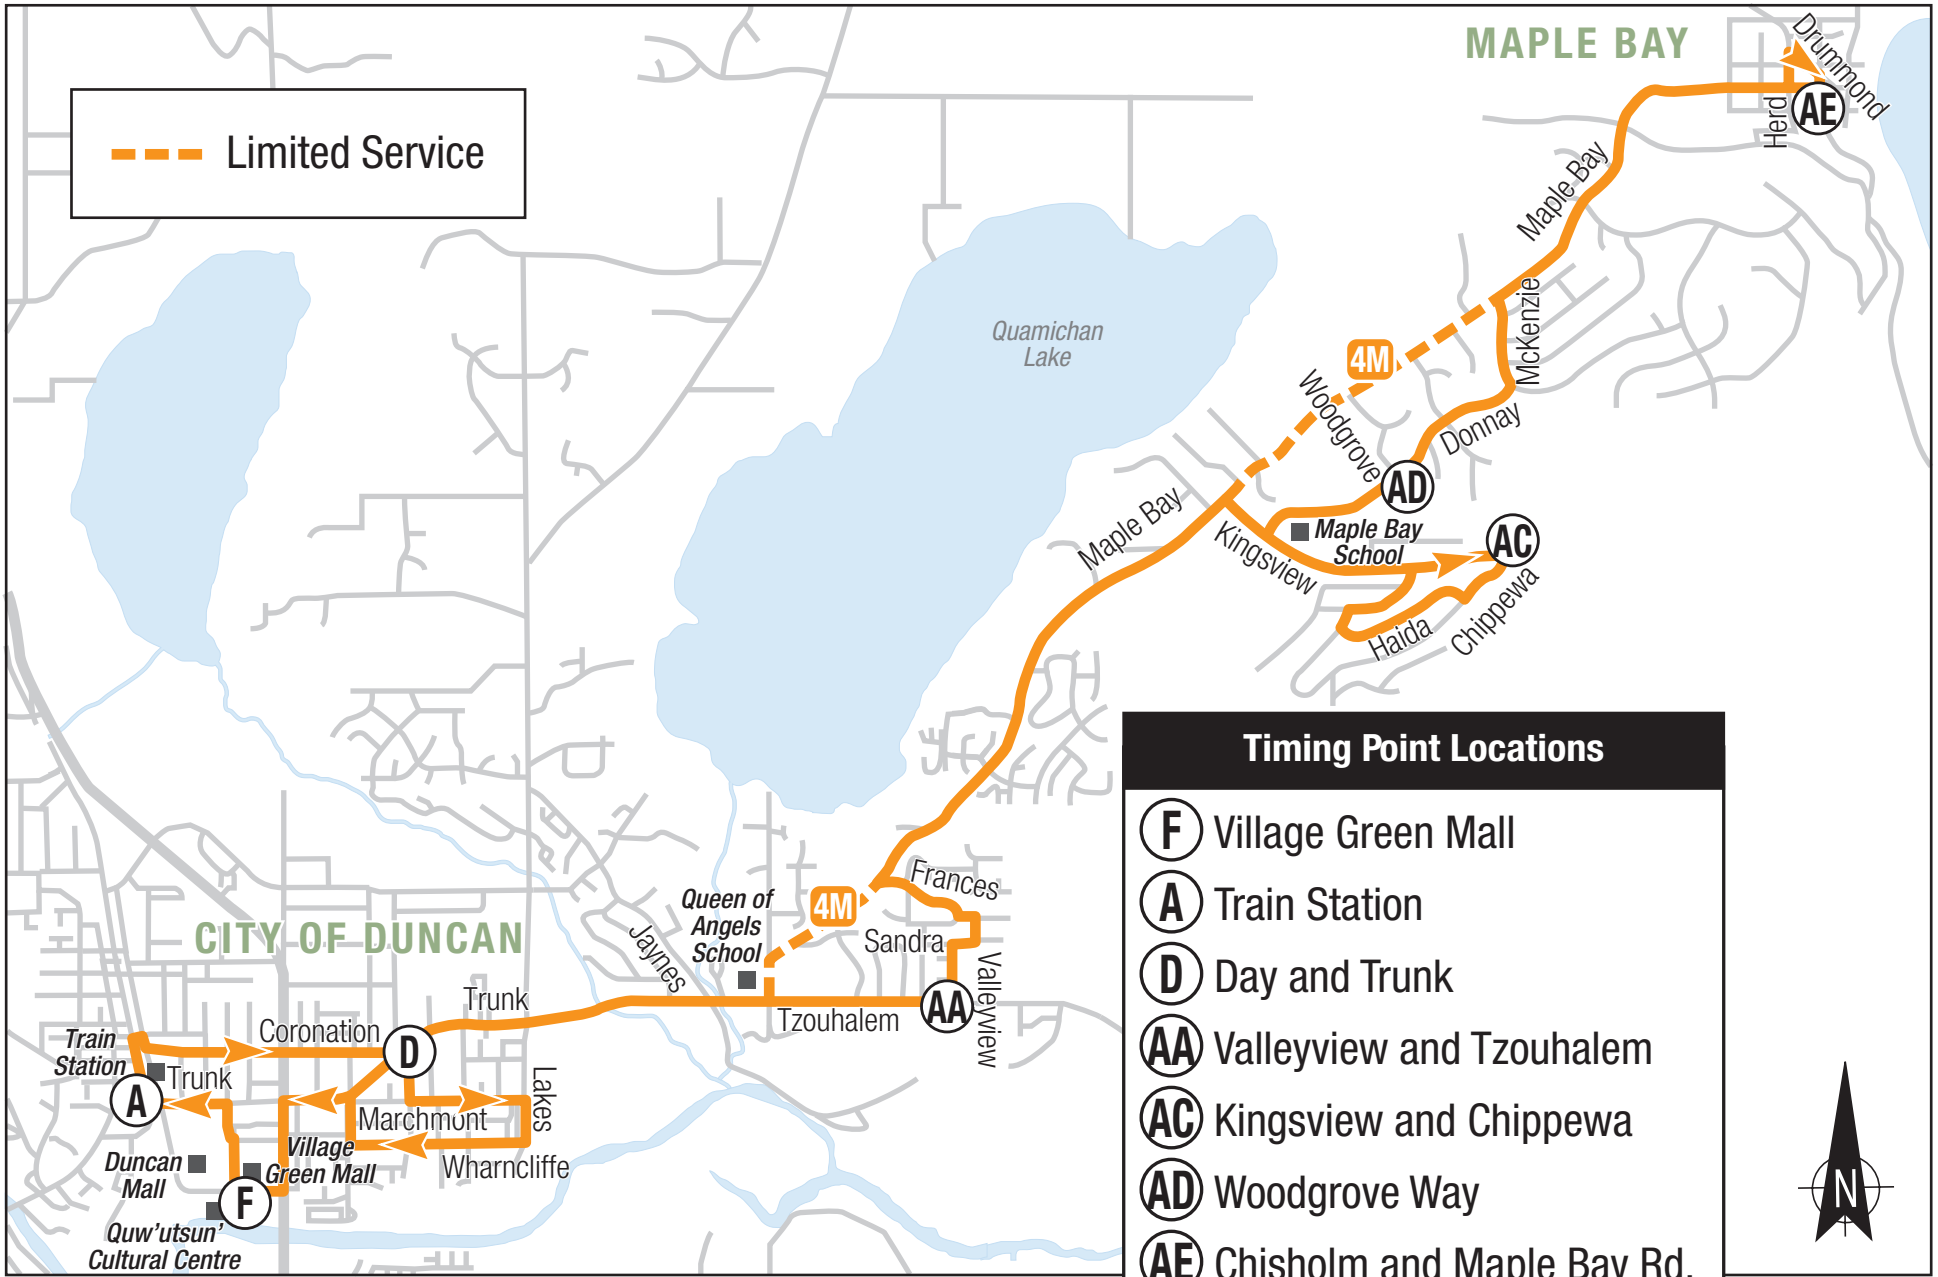

4 Maple Bay

--- Limited Service

Timing Point Locations

- (F) Village Green Mall
- (A) Train Station
- (D) Day and Trunk
- (AA) Valleyview and Tzouhalem
- (AC) Kingsview and Chippewa
- (AD) Woodgrove Way
- (AE) Chisholm and Maple Bay Rd.