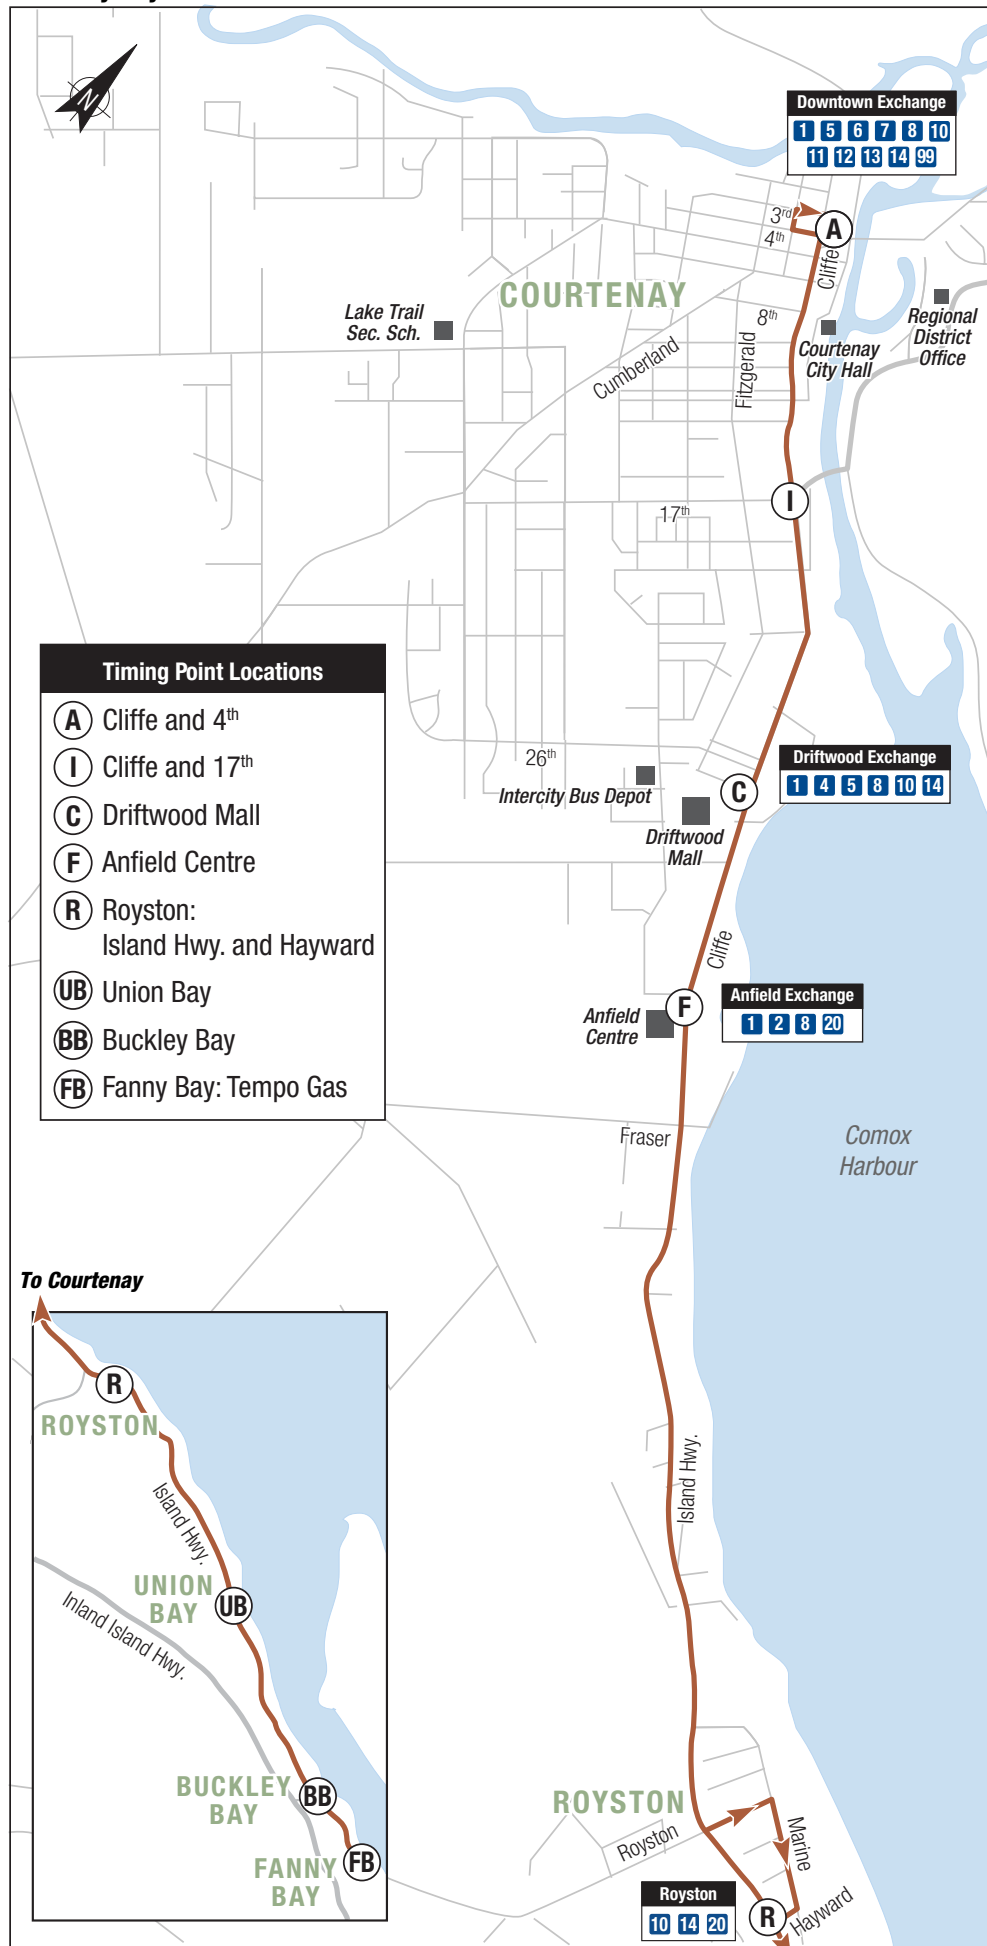

# 10 Fanny Bay

- Timing Point Locations**
- (A) Cliffe and 4<sup>th</sup>
  - (I) Cliffe and 17<sup>th</sup>
  - (C) Driftwood Mall
  - (F) Anfield Centre
  - (R) Royston: Island Hwy. and Hayward
  - (UB) Union Bay
  - (BB) Buckley Bay
  - (FB) Fanny Bay: Tempo Gas

**Royston**  
10 14 20

**To Union Bay,  
Buckley Bay Ferry Terminal  
and Fanny Bay**