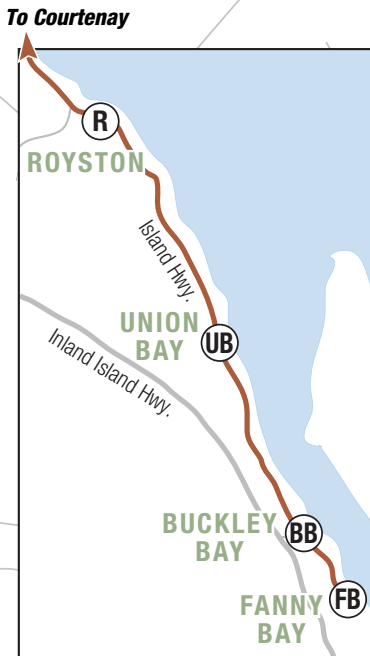

# 10 Fanny Bay

- Timing Point Locations**
- (A) Cliffe and 4<sup>th</sup>
  - (I) Cliffe and 17<sup>th</sup>
  - (C) Driftwood Mall
  - (F) Anfield Centre
  - (R) Royston: Island Hwy. and Hayward
  - (UB) Union Bay
  - (BB) Buckley Bay
  - (FB) Fanny Bay: Tempo Gas

**Royston**  
10 14 20

**To Union Bay,  
Buckley Bay Ferry Terminal  
and Fanny Bay**