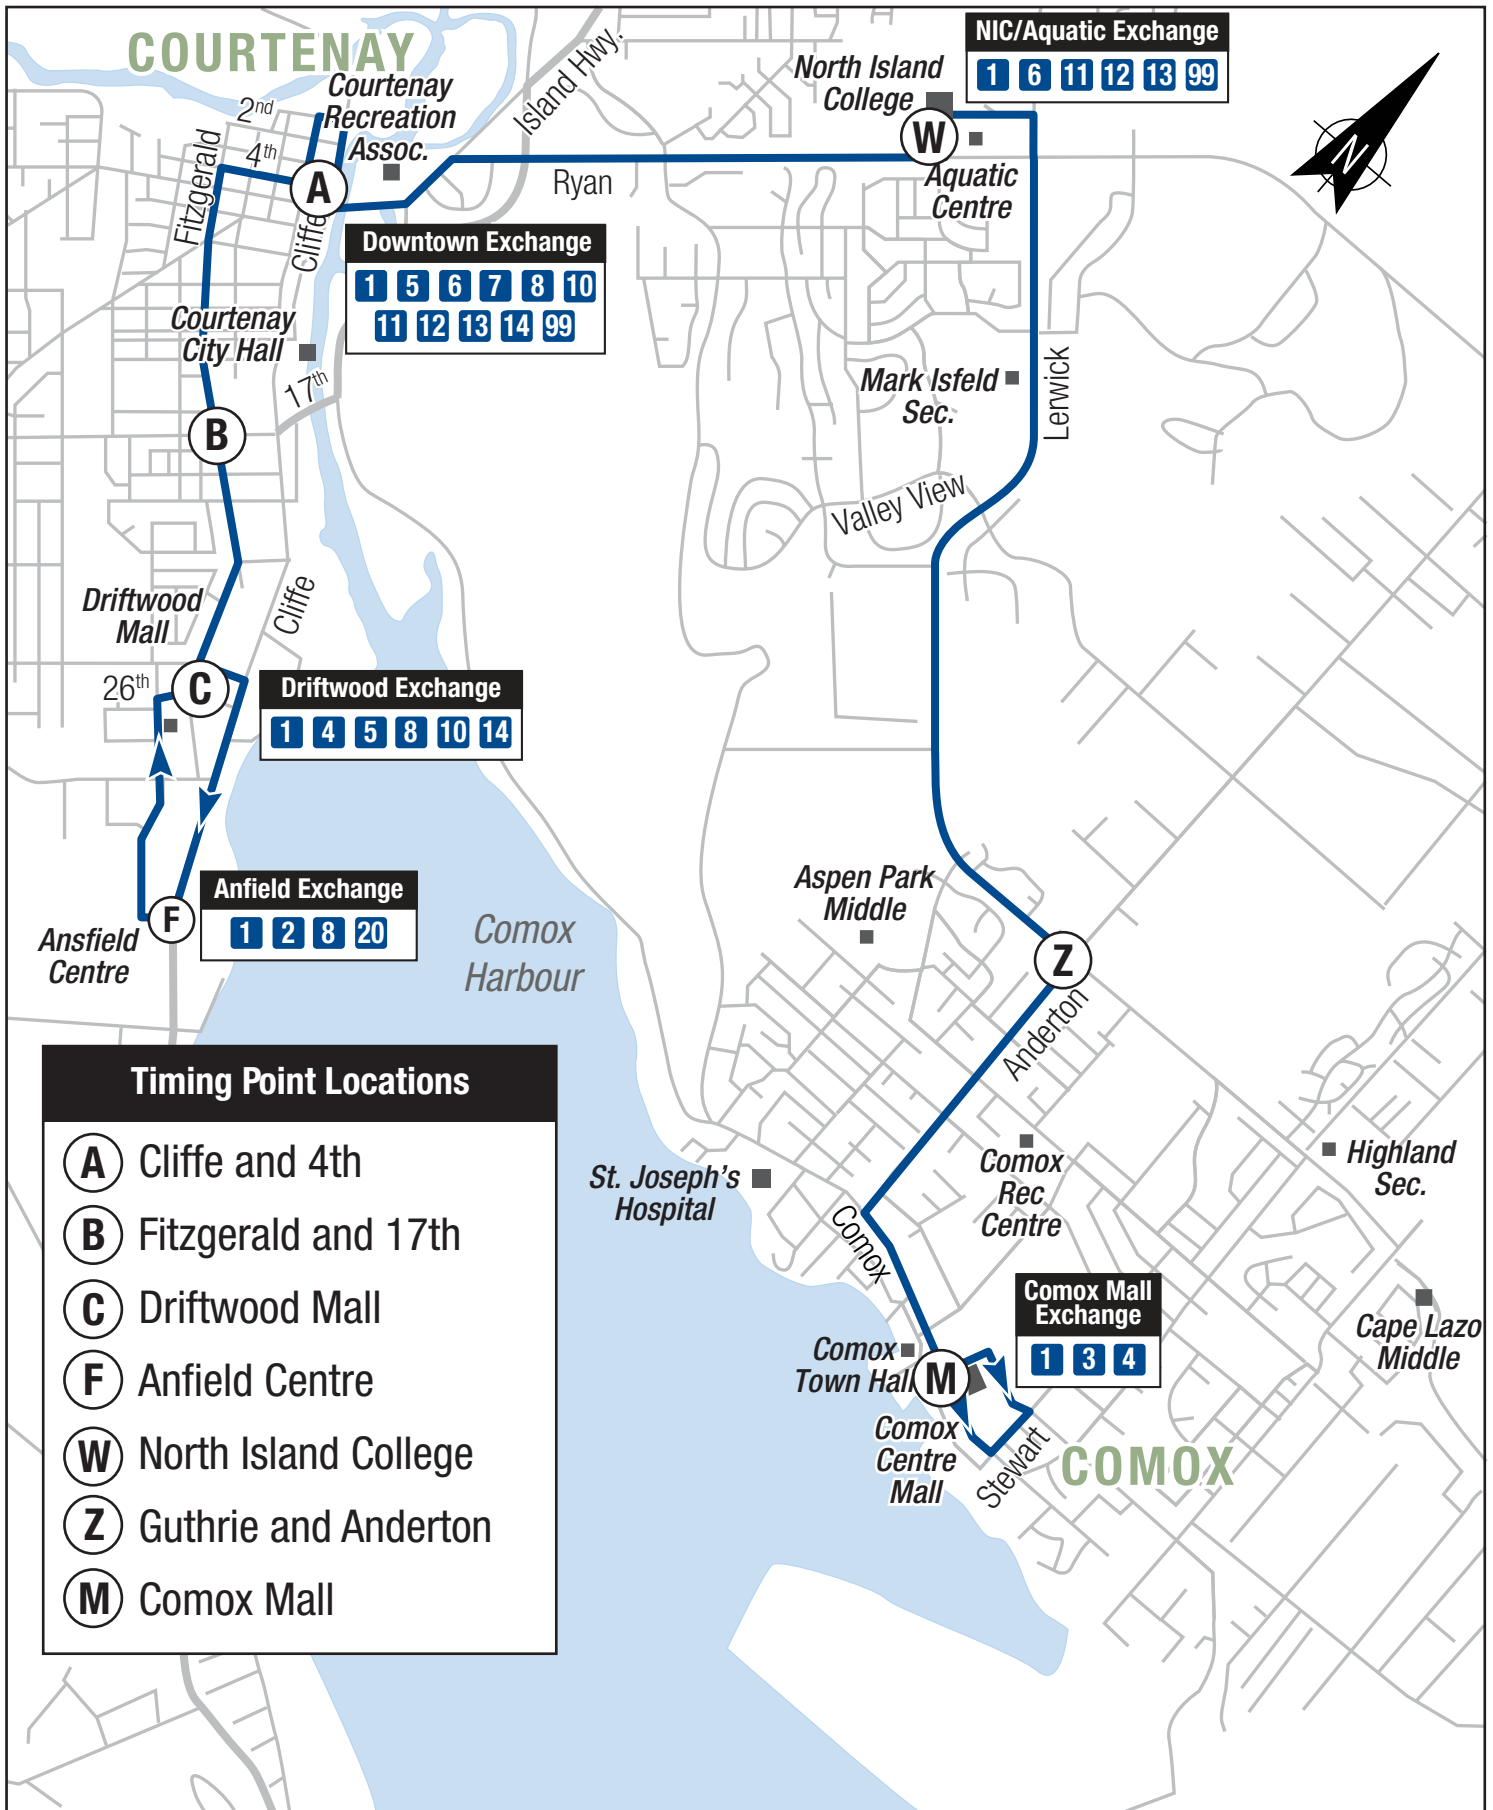

1 Anfield Centre/Comox Mall

Timing Point Locations

- (A) Cliffe and 4th
- (B) Fitzgerald and 17th
- (C) Driftwood Mall
- (F) Anfield Centre
- (W) North Island College
- (Z) Guthrie and Anderton
- (M) Comox Mall