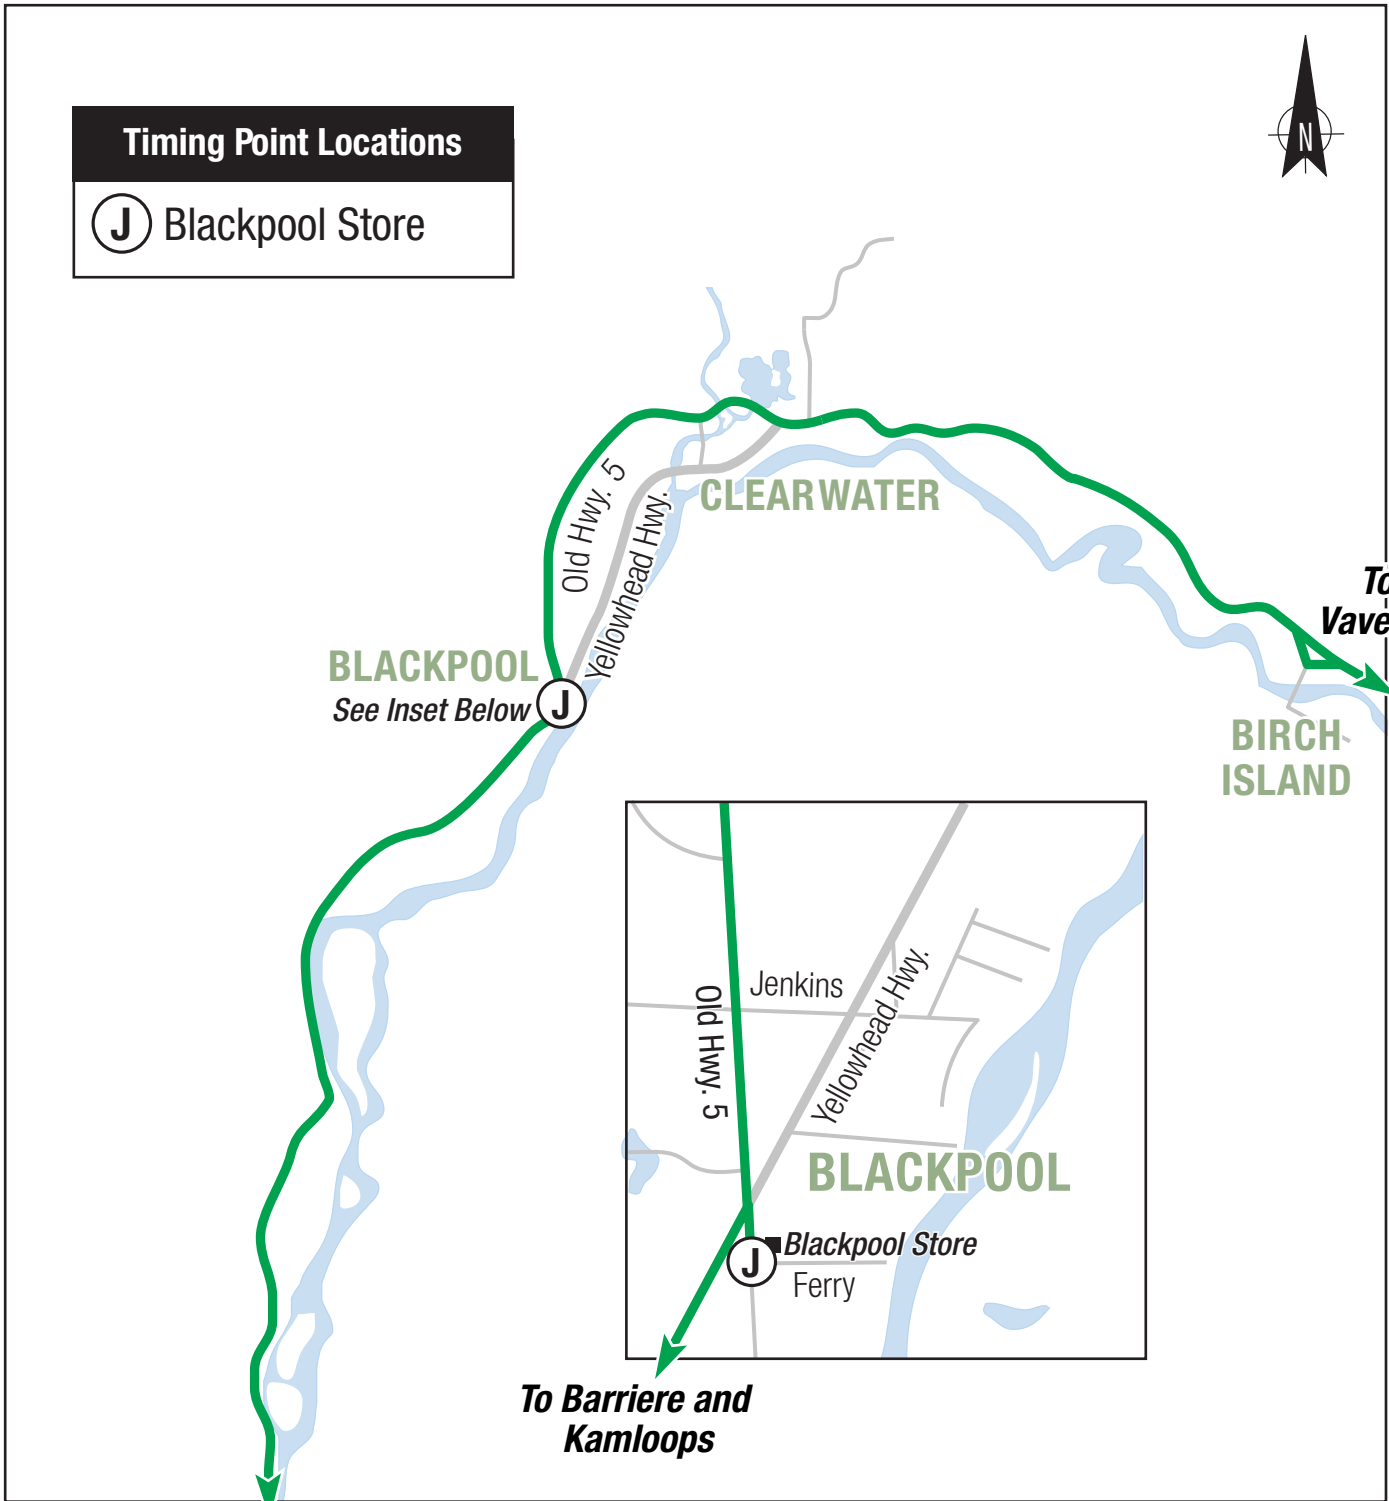

10 Valley Connector

Timing Point Locations

J Blackpool Store

To Barriere and Kamloops