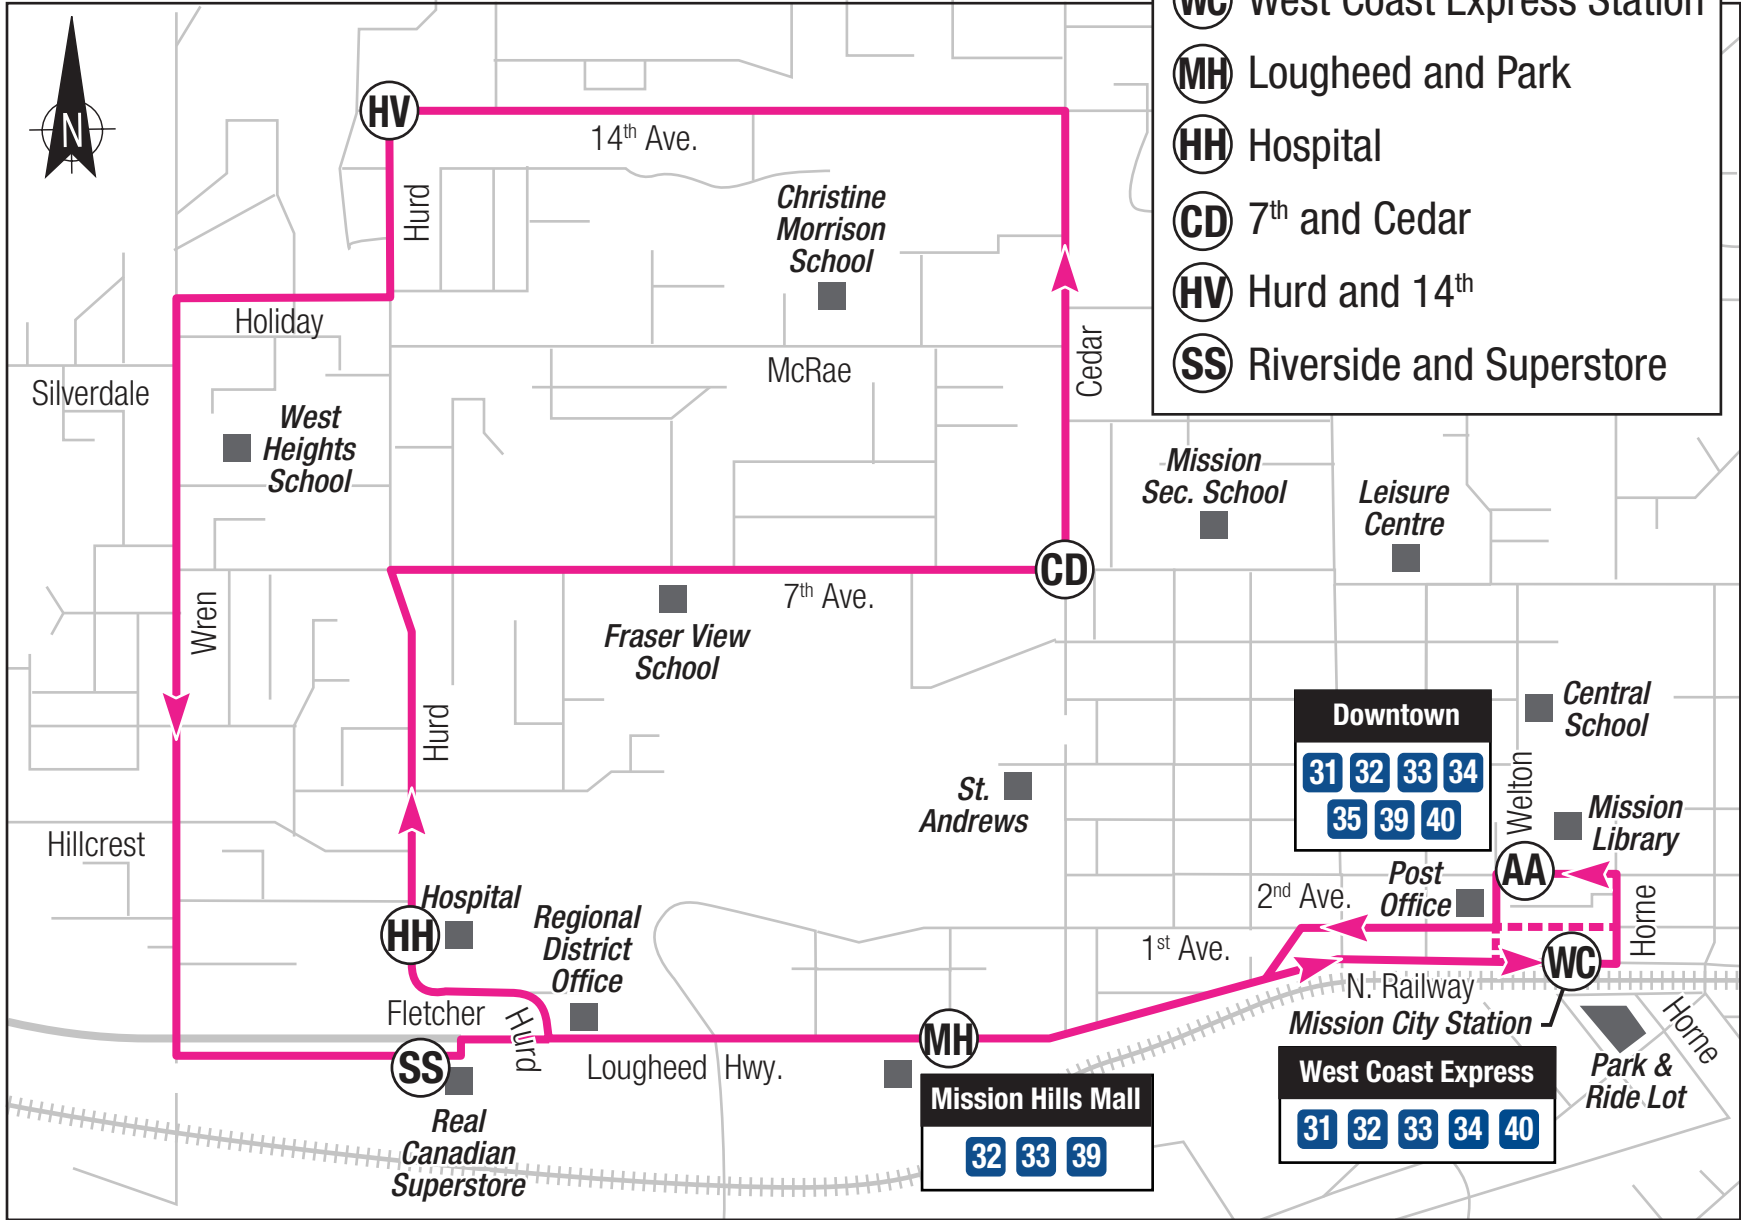

32 West Heights

Timing Point Locations

- AA** Downtown Mission
- WC** West Coast Express Station
- MH** Lougheed and Park
- HH** Hospital
- CD** 7th and Cedar
- HV** Hurd and 14th
- SS** Riverside and Superstore

Downtown

31	32	33	34
35	39	40	

Mission Hills Mall

32	33	39
----	----	----

West Coast Express

31	32	33	34	40
----	----	----	----	----