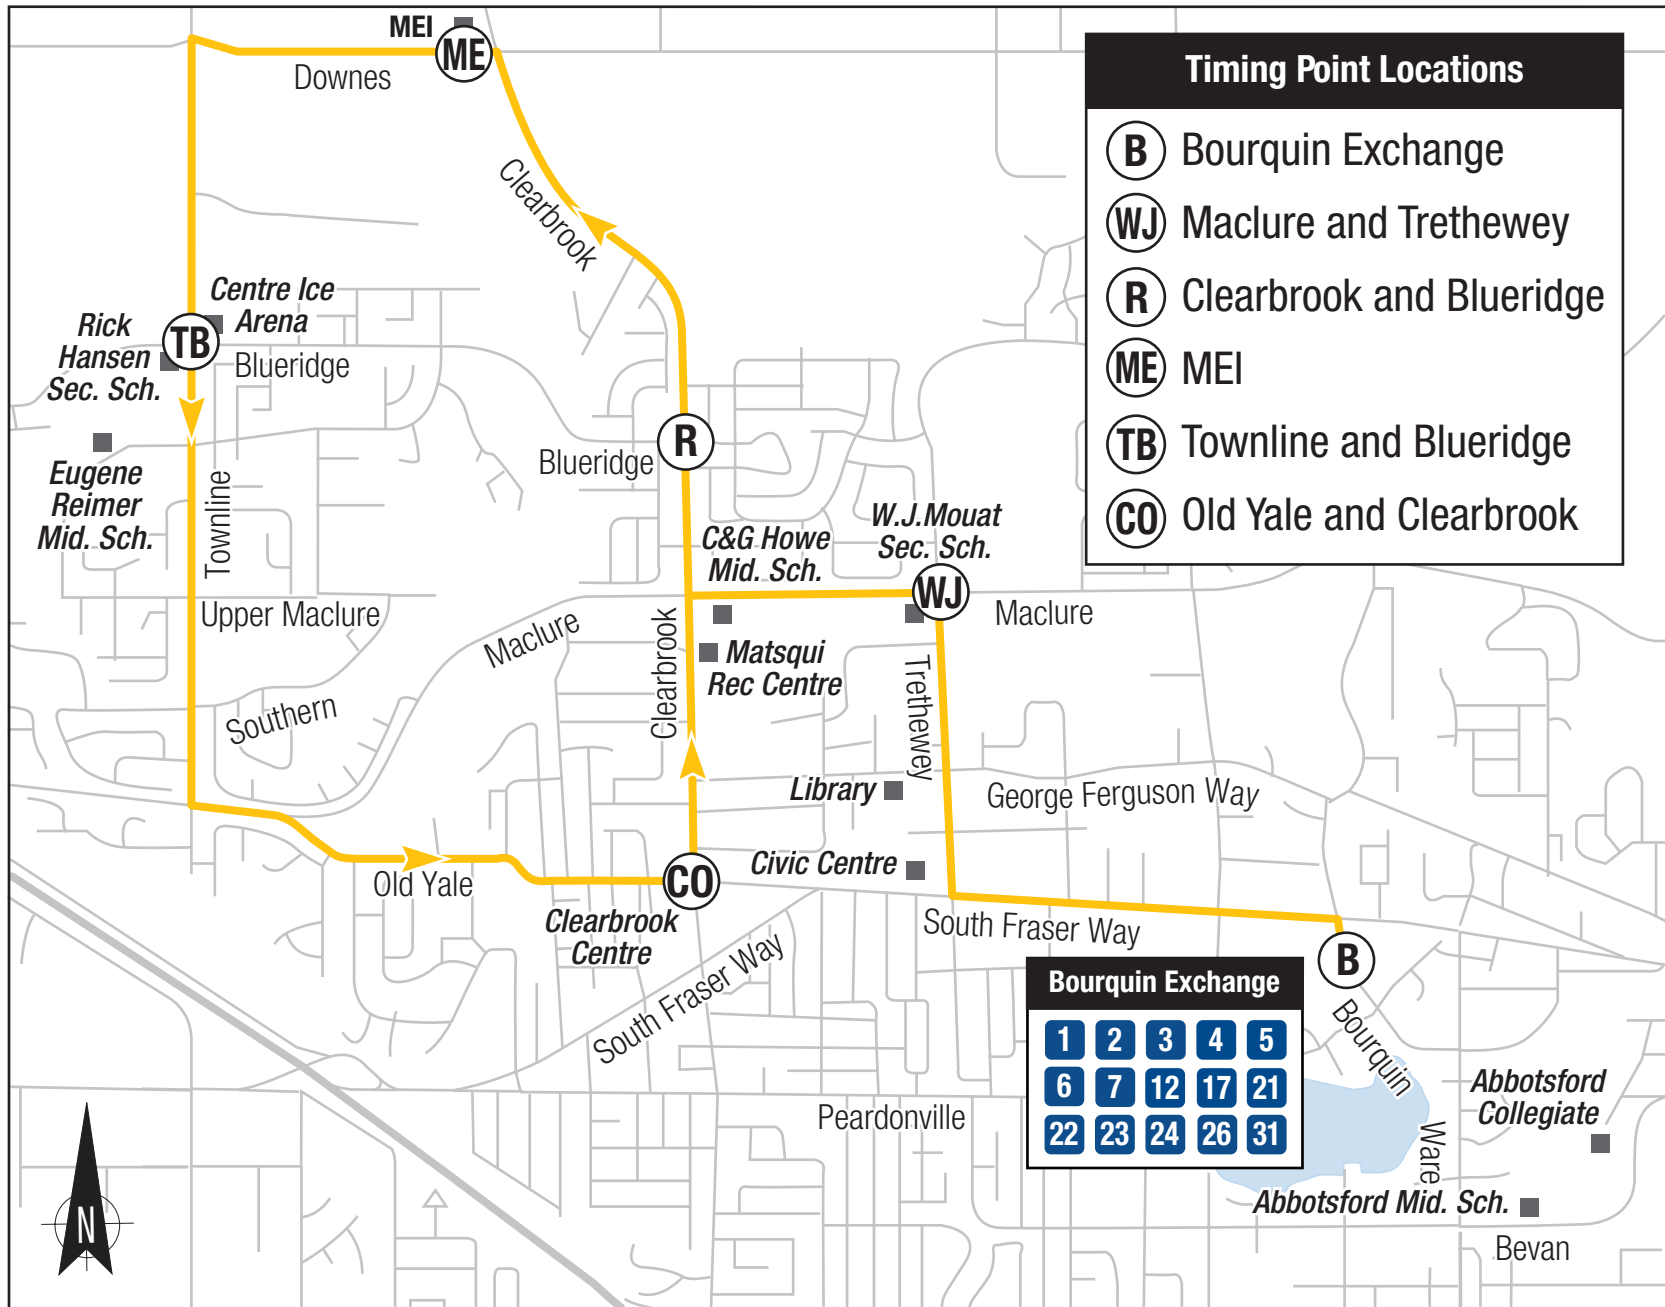

# 22 East Townline

**Timing Point Locations**

- (B) Bourquin Exchange
- (WJ) Maclure and Trethewey
- (R) Clearbrook and Blueridge
- (MEI) MEI
- (TB) Townline and Blueridge
- (CO) Old Yale and Clearbrook

**Bourquin Exchange**

1	2	3	4	5
6	7	12	17	21
22	23	24	26	31