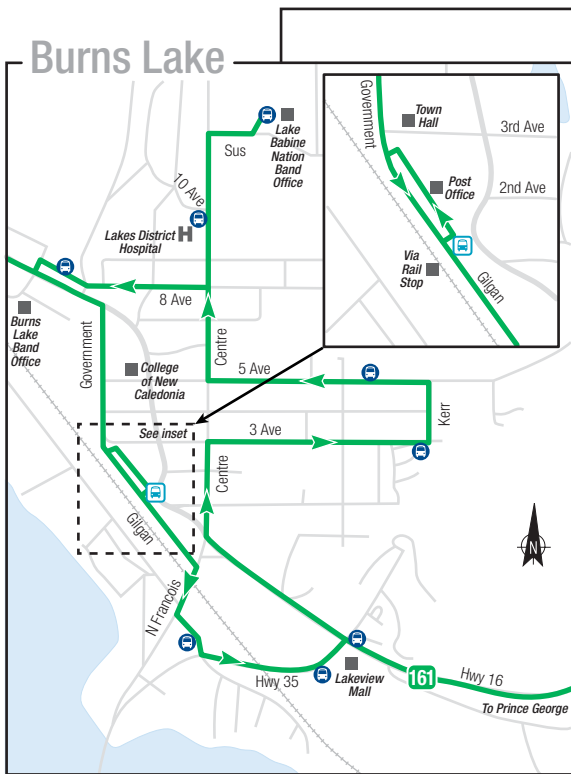

161 Burns Lake-Prince George – Operates Tuesday, Thursday & Saturday

Timing Point Locations

- Wet'suwet'en: Tom Dr at Hwy 16
- Decker Lake: Trading Post
- Burns Lake: Government at Gilgan
- Burns Lake: 3rd Ave at Kerr
- Burns Lake: Centre St at 10th Ave
- Tintagel: Rest Area Hwy 16 at Tintagel
- Endako: Endako Pub
- Stellaquo: Slenyah Store
- Fraser Lake: Fraser Lake Mall
- Nautley: Nadleh Whut'en Store
- Fort Fraser: Community Hall
- Vanderhoof: Co-Op
- Hospital Rd at Health Care Ave
- Vanderhoof: Co-Op
- Beaverley: Petro Canada
- Prince George: Westgate Mall
- Prince George: Pine Centre
- Prince George: Edmonton at 13th Ave (Hospital)
- Prince George: Downtown 7th at Dominion