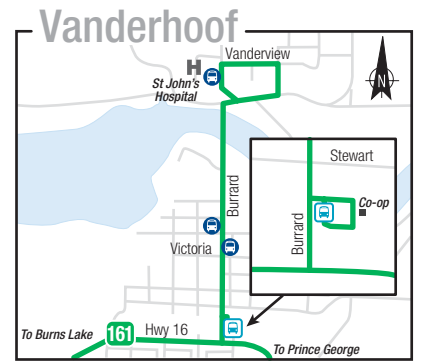

161 Burns Lake-Prince George – Operates Tuesday, Thursday & Saturday

Timing Point Locations

- Wet'suwet'en: Tom Dr at Hwy 16
- Decker Lake: Trading Post
- Burns Lake: Government at Gilgan
- Burns Lake: 3rd Ave at Kerr
- Burns Lake: Centre St at 10th Ave
- Tintagel: Rest Area Hwy 16 at Tintagel
- Endako: Endako Pub
- Stellaquo: Slenyah Store
- Fraser Lake: Fraser Lake Mall
- Nautley: Nadleh Whut'en Store
- Fort Fraser: Community Hall
- Vanderhoof: Co-Op
- Hospital Rd at Health Care Ave
- Vanderhoof: Co-Op
- Beaverley: Petro Canada
- Prince George: Westgate Mall
- Prince George: Pine Centre
- Prince George: Edmonton at 13th Ave (Hospital)
- Prince George: Downtown 7th at Dominion