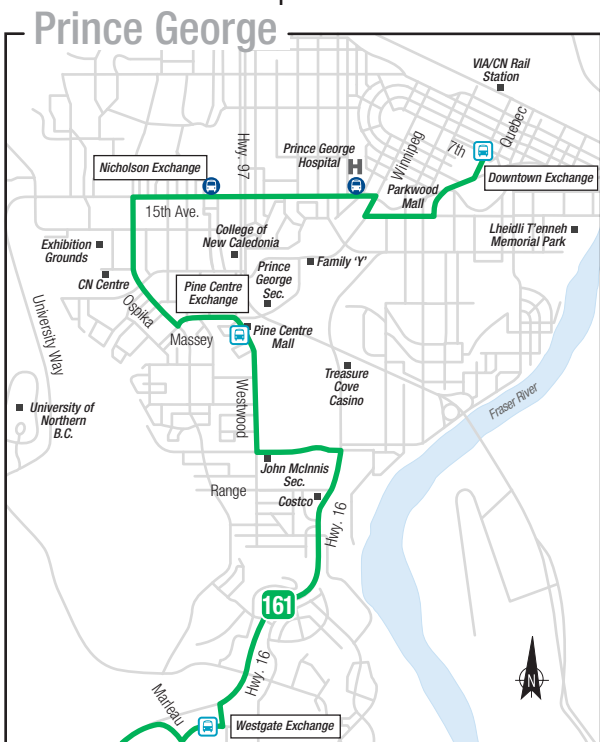

161 Burns Lake-Prince George – Operates Tuesday, Thursday & Saturday

Timing Point Locations

- Wet'suwet'en: Tom Dr at Hwy 16
- Decker Lake: Trading Post
- Burns Lake: Government at Gilgan
- Burns Lake: 3rd Ave at Kerr
- Burns Lake: Centre St at 10th Ave
- Tintagel: Rest Area Hwy 16 at Tintagel
- Endako: Endako Pub
- Stellaquo: Slenyah Store
- Fraser Lake: Fraser Lake Mall
- Nautley: Nadleh Whut'en Store
- Fort Fraser: Community Hall
- Vanderhoof: Co-Op
- Hospital Rd at Health Care Ave
- Vanderhoof: Co-Op
- Beaverley: Petro Canada
- Prince George: Westgate Mall
- Prince George: Pine Centre
- Prince George: Edmonton at 13th Ave (Hospital)
- Prince George: Downtown 7th at Dominion