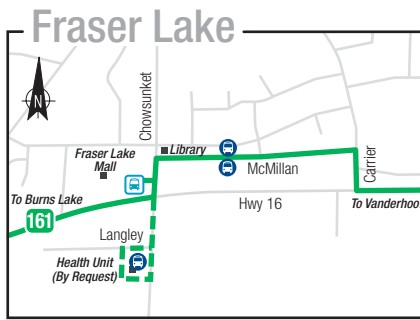

161 Burns Lake-Prince George – Operates Tuesday, Thursday & Saturday

Timing Point Locations

- Wet'suwet'en: Tom Dr at Hwy 16
- Decker Lake: Trading Post
- Burns Lake: Government at Gilgan
- Burns Lake: 3rd Ave at Kerr
- Burns Lake: Centre St at 10th Ave
- Tintagel: Rest Area Hwy 16 at Tintagel
- Endako: Endako Pub
- Stellaquo: Slenyah Store
- Fraser Lake: Fraser Lake Mall
- Nautley: Nadleh Whut'en Store
- Fort Fraser: Community Hall
- Vanderhoof: Co-Op
- Hospital Rd at Health Care Ave
- Vanderhoof: Co-Op
- Beaverley: Petro Canada
- Prince George: Westgate Mall
- Prince George: Pine Centre
- Prince George: Edmonton at 13th Ave (Hospital)
- Prince George: Downtown 7th at Dominion