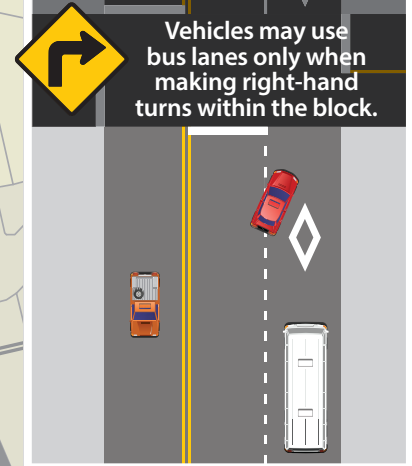

Priority Bus Lanes—Douglas Corridor

SOUTHBOUND Priority Bus Lanes

① Tolmie to Kings
24/7 Bus Lane

② Kings to Herald
6–9 a.m. Bus Only
MON.–FRI.

NORTHBOUND Priority Bus Lanes

③ Pembroke to Tolmie
24/7 Bus Lane

④ Fisgard to Pembroke
3–6 p.m. Bus Only
MON.–FRI.