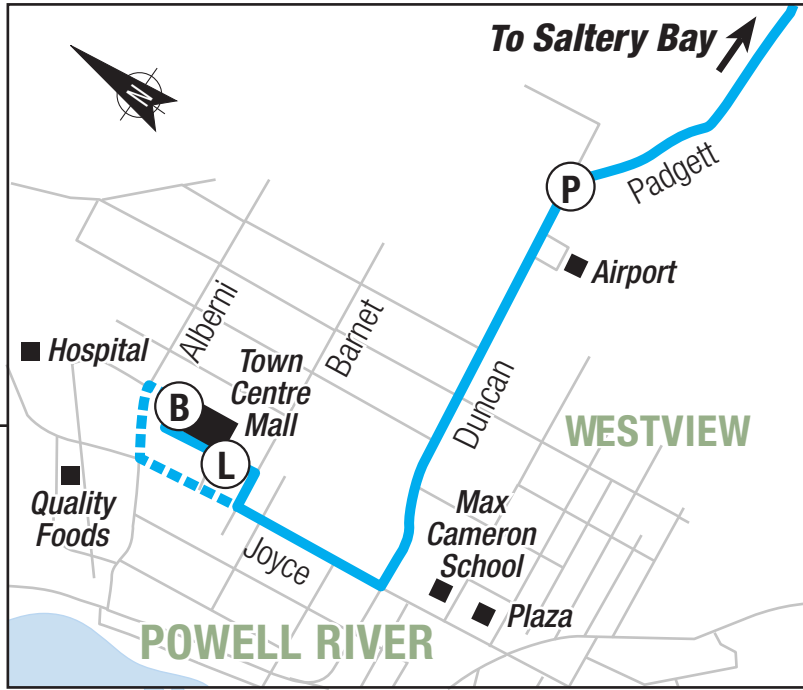

# 12 Stillwater

Timing Point Locations	
(B)	Town Centre Mall (North)
(L)	Town Centre Mall (South)
(P)	Padgett and Duncan
(Q)	Centennial Dr.
(R)	Black Point
(T)	Zilinsky Rd.
(U)	Lang Bay
(V)	Roberts Rd.
Limited Service	
By Request Service Area	

Service to Saltery Bay available on some trips.  
Call 604-483-2008 to book your trip