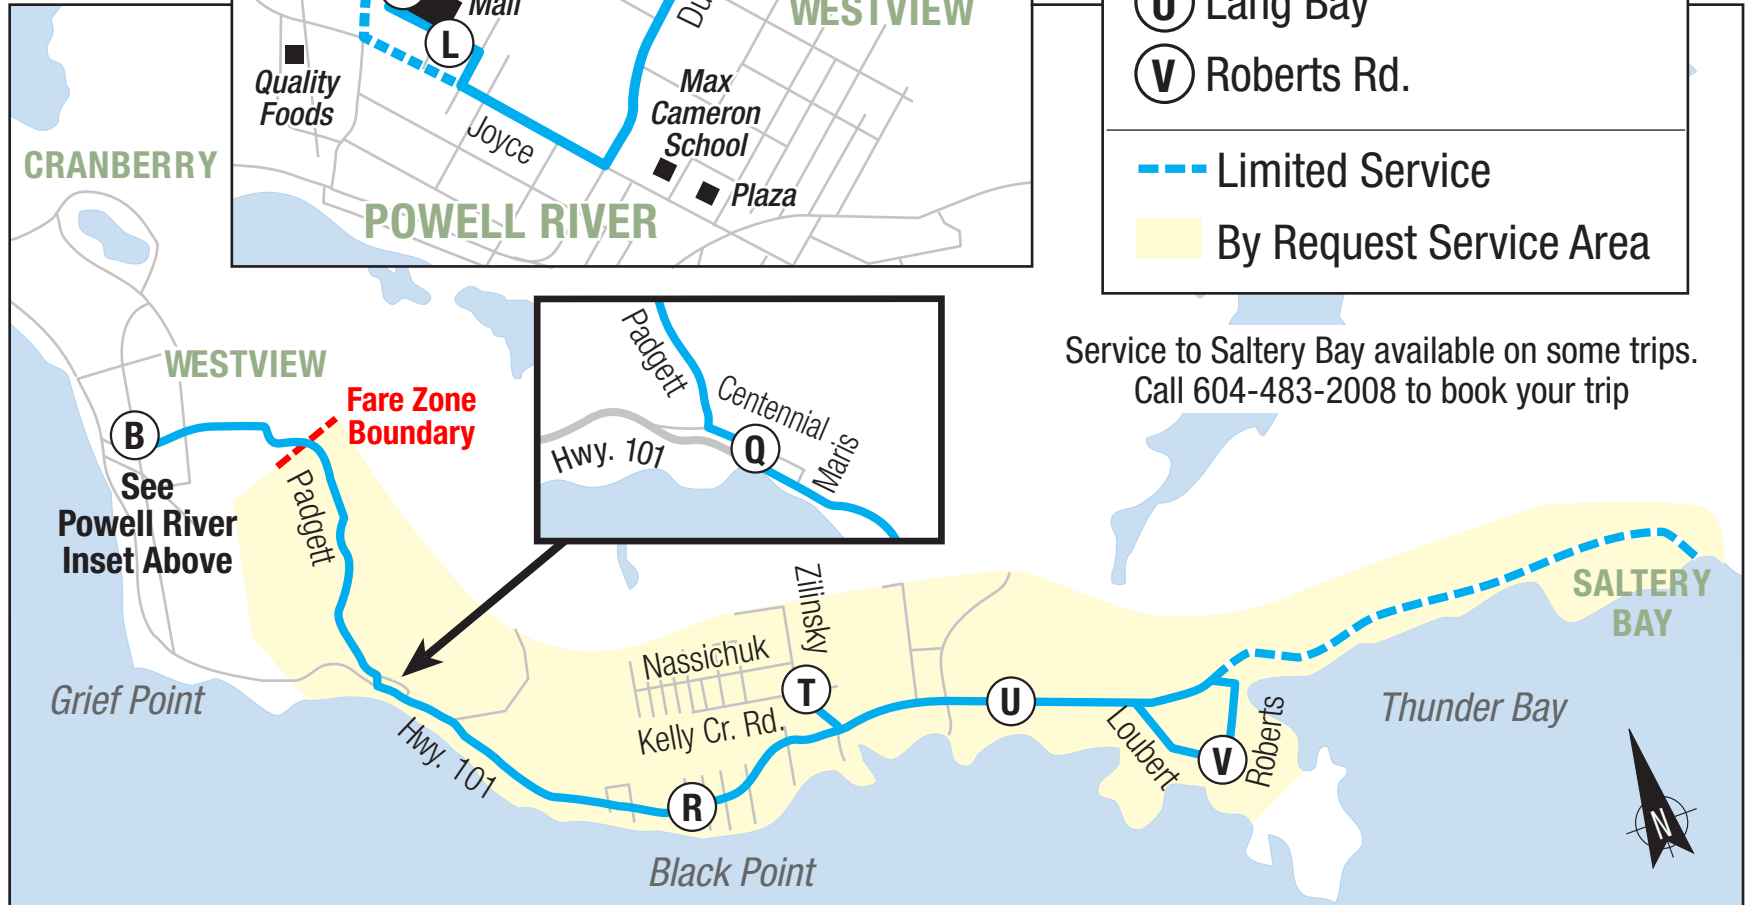

# 12 Stillwater

Timing Point Locations	
(B)	Town Centre Mall (North)
(L)	Town Centre Mall (South)
(P)	Padgett and Duncan
(Q)	Centennial Dr.
(R)	Black Point
(T)	Zilinsky Rd.
(U)	Lang Bay
(V)	Roberts Rd.
Limited Service	
By Request Service Area	

Service to Saltery Bay available on some trips.  
Call 604-483-2008 to book your trip