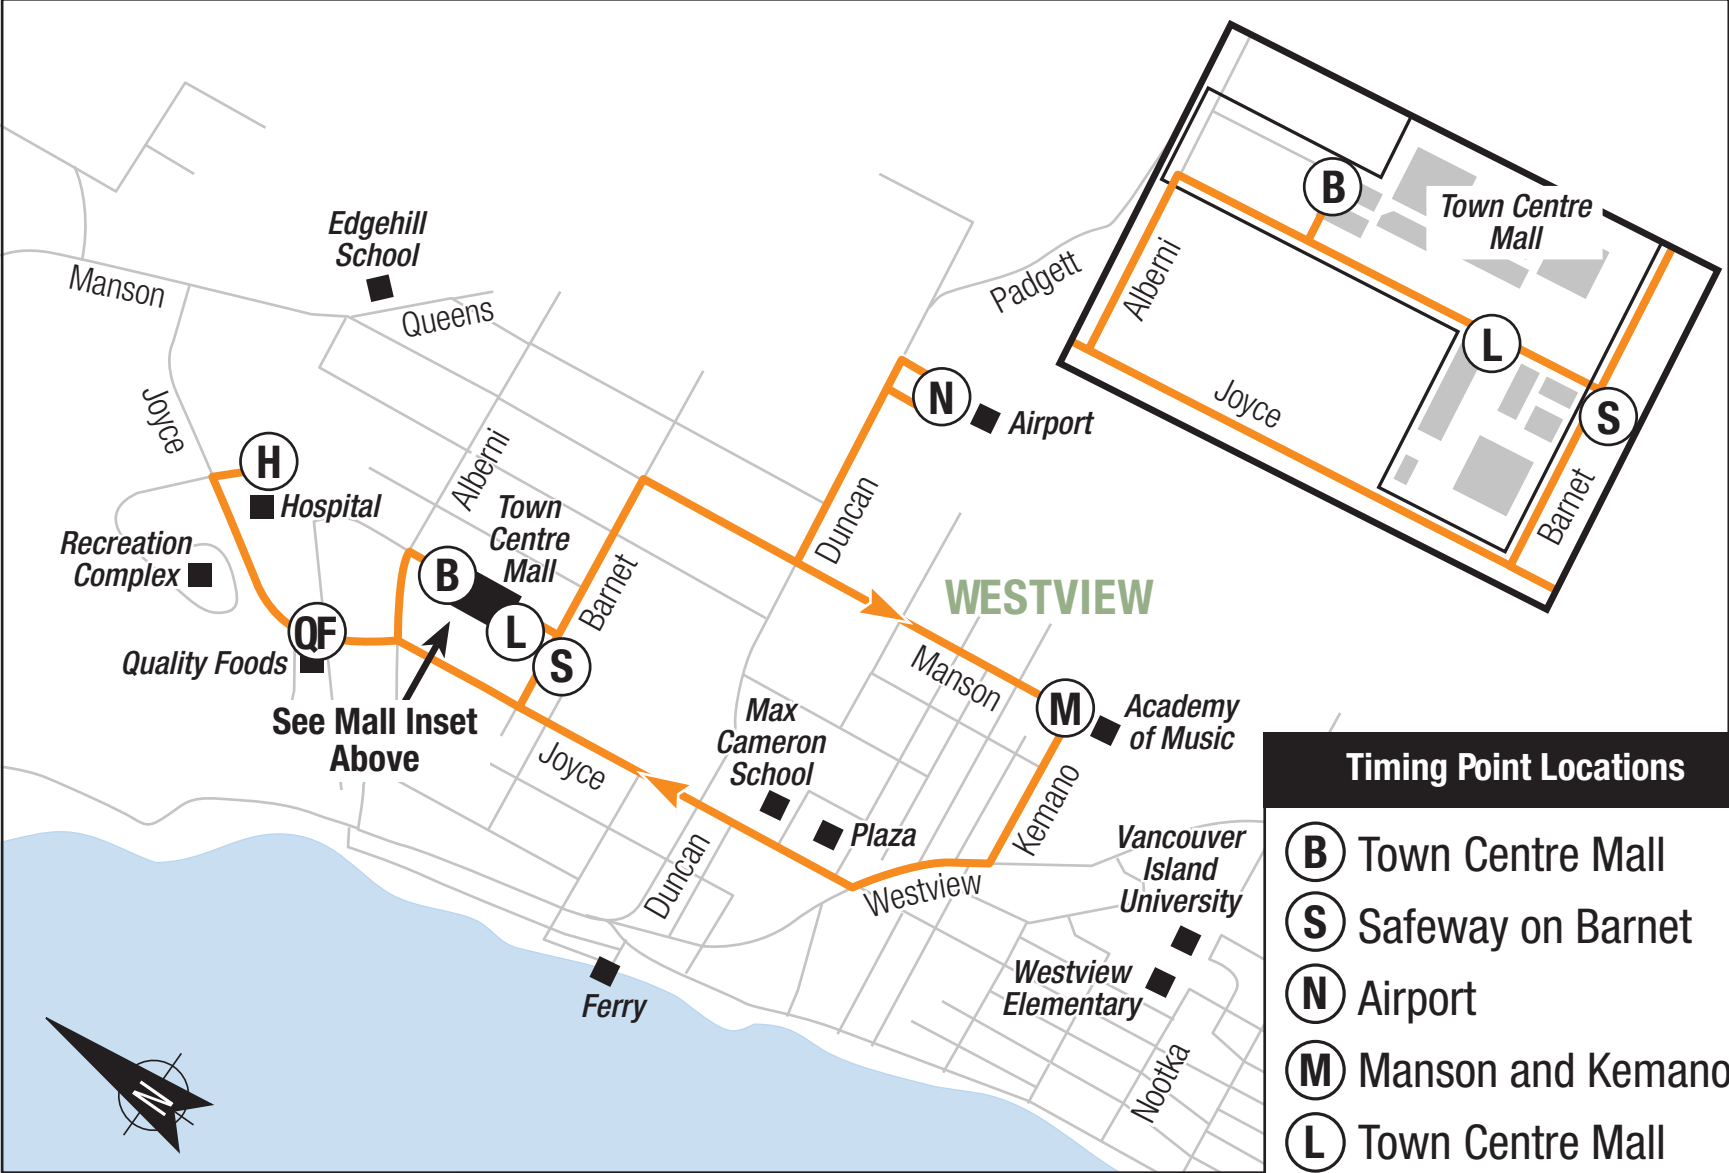

3 Upper Westview

- Timing Point Locations**
- (B)** Town Centre Mall
 - (S)** Safeway on Barnet
 - (N)** Airport
 - (M)** Manson and Kemano
 - (L)** Town Centre Mall (South)
 - (H)** Hospital
 - (QF)** Quality Foods