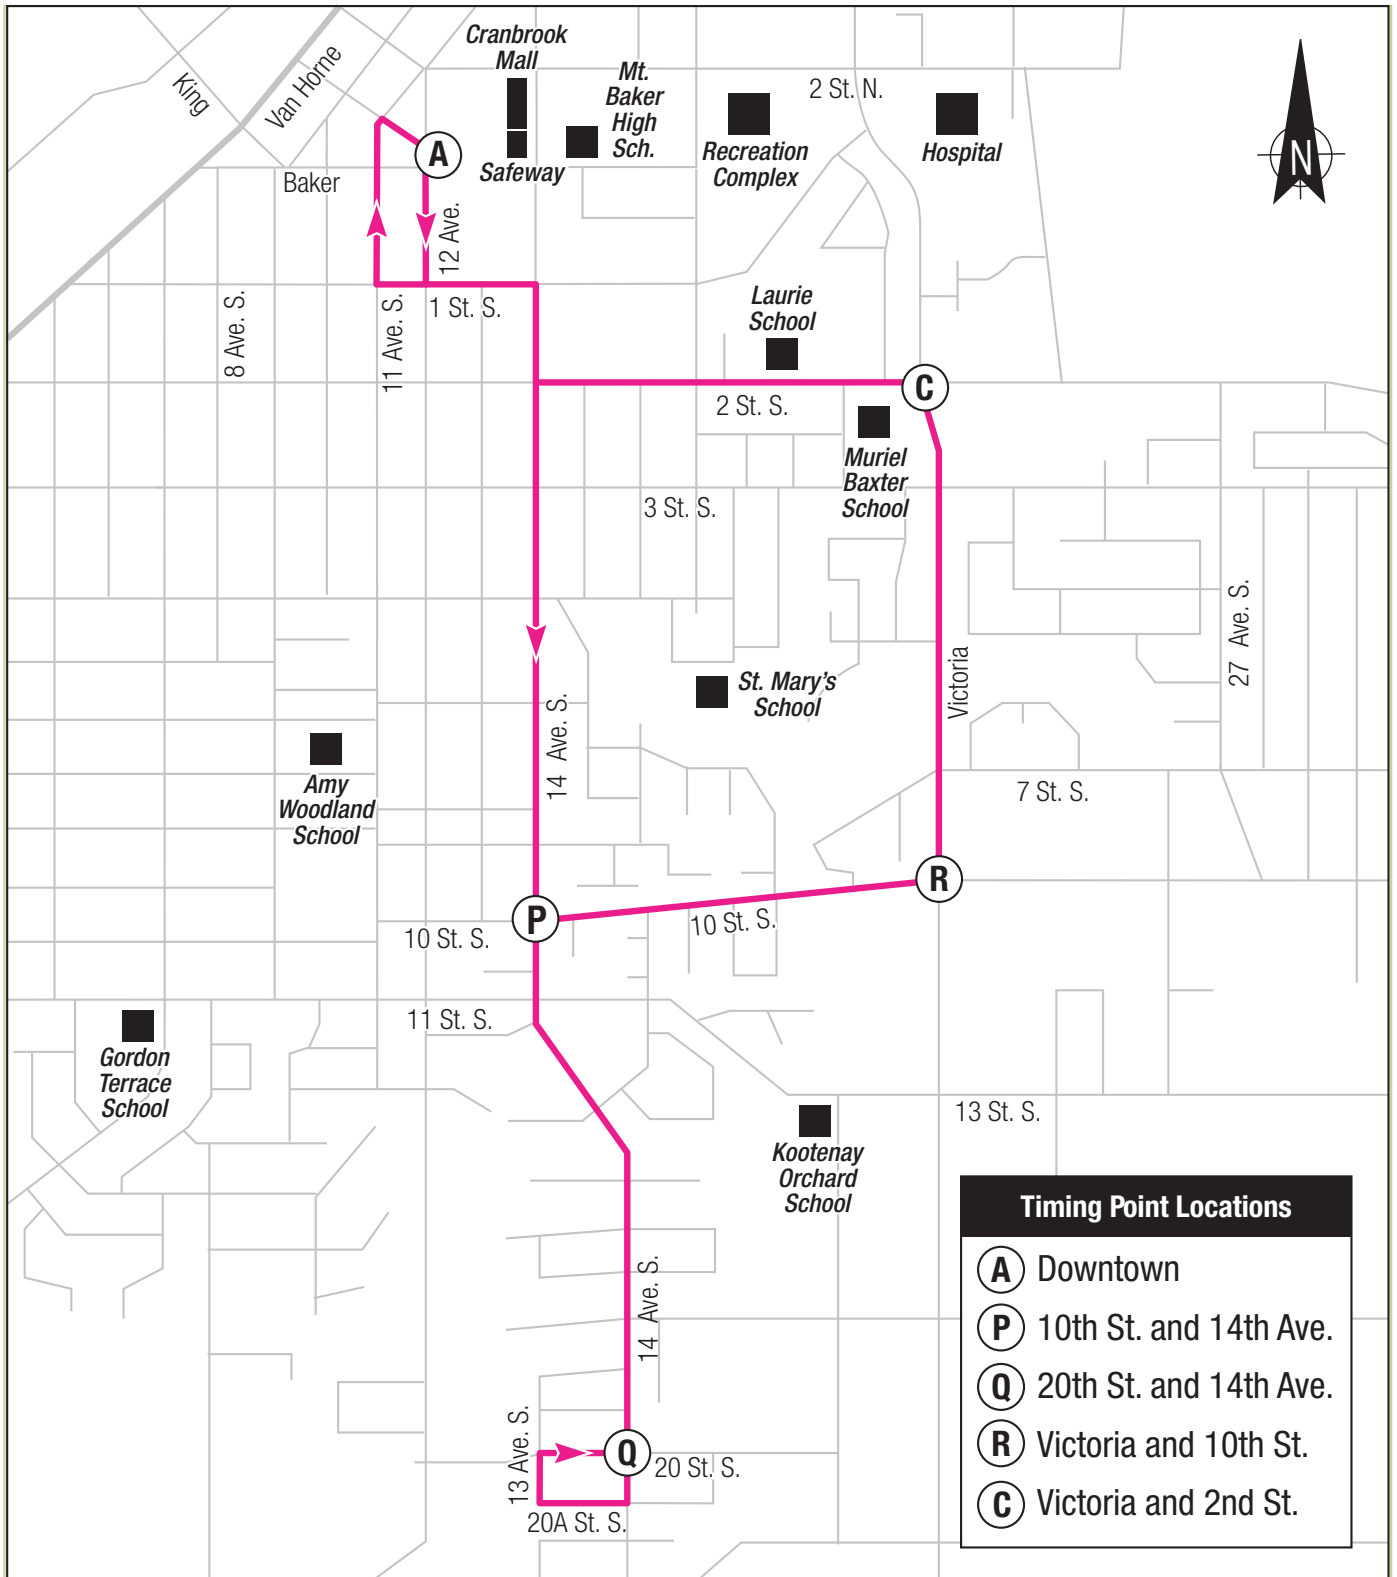

14 14th Avenue

Timing Point Locations	
(A)	Downtown
(P)	10th St. and 14th Ave.
(Q)	20th St. and 14th Ave.
(R)	Victoria and 10th St.
(C)	Victoria and 2nd St.