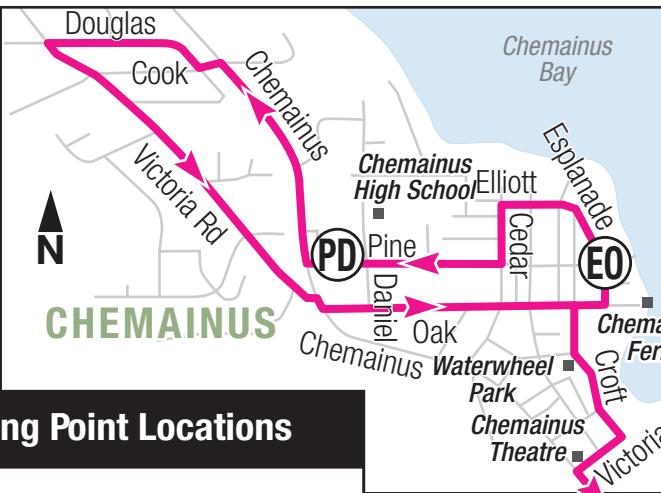

# 6 Crofton / Chemainus

To Ladysmith To Crofton

To Crofton, Chemainus & Ladysmith See maps

## Timing Point Locations

- (F)** Village Green Mall
- (A)** Train Station
- (N)** Lakes and Moose
- (HO)** Herd and Osborne Bay
- (CF)** Joan and Queen
- (CW)** Chemainus and Crofton
- (HA)** Halalt
- (HC)** Henry and Chemainus
- (EO)** Esplanade and Oak
- (PD)** Pine and Daniel

6A via Chemainus Rd

6B via Trans-Canada Hwy

HALALT FIRST NATION

CITY OF DUNCAN

CROFTON

CROFTON