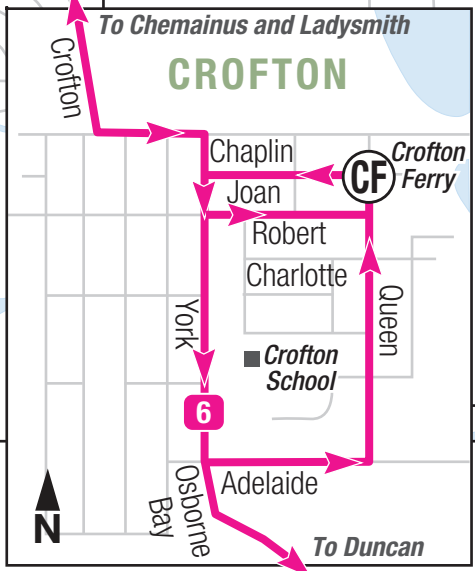

# 6 Crofton / Chemainus

To Ladysmith To Crofton

To Crofton, Chemainus & Ladysmith See maps

## Timing Point Locations

- (F)** Village Green Mall
- (A)** Train Station
- (N)** Lakes and Moose
- (HO)** Herd and Osborne Bay
- (CF)** Joan and Queen
- (CW)** Chemainus and Crofton
- (HA)** Halalt
- (HC)** Henry and Chemainus
- (EO)** Esplanade and Oak
- (PD)** Pine and Daniel

6A via Chemainus Rd

6B via Trans-Canada Hwy

HALALT FIRST NATION

CITY OF DUNCAN

CROFTON

CROFTON