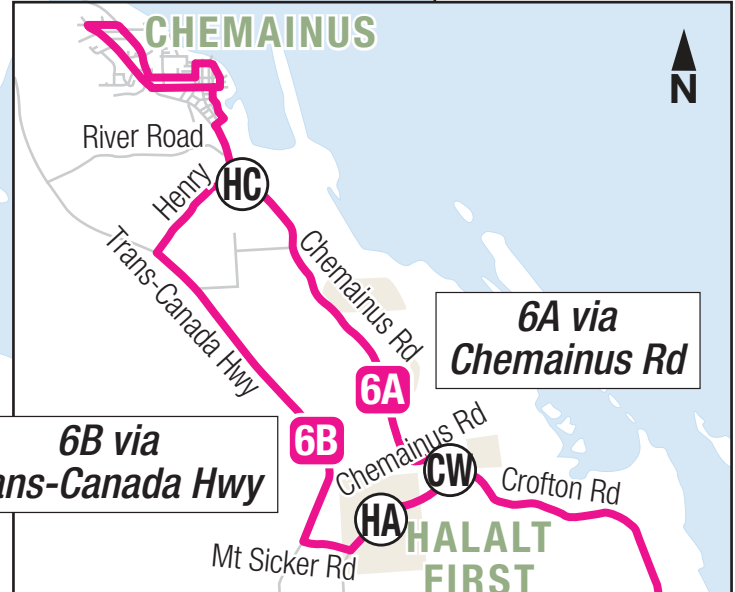

# 6 Crofton / Chemainus

To Ladysmith To Crofton

To Crofton, Chemainus & Ladysmith See maps

## Timing Point Locations

- (F)** Village Green Mall
- (A)** Train Station
- (N)** Lakes and Moose
- (HO)** Herd and Osborne Bay
- (CF)** Joan and Queen
- (CW)** Chemainus and Crofton
- (HA)** Halalt
- (HC)** Henry and Chemainus
- (EO)** Esplanade and Oak
- (PD)** Pine and Daniel

6A via Chemainus Rd

6B via Trans-Canada Hwy

HALALT FIRST NATION

CITY OF DUNCAN

CROFTON

CROFTON