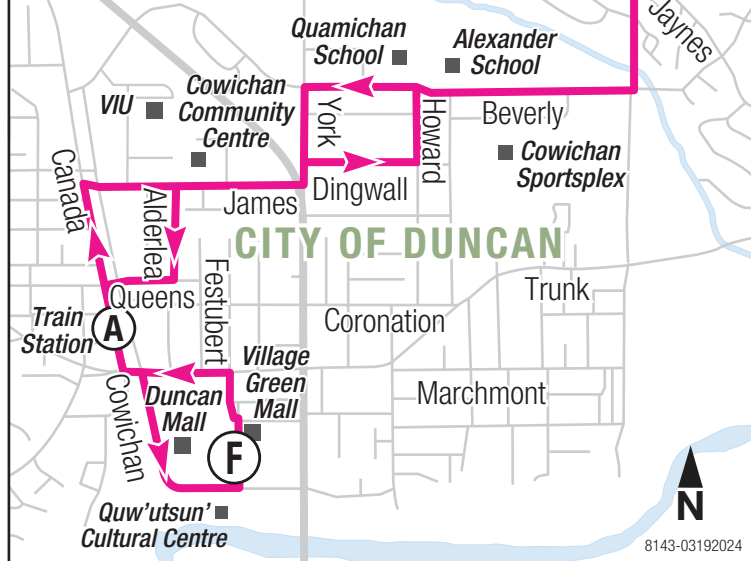

# 6 Crofton / Chemainus

To Ladysmith To Crofton

To Crofton, Chemainus & Ladysmith See maps

## Timing Point Locations

- (F)** Village Green Mall
- (A)** Train Station
- (N)** Lakes and Moose
- (HO)** Herd and Osborne Bay
- (CF)** Joan and Queen
- (CW)** Chemainus and Crofton
- (HA)** Halalt
- (HC)** Henry and Chemainus
- (EO)** Esplanade and Oak
- (PD)** Pine and Daniel

6A via Chemainus Rd

6B via Trans-Canada Hwy

HALALT FIRST NATION

CITY OF DUNCAN

CROFTON

CROFTON