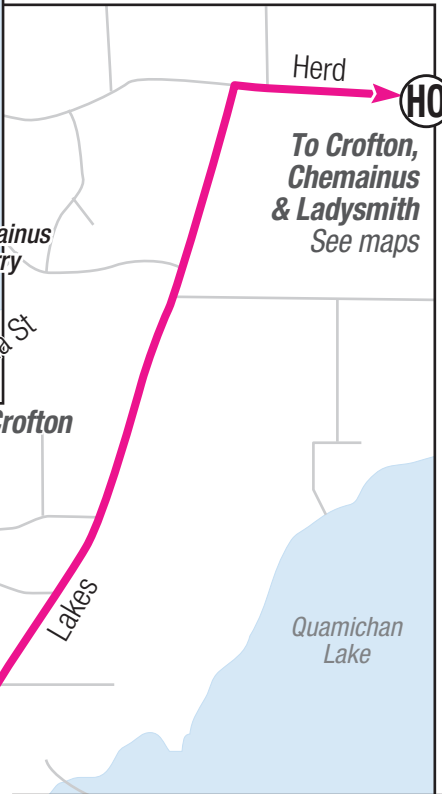

# 6 Crofton / Chemainus

To Ladysmith To Crofton

To Crofton, Chemainus & Ladysmith See maps

## Timing Point Locations

- (F)** Village Green Mall
- (A)** Train Station
- (N)** Lakes and Moose
- (HO)** Herd and Osborne Bay
- (CF)** Joan and Queen
- (CW)** Chemainus and Crofton
- (HA)** Halalt
- (HC)** Henry and Chemainus
- (EO)** Esplanade and Oak
- (PD)** Pine and Daniel

6A via Chemainus Rd

6B via Trans-Canada Hwy

HALALT FIRST NATION

CITY OF DUNCAN

CROFTON

CROFTON