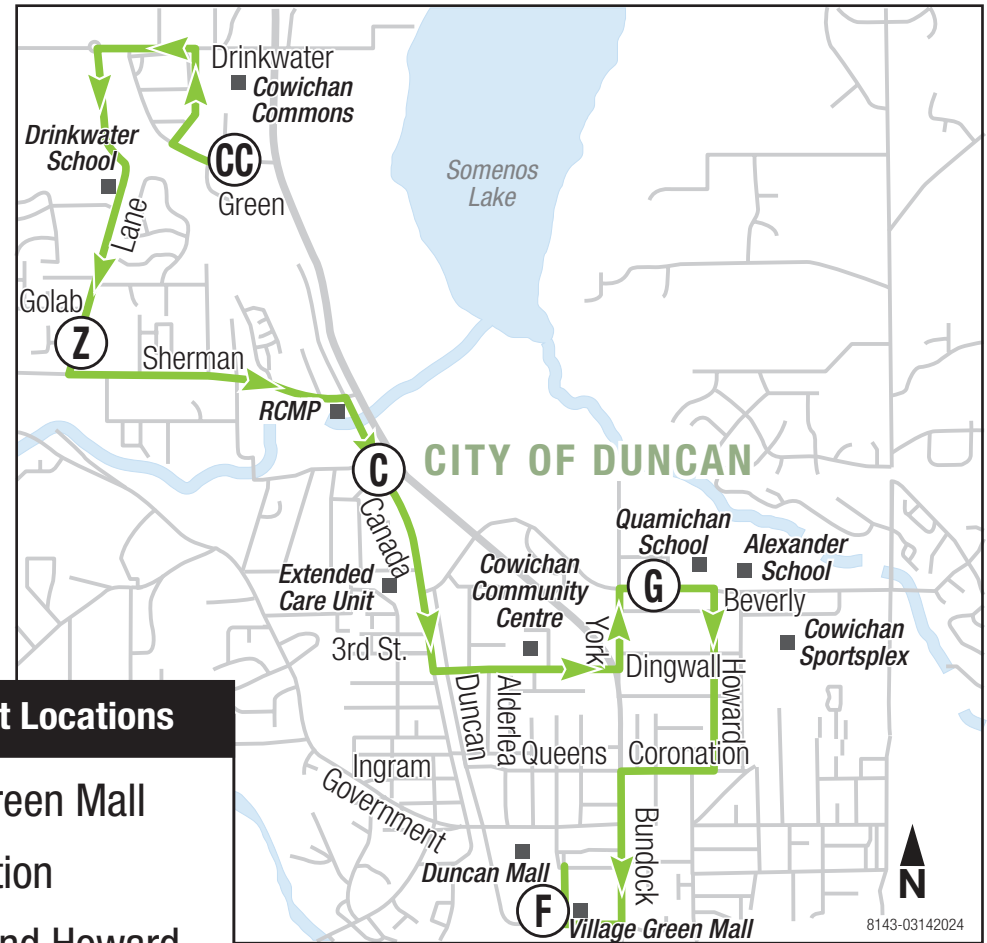

### 3 Quamichan to Cowichan Commons

### 3 Quamichan to Duncan

**Timing Point Locations**

- (F) Village Green Mall
- (A) Train Station
- (G) Beverly and Howard
- (EL) James and Elvins
- (C) Canada and Philip
- (Z) Lane and Golab
- (CC) Cowichan Commons