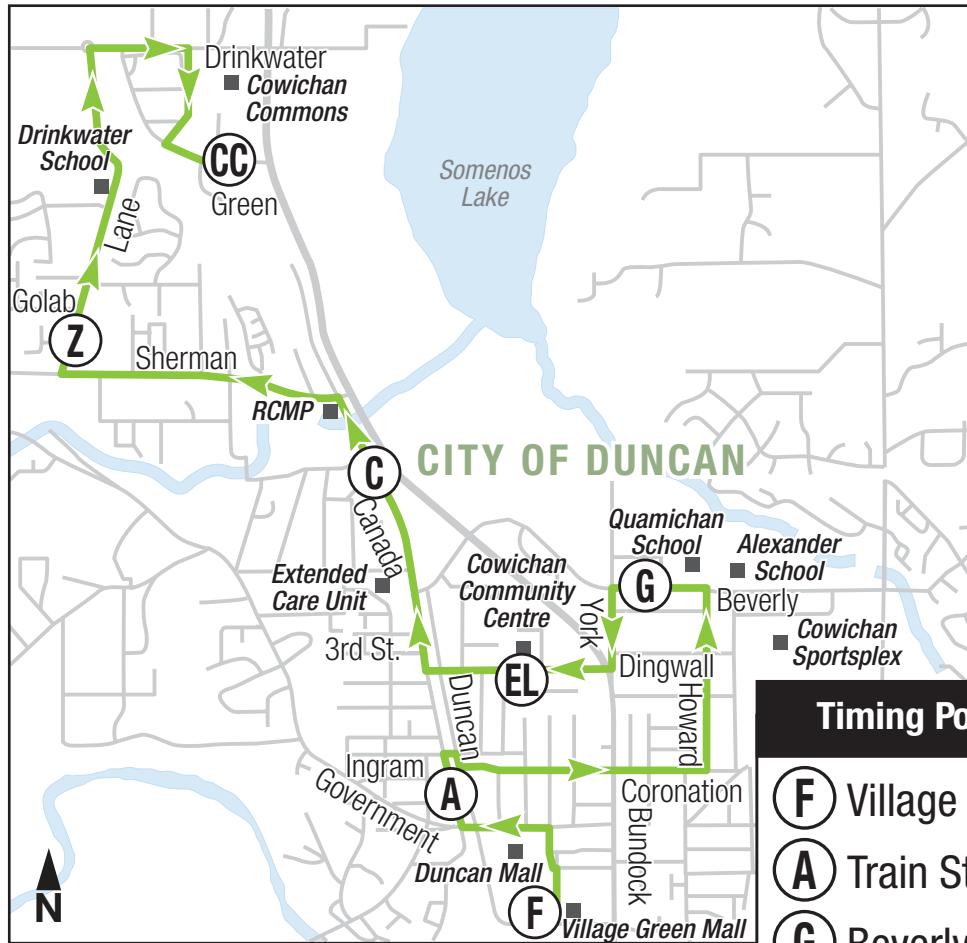

### 3 Quamichan to Cowichan Commons

### 3 Quamichan to Duncan

**Timing Point Locations**

- (F) Village Green Mall
- (A) Train Station
- (G) Beverly and Howard
- (EL) James and Elvins
- (C) Canada and Philip
- (Z) Lane and Golab
- (CC) Cowichan Commons