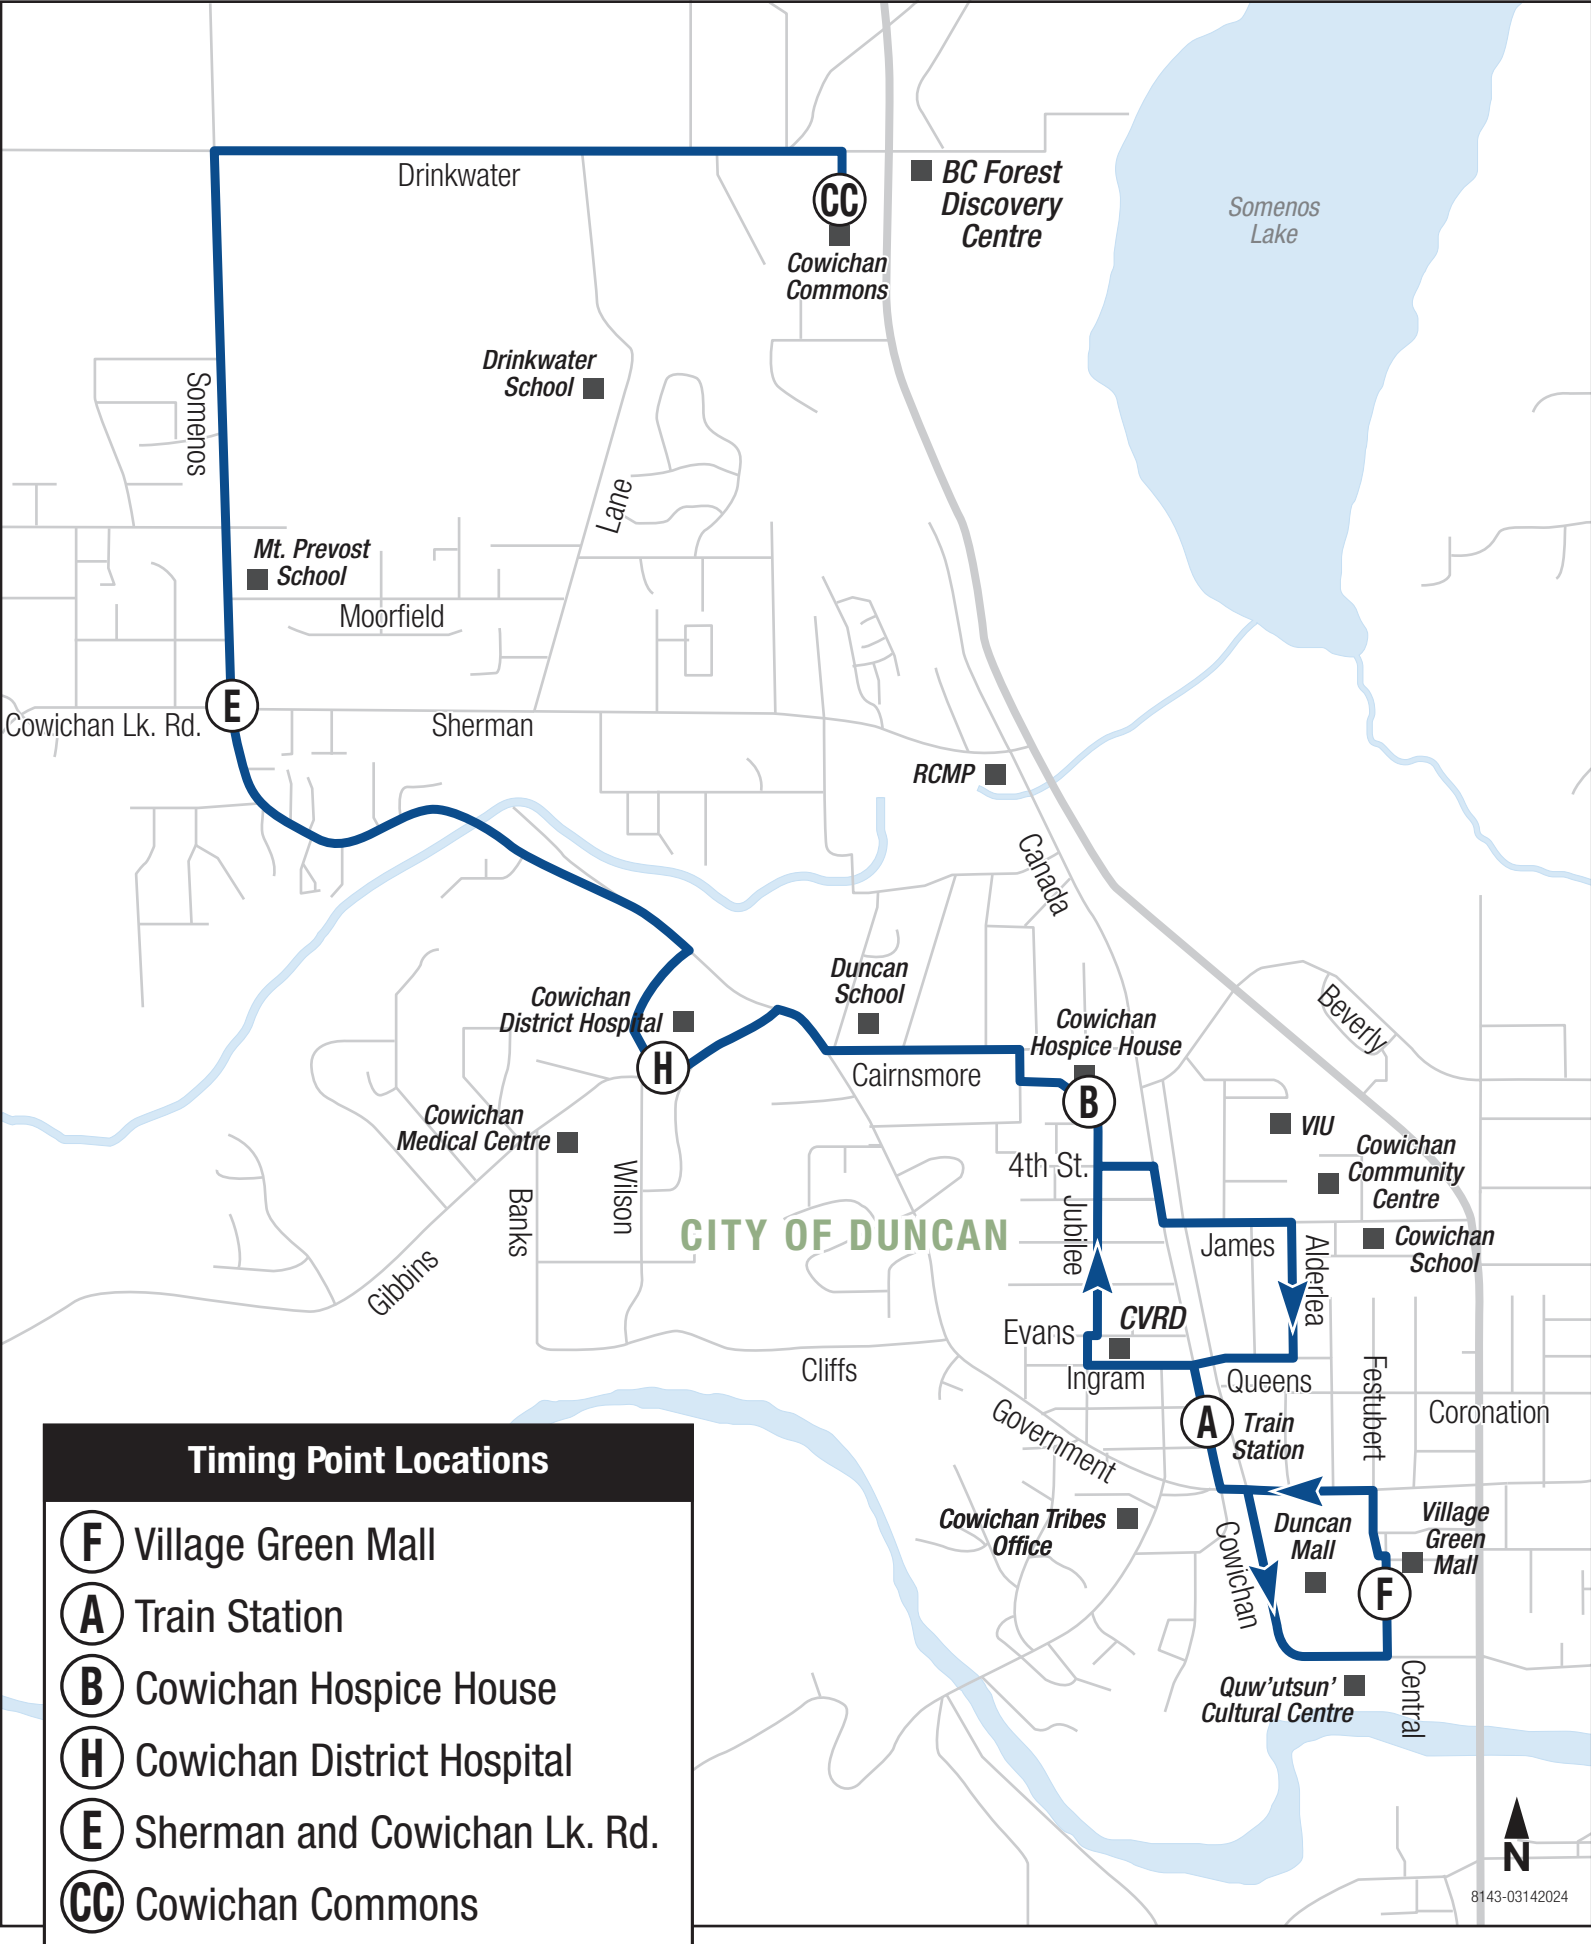

2 Mt. Prevost

Timing Point Locations

- F** Village Green Mall
- A** Train Station
- B** Cowichan Hospice House
- H** Cowichan District Hospital
- E** Sherman and Cowichan Lk. Rd.
- CC** Cowichan Commons