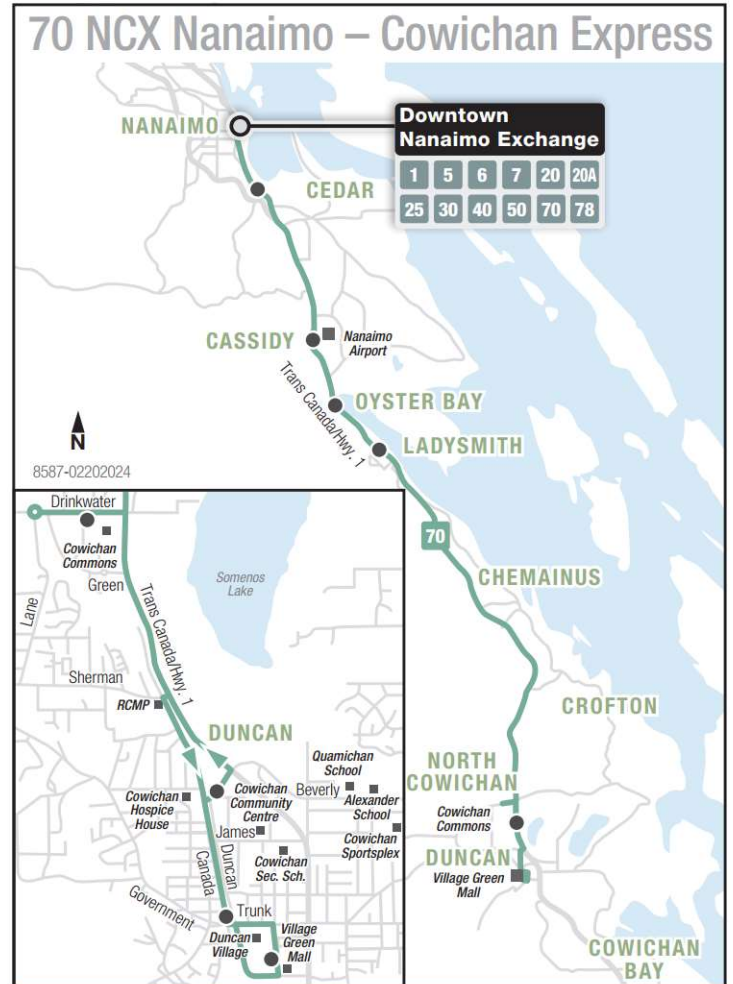

70 NCX Nanaimo – Cowichan Express

Route 70 NCX Nanaimo – Cowichan Express is an interregional service available Monday to Saturday for customers travelling between Nanaimo and the Cowichan Valley, except statutory holidays. Saturday service is offered on Easter Monday and Boxing Day. For more information about Cowichan Valley local routes please call 250-746-9899.

70 NCX							
Downtown Nanaimo Exchange	South Parkway Plaza	Nanaimo Airport (YCD)	1st Ave. at Trans Canada Hwy.	Cowichan Commons	Beverly Corners	Duncan Train Station	Village Green Mall: London Drugs
to Duncan							
Monday to Friday							
5:08	5:15	5:29	5:42	6:06	6:10	6:15	6:18
6:14	6:21	6:35	6:48	7:12	7:16	7:21	7:24
7:57	8:04	8:18	8:31	8:55	8:59	9:04	9:07
11:26	11:33	11:47	12:00	12:24	12:28	12:33	12:36
2:16	2:23	2:37	2:50	3:14	3:18	3:23	3:26
4:10	4:17	4:31	4:44	5:08	5:12	5:17	5:20
5:40	5:47	6:01	6:14	6:38	6:42	6:47	6:50
Saturday							
6:55	7:02	7:16	7:29	7:53	7:57	8:02	8:05
7:55	8:02	8:16	8:29	8:53	8:57	9:02	9:05
11:03	11:10	11:24	11:37	12:01	12:05	12:10	12:13
2:17	2:24	2:38	2:51	3:15	3:19	3:24	3:27
3:51	3:58	4:12	4:25	4:49	4:53	4:58	5:01
5:41	5:48	6:02	6:15	6:39	6:43	6:48	6:51

70 NCX							
Village Green Mall: London Drugs	Duncan Train Station	Beverly Corners	Cowichan Commons	1st Ave. at Trans Canada Hwy.	Nanaimo Airport (YCD)	Lawlor Rd. at South Parkway Plaza	Downtown Nanaimo Exchange
to Nanaimo							
Monday to Friday							
6:25	6:27	6:29	6:38	7:01	7:12	7:26	7:35
7:31	7:33	7:35	7:44	8:07	8:18	8:32	8:41
9:14	9:16	9:18	9:27	9:50	10:01	10:15	10:24
12:43	12:45	12:47	12:56	1:19	1:30	1:44	1:53
3:33	3:35	3:37	3:46	4:09	4:20	4:34	4:43
5:27	5:29	5:31	5:40	6:03	6:14	6:28	6:37
6:57	6:59	7:01	7:10	7:33	7:44	7:58	8:07
Saturday							
8:12	8:14	8:16	8:25	8:48	8:59	9:13	9:22
9:12	9:14	9:16	9:25	9:48	9:59	10:13	10:22
12:33	12:35	12:37	12:46	1:09	1:20	1:34	1:43
3:40	3:42	3:44	3:53	4:16	4:27	4:41	4:50
5:08	5:10	5:12	5:21	5:44	5:55	6:09	6:18
6:58	7:00	7:02	7:11	7:34	7:45	7:59	8:08