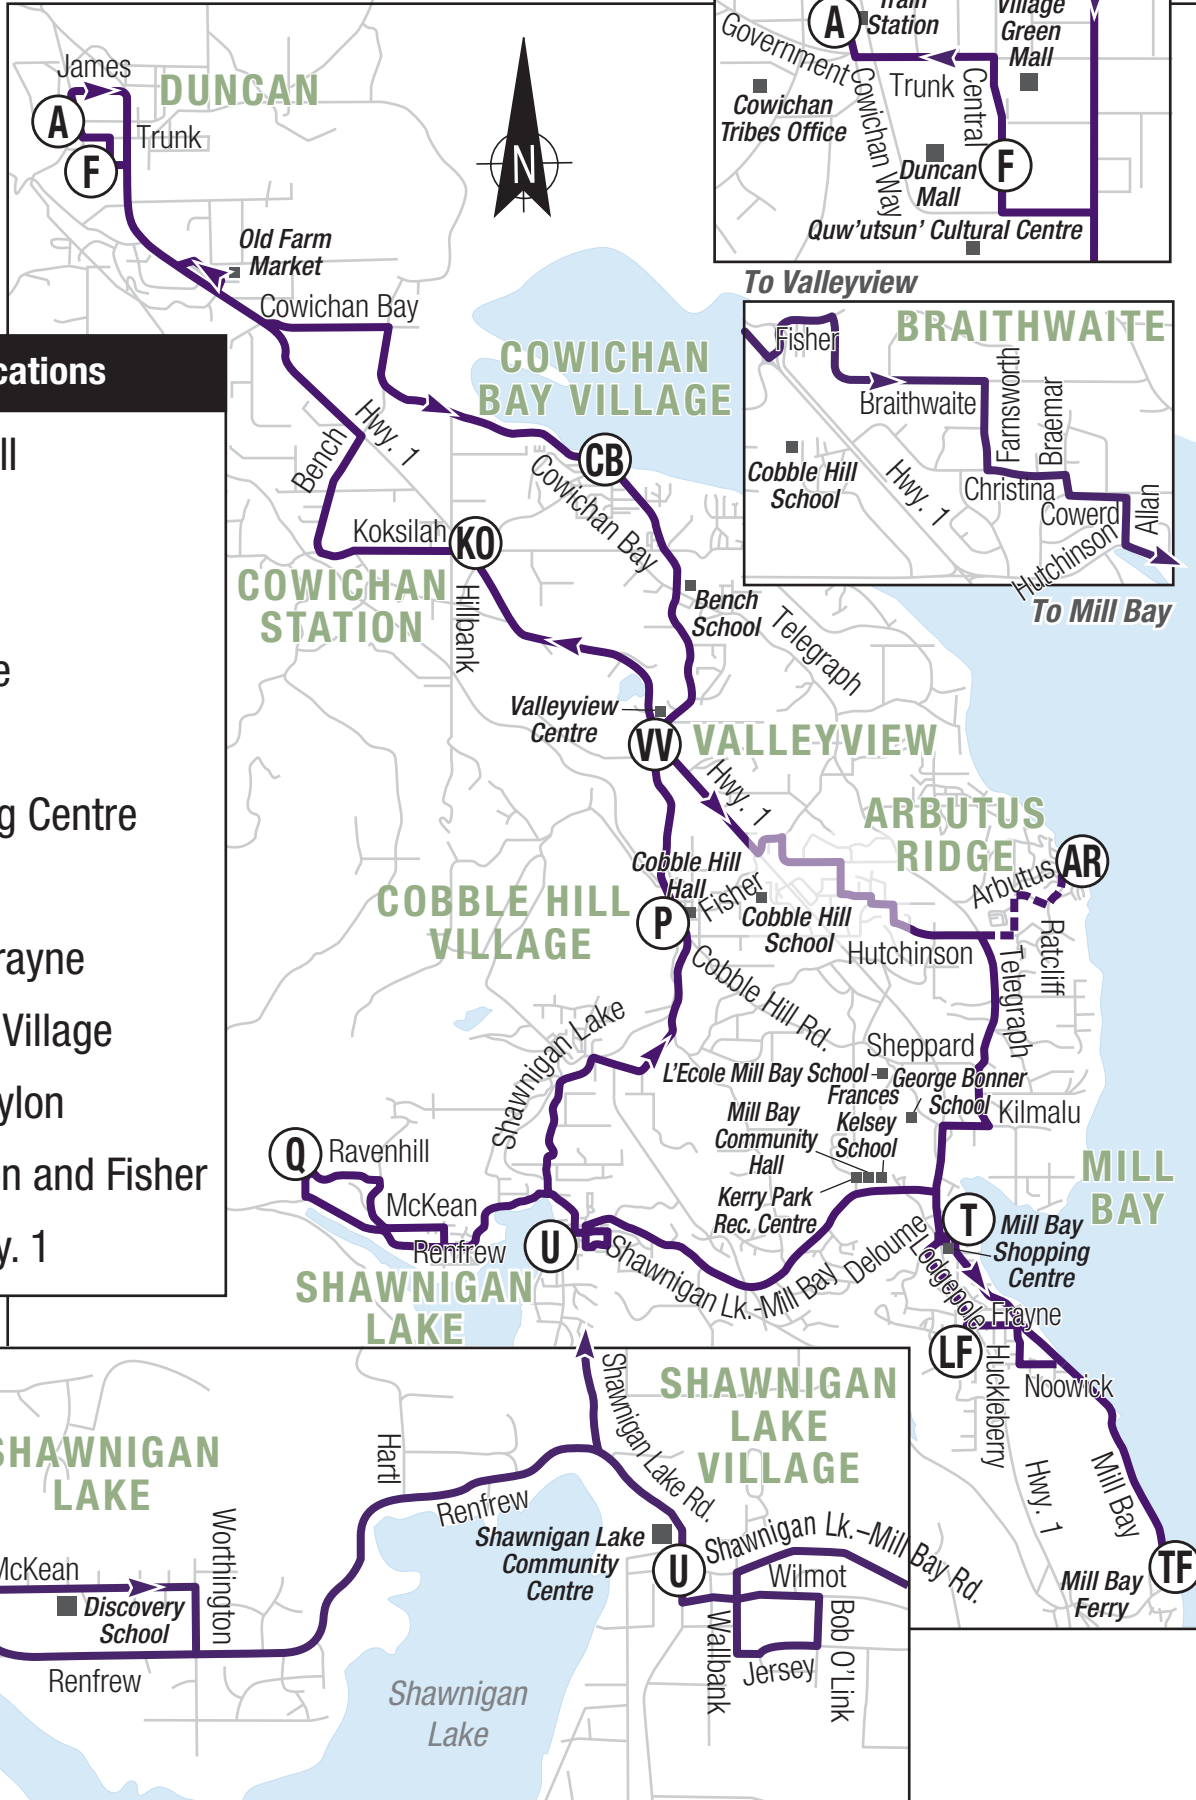

**8 Mill Bay via Telegraph Rd.
8 Duncan via Shawnigan Lake**

To Valleyview

To Mill Bay

- Timing Point Locations**
- F** Village Green Mall
 - A** Train Station
 - CB** Cowichan Bay
 - VV** Valleyview Centre
 - AR** Arbutus Ridge
 - T** Mill Bay Shopping Centre
 - TF** Mill Bay Ferry
 - LF** Lodgepole and Frayne
 - U** Shawnigan Lake Village
 - Q** Ravenhill and Ceylon
 - P** Cobble Hill Station and Fisher
 - KO** Koksilah and Hwy. 1