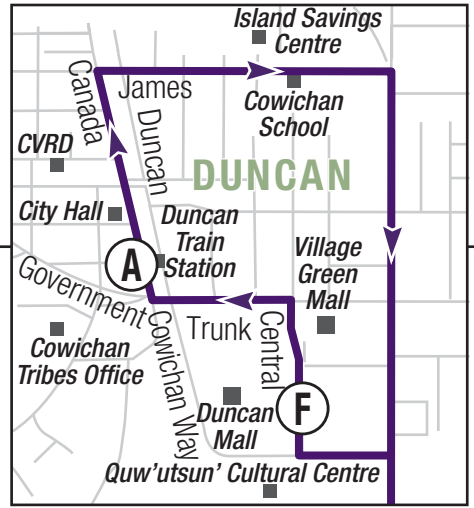

**8 Mill Bay via Telegraph Rd.
8 Duncan via Shawnigan Lake**

To Valleyview

To Mill Bay

- Timing Point Locations**
- F** Village Green Mall
 - A** Train Station
 - CB** Cowichan Bay
 - VV** Valleyview Centre
 - AR** Arbutus Ridge
 - T** Mill Bay Shopping Centre
 - TF** Mill Bay Ferry
 - LF** Lodgepole and Frayne
 - U** Shawnigan Lake Village
 - Q** Ravenhill and Ceylon
 - P** Cobble Hill Station and Fisher
 - KO** Koksilah and Hwy. 1