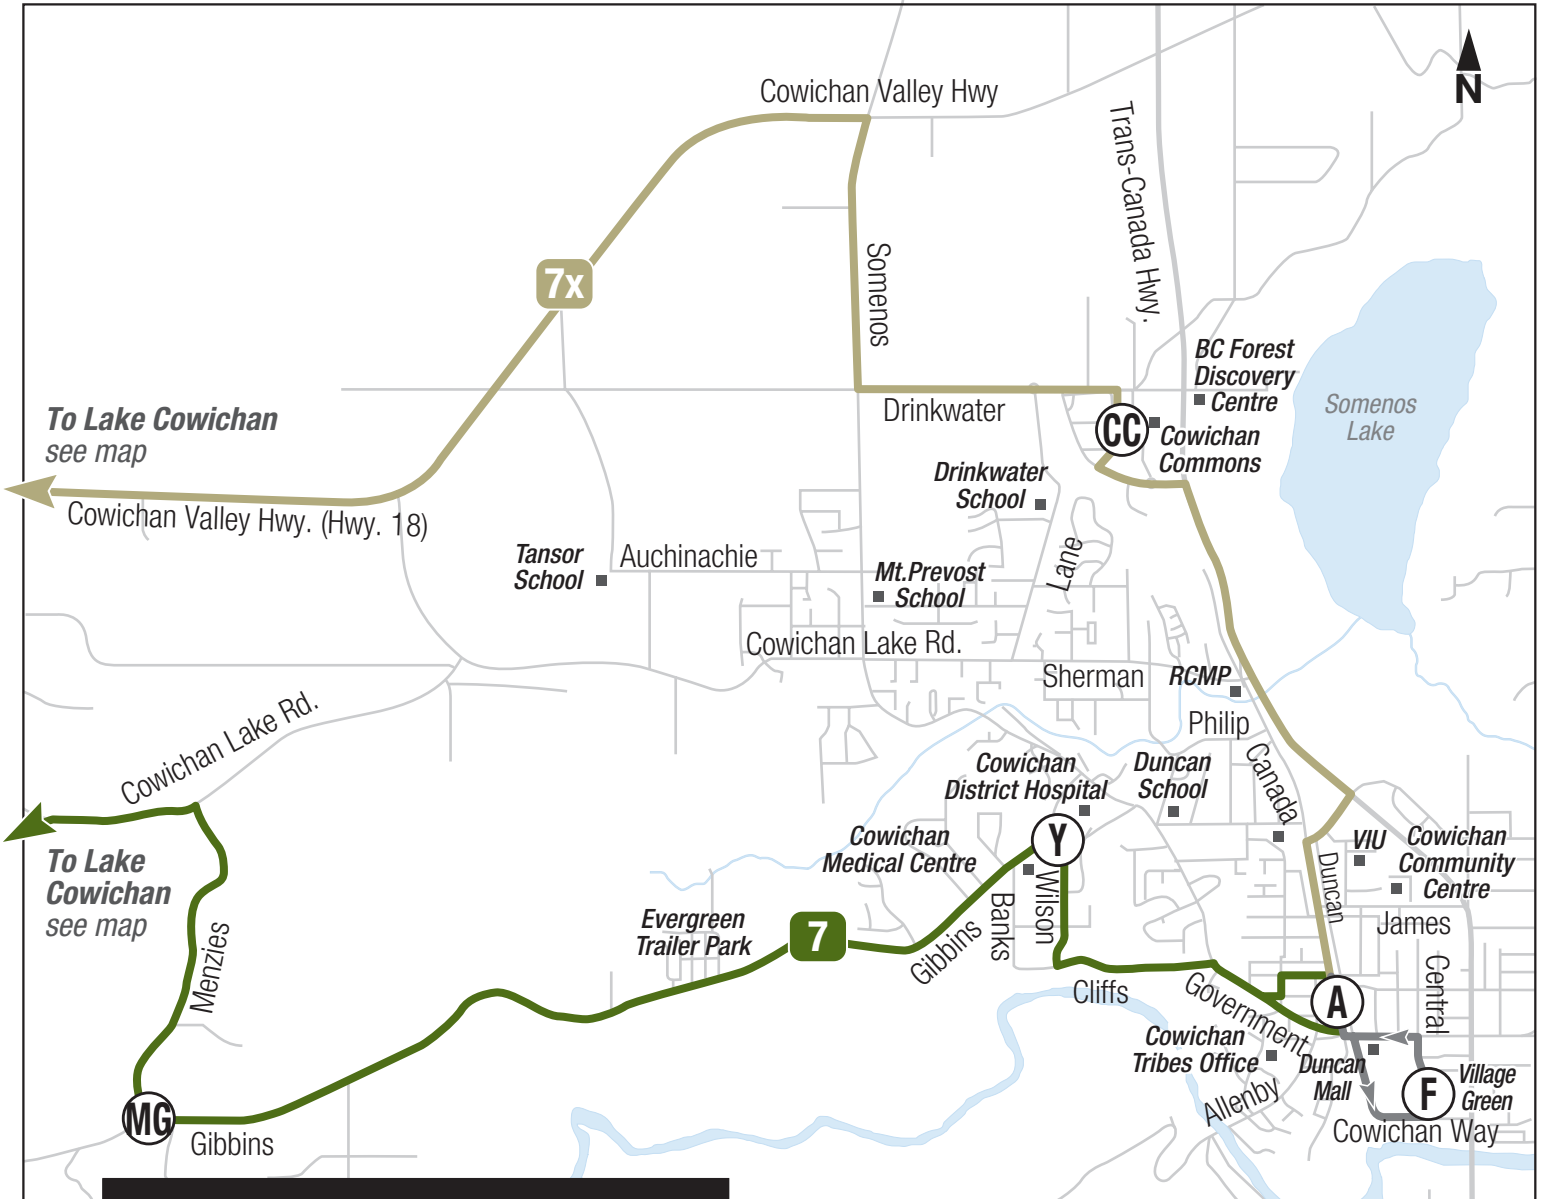

7 Cowichan Lake via Gibbins

7 Cowichan Lake Express

Timing Point Locations

- (F)** Village Green Mall
- (A)** Train Station
- (Y)** Wilson and Gibbins
- (MG)** Menzies and Gibbins
- (CK)** Cowichan Lake Rd. and Kapoor
- (CC)** Cowichan Commons
- (M)** Lake Cowichan Town Centre
- (SS)** Somenos and Sahtlam

--- Limited Service