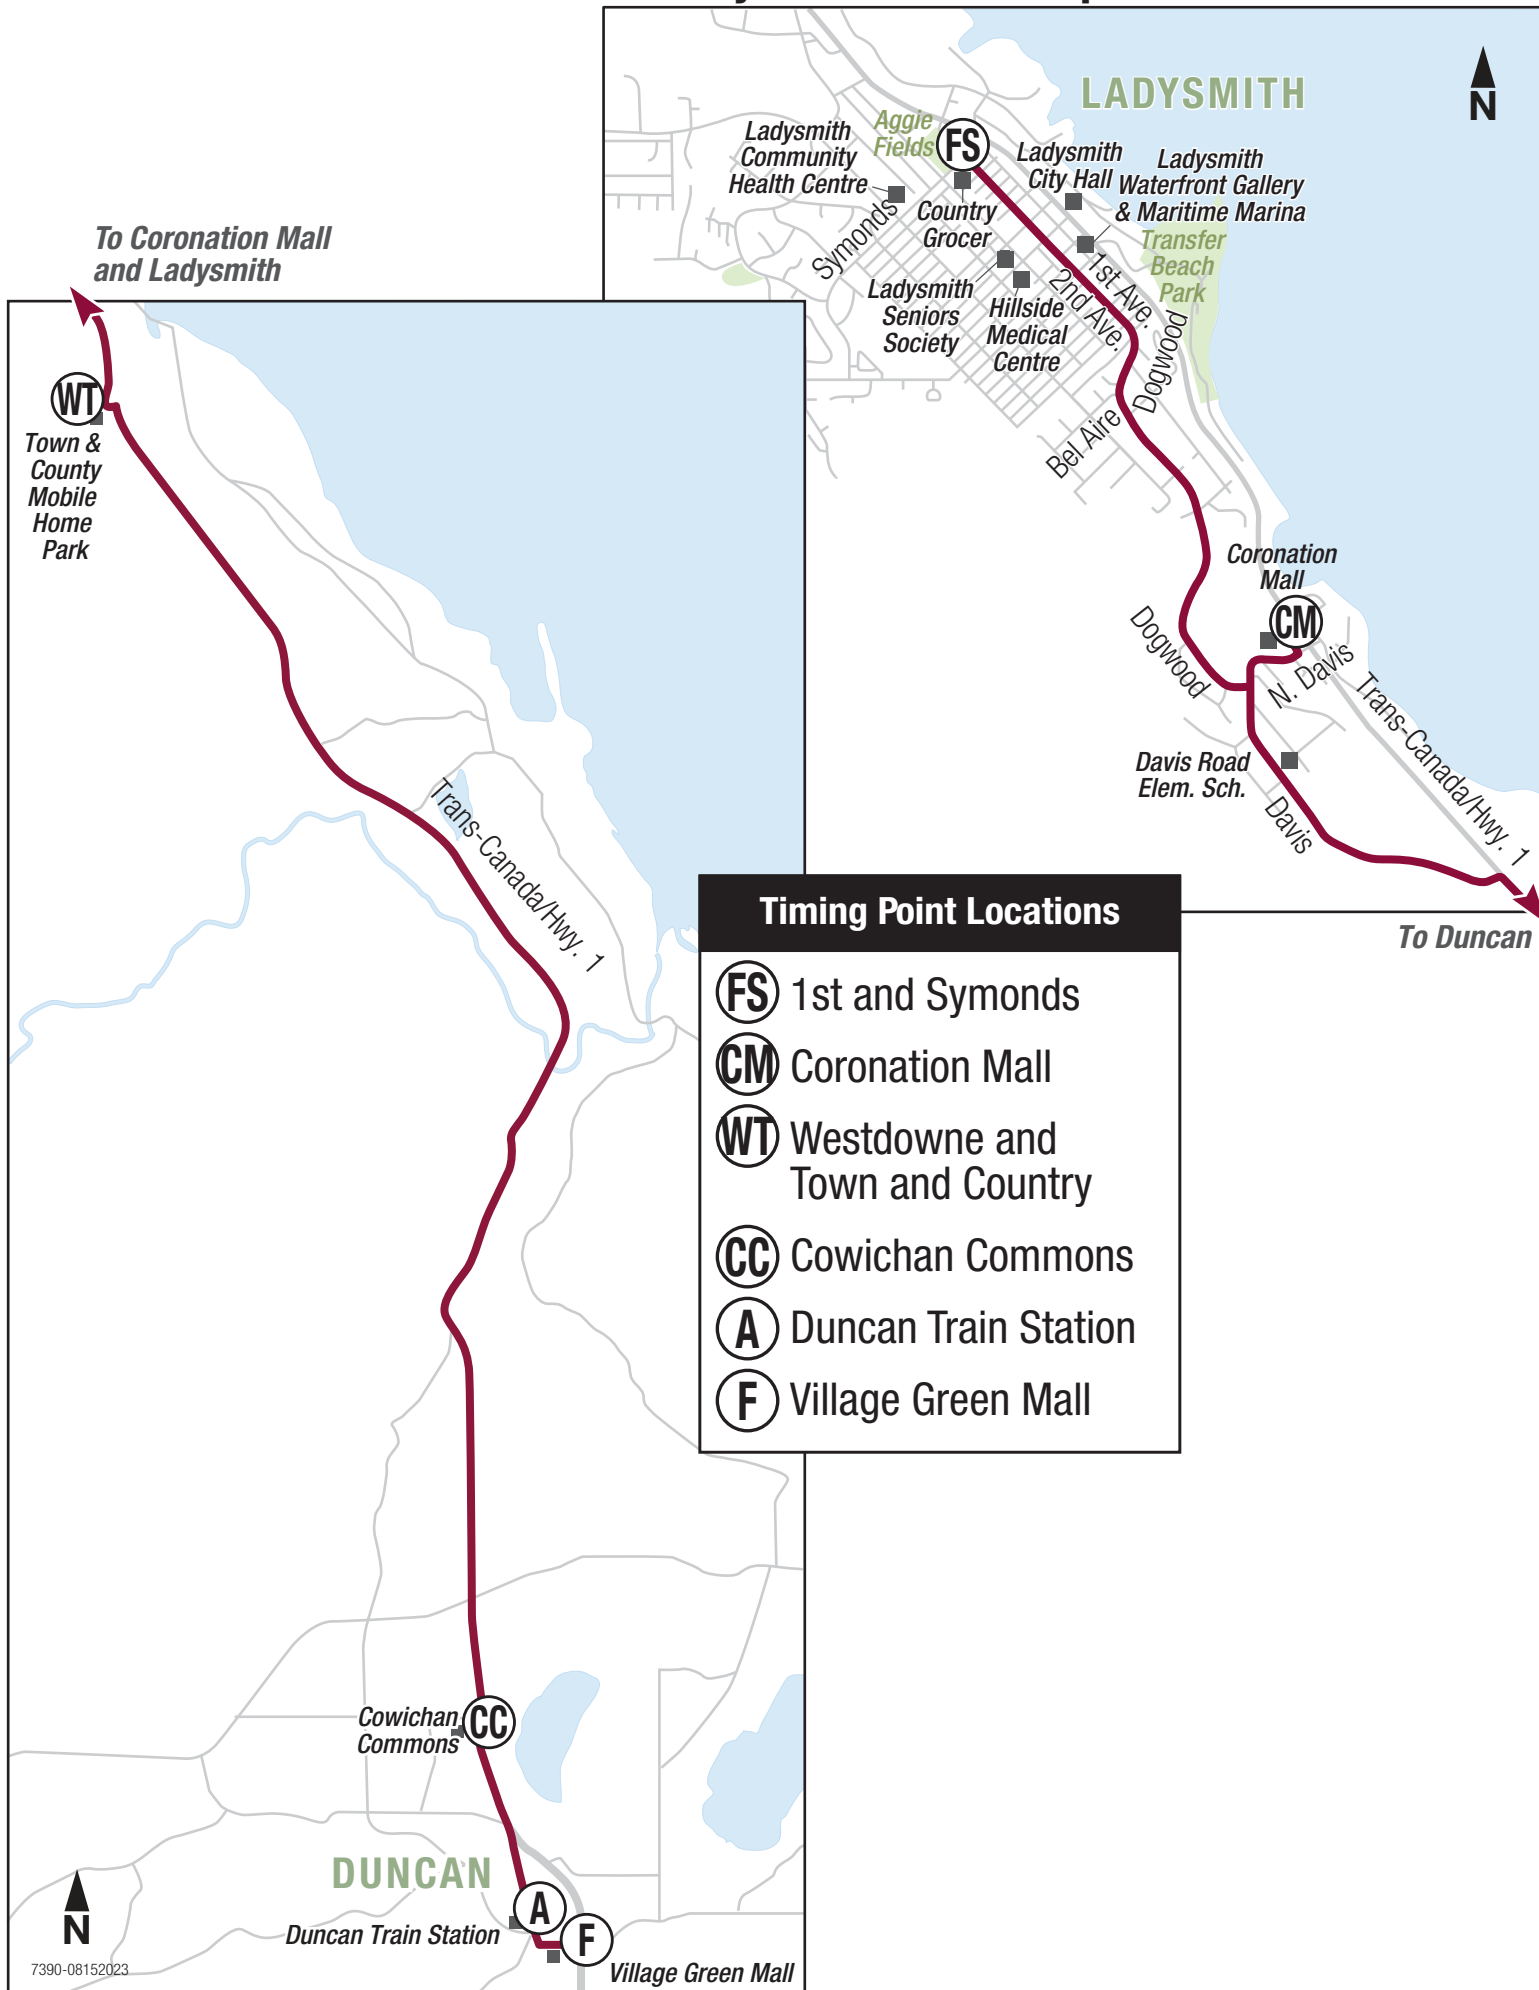

36 Ladysmith/Duncan Express

Timing Point Locations

- (FS)** 1st and Symonds
- (CM)** Coronation Mall
- (WT)** Westdowne and Town and Country
- (CC)** Cowichan Commons
- (A)** Duncan Train Station
- (F)** Village Green Mall