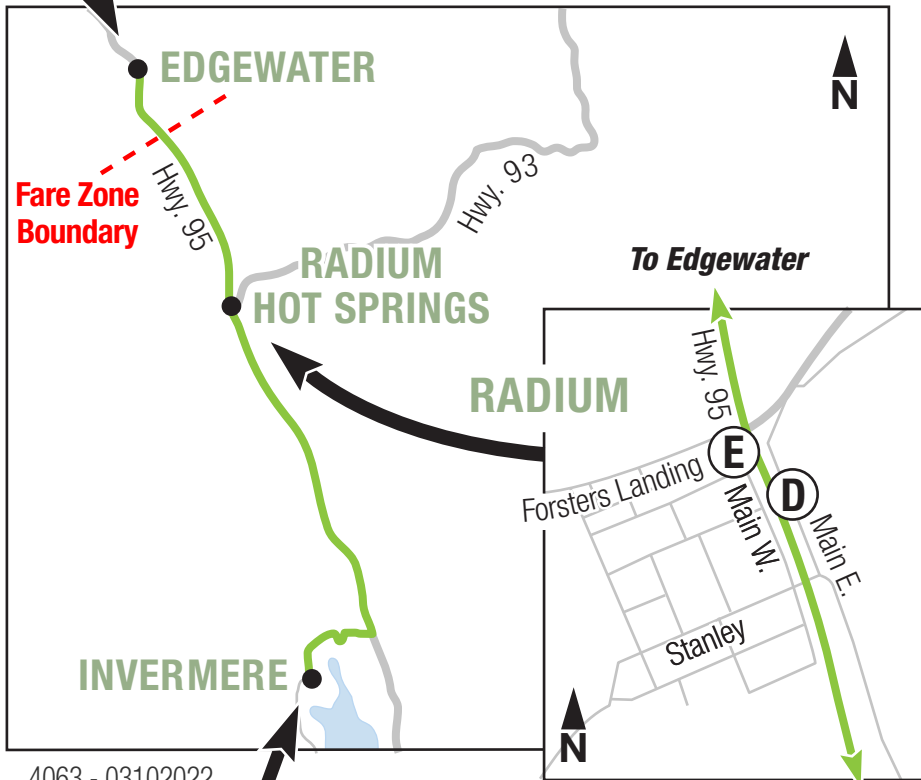

32 North Connector

Timing Point Locations	
(A)	Invermere: Sobeys
(B)	Centex
(D)	Radium Main Street East
(F)	Edgewater: Pips General Store
(E)	Radium Main Street West

To Radium

4063 - 03102022

To Radium

To Invermere