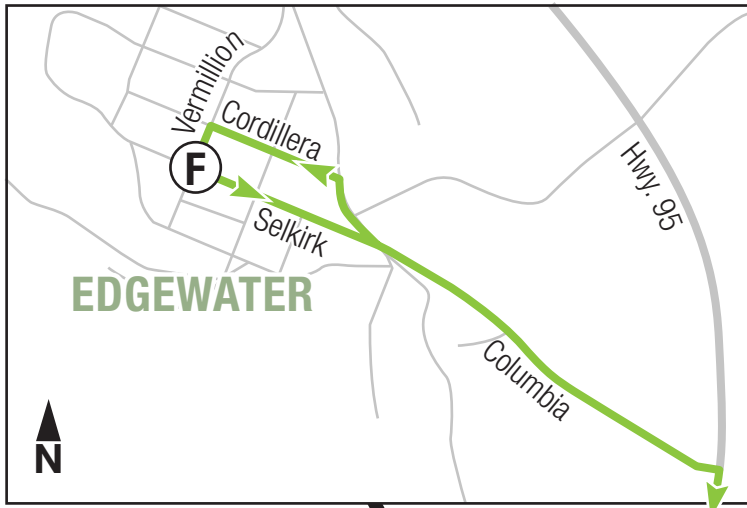

32 North Connector

Timing Point Locations	
(A)	Invermere: Sobeys
(B)	Centex
(D)	Radium Main Street East
(F)	Edgewater: Pips General Store
(E)	Radium Main Street West

To Radium

4063 - 03102022

To Radium

To Invermere