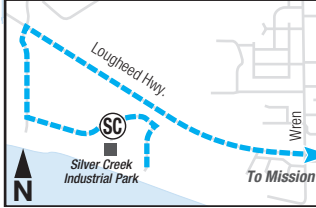

Mission

- **31** - Abbotsford-Mission
- **32** - West Heights
- **33** - Cedar Valley
- **34** - East Side
- **35** - Hatzic
- **39** - Shopper Shuttle
- Limited Service

10534-05202025