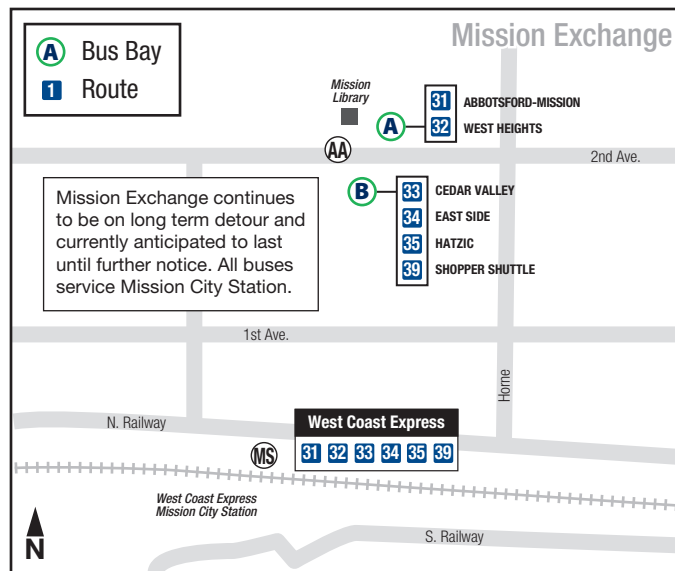

11524-05202025