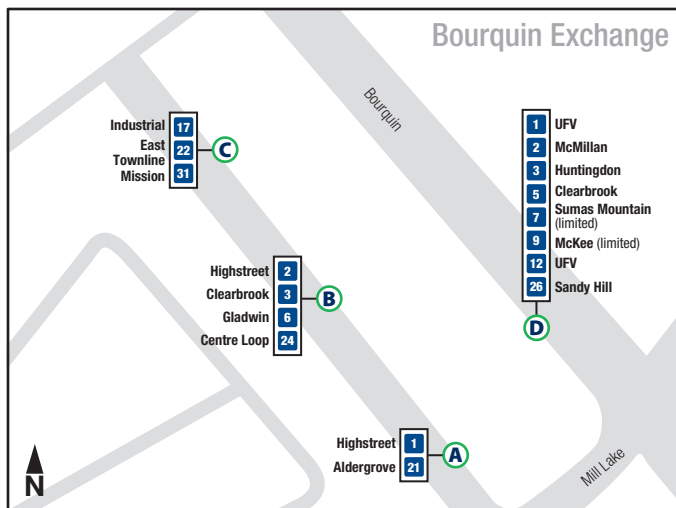

Exchanges

11524-05202025

DayPASS

A DayPASS is valid for unlimited local travel within the Central Fraser Valley Transit System the day of purchase. Effective October 1, 2025:

- An electronic DayPASS will be automatically applied to a Umo app or card after payment on the second trip of the day.
- A paper DayPASS can be purchased from the driver with cash.

DayPASS is not valid on the 66 FVX.