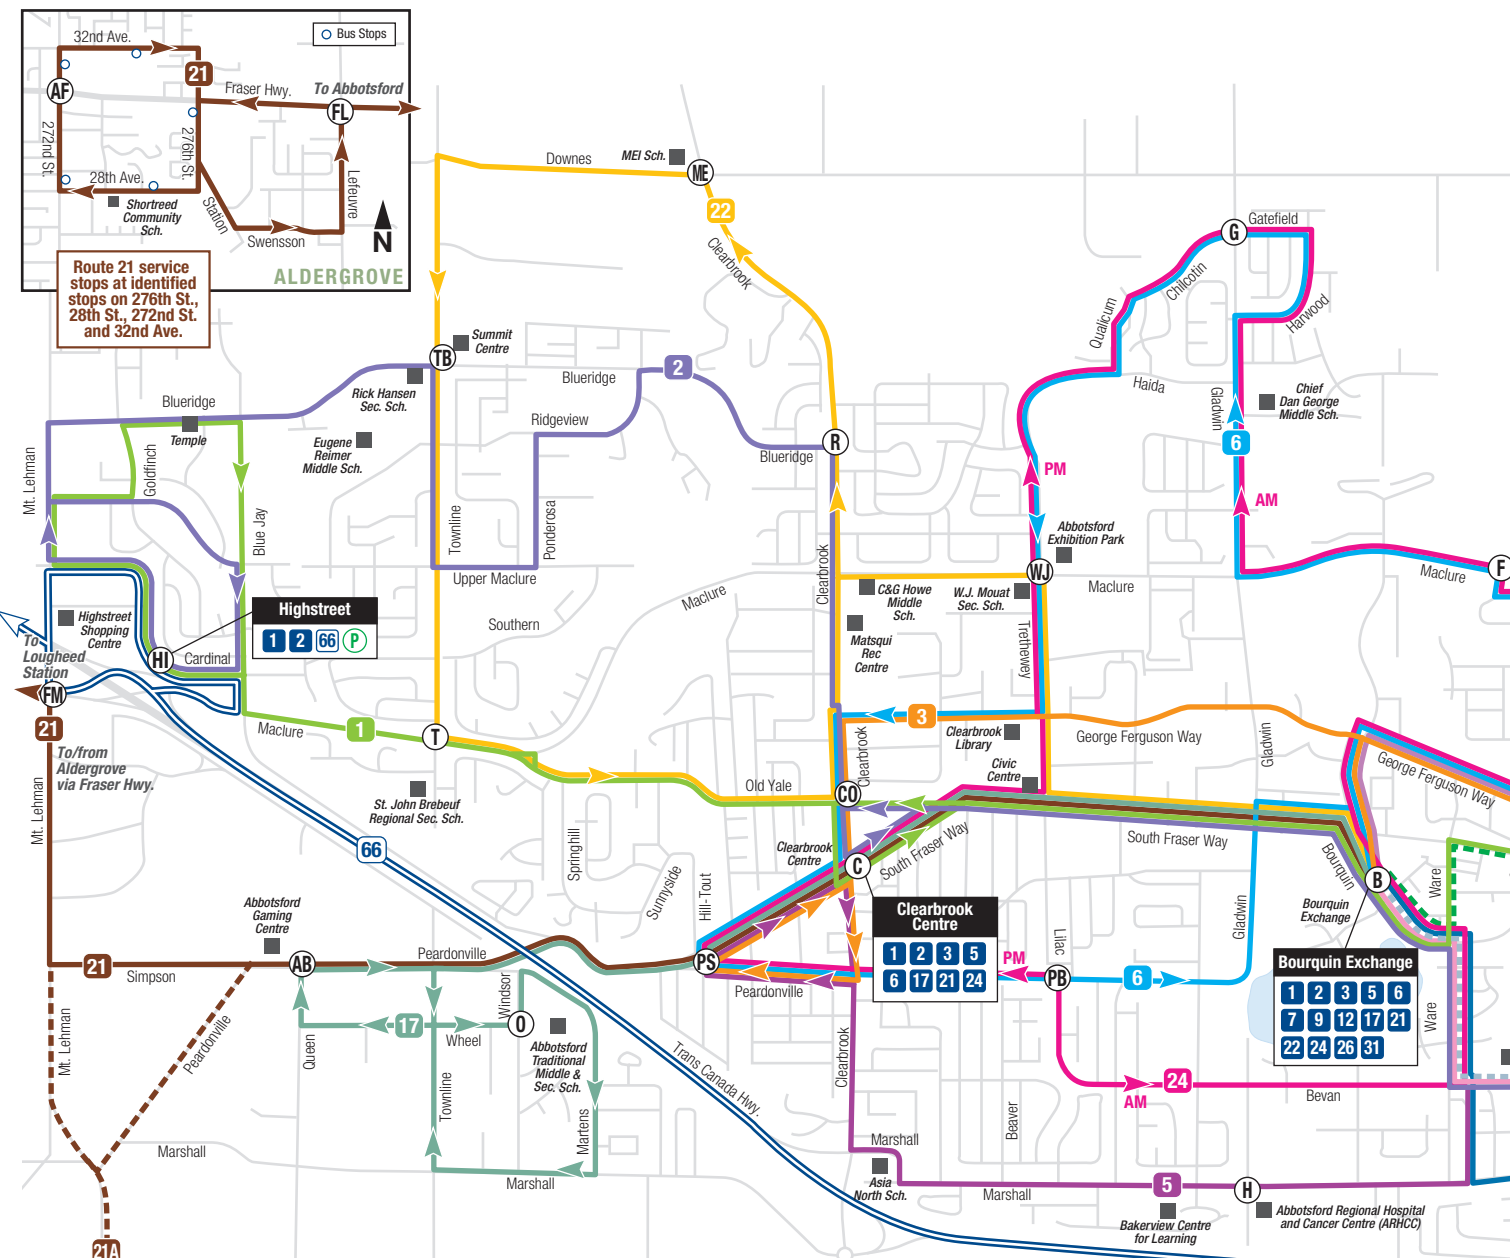

DayPASS is not valid on the 66 FVX.

Route 21 service stops at identified stops on 276th St., 28th St., 272nd St. and 32nd Ave.

Abbotsford

- 1— Highstreet/UFV
- 2— Highstreet/McMillan
- 3— Clearbrook/Huntingdon
- 4— Saddle/Montrose
- 5— Clearbrook/Bourquin
- 6— Gladwin
- 7— Sumas Mountain/Montrose
- 9— McKee/Montrose
- 12— UFV/Bourquin (peak)
- 15— Auguston/Montrose
- 16— McMillan/Montrose (peak)
- 17— Industrial/Bourquin (peak)
- 21— Aldergrove/Abbotsford
- 22— East Townline (peak)
- 24— Centre Loop (peak)
- 26— Sandy Hill (peak)
- 31— Abbotsford/Mission
- 66 FVX