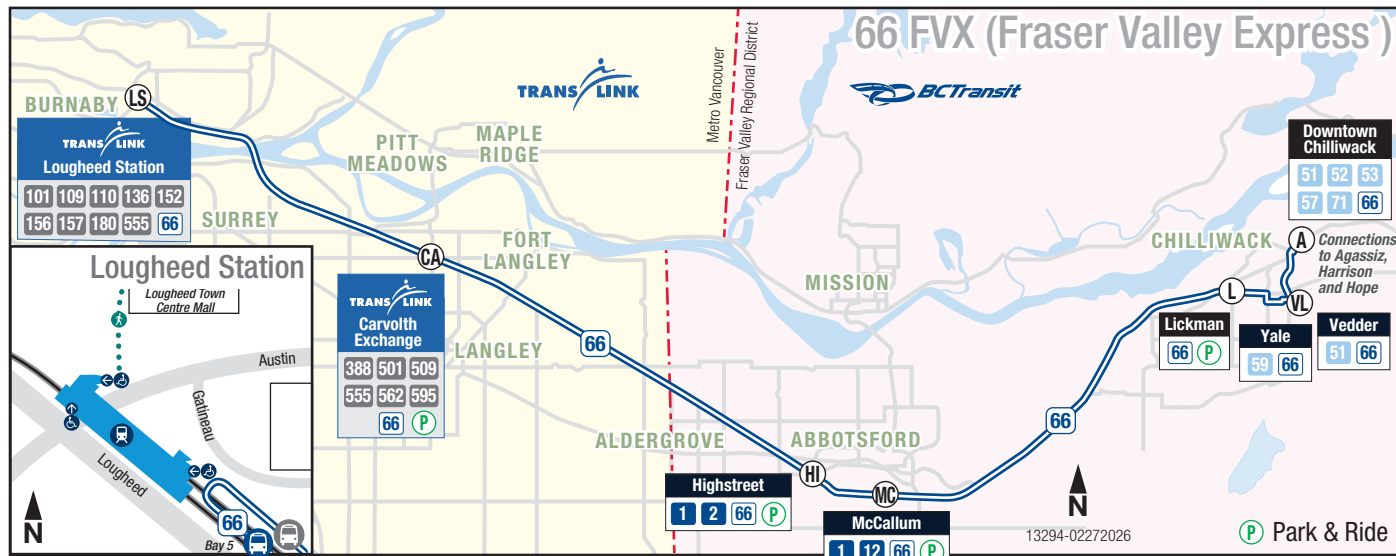

66 FVX to Chilliwack

Saturday						
(LS)	(CA)	(HI)	(MC)	(L)	(VL)	(A)
Lougheed SkyTrain Station	Carvolth Exchange	Highstreet Mall*	McCallum Park & Ride	Lickman Park & Ride	Vedder Rd at Luckakuck Way	Downtown Chilliwack
<i>continued from previous page</i>						
7:30	7:49	8:11	8:20	8:39	8:46	8:53
8:17	8:36	8:58	9:07	9:26	9:33	9:40
9:00	9:19	9:46	9:55	10:14	10:21	10:28
9:55	10:14	10:41	10:50	—	—	—
10:00	10:19	10:46	10:55	11:14	11:21	11:28
Sunday and Holidays						
8:20	8:39	9:02	9:12	9:32	9:39	9:47
9:00	9:19	9:47	9:57	10:17	10:24	10:32
9:34	9:53	10:21	10:31	10:51	10:58	11:06
10:10	10:29	10:59	11:10	11:32	11:39	11:47
10:40	10:59	11:29	11:41	12:03	12:11	12:19
11:10	11:29	11:59	12:11	12:33	12:41	12:49
11:40	11:59	12:29	12:41	1:03	1:11	1:19
12:25	12:44	1:14	1:26	1:48	1:56	2:04
1:00	1:19	1:47	1:59	2:19	2:27	2:35
1:45	2:05	2:27	2:36	2:55	3:02	3:10
2:30	2:50	3:12	3:21	3:40	3:47	3:55
3:15	3:35	3:58	4:07	4:26	4:33	4:41
4:00	4:20	4:42	4:51	5:10	5:17	5:25
4:45	5:04	5:26	5:35	5:54	6:01	6:09
5:30	5:49	6:11	6:20	6:39	6:46	6:53
6:00	6:19	6:41	6:50	—	—	—
6:30	6:49	7:11	7:20	7:39	7:46	7:53
7:00	7:19	7:41	7:50	8:09	8:16	8:23
7:30	7:49	8:11	8:20	8:39	8:46	8:53
8:15	8:34	8:56	9:05	9:24	9:31	9:38
9:00	9:19	9:46	9:55	10:14	10:21	10:28
10:00	10:18	10:45	10:54	11:13	11:20	11:27

* The Highstreet Mall stop has been temporarily relocated to Cardinal until September 2026.

The 66 FVX is a limited-stop express service with the following transit stops:

Westbound:	McCallum Park & Ride	Lougheed SkyTrain Station	Lickman Park & Ride
Downtown Chilliwack	Highstreet Mall	Carvolth Exchange	Yale Rd at Evans Rd
Vedder Rd at Luckakuck Way	Carvolth Exchange	Highstreet Mall	Vedder Rd at Luckakuck Way
Yale Rd at Evans Rd	Lougheed SkyTrain Station	McCallum Park & Ride	Downtown Chilliwack
Lickman Park & Ride