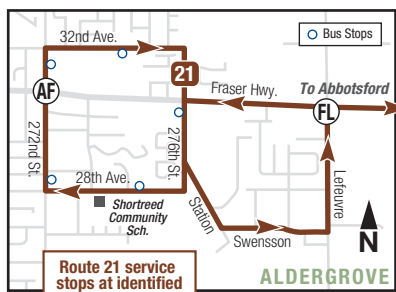

DayPASS is not valid on the 66 FVX.

Route 21 service stops at identified stops on 276th St., 28th St., 272nd St. and 32nd Ave.

Abbotsford

- 1— Highstreet/UFV
- 2— Highstreet/McMillan
- 3— Clearbrook/Huntingdon
- 4— Saddle/Montrose
- 5— Clearbrook/Bourquin
- 6— Gladwin
- 7— Sumas Mountain/Montrose
- 9— McKee/Montrose
- 12— UFV/Bourquin (peak)
- 15— Auguston/Montrose
- 16— McMillan/Montrose (peak)
- 17— Industrial/Bourquin (peak)
- 21— Aldergrove/Abbotsford
- 22— East Townline (peak)
- 24— Centre Loop (peak)
- 26— Sandy Hill (peak)
- 31— Abbotsford/Mission
- 66 FVX