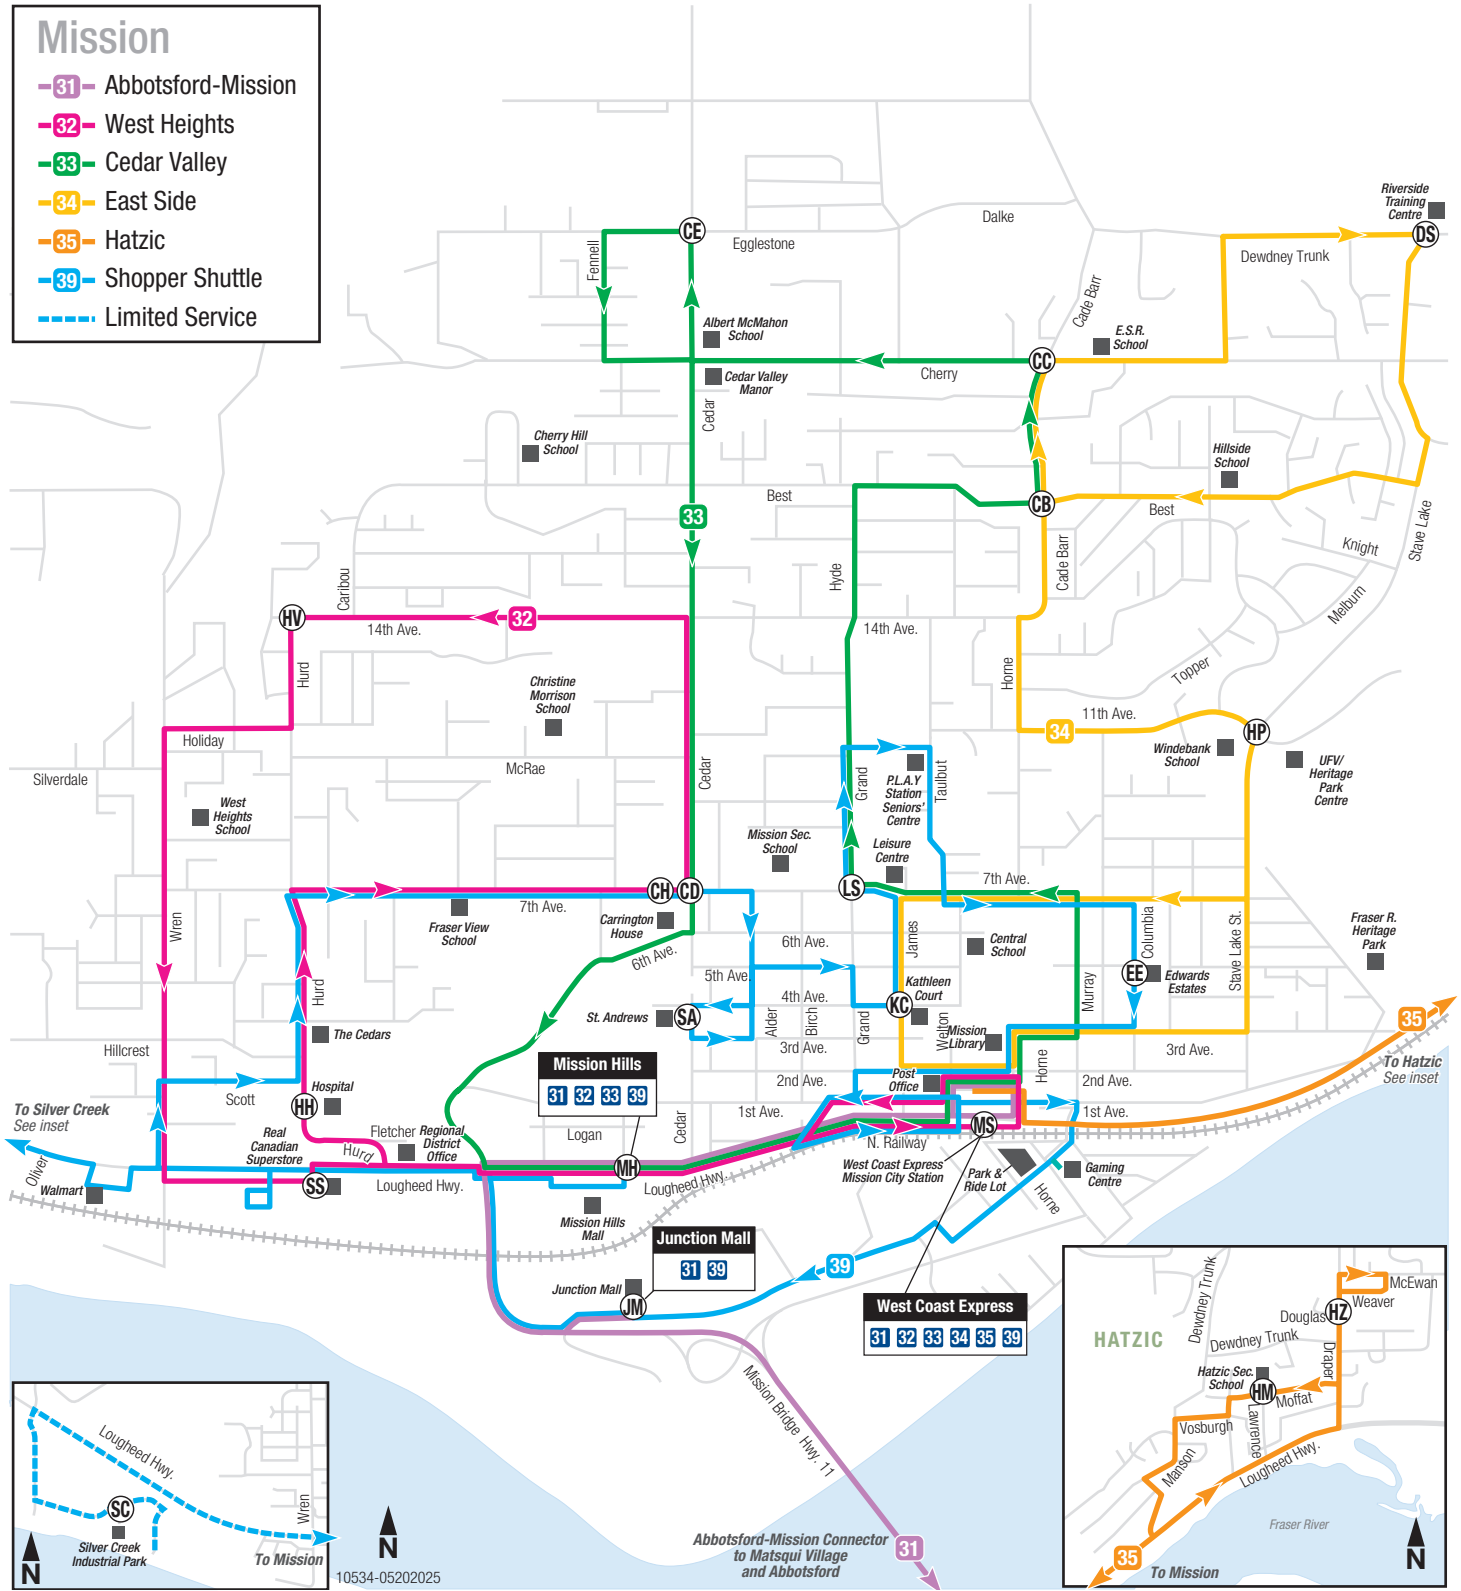

Mission

- **31** - Abbotsford-Mission
- **32** - West Heights
- **33** - Cedar Valley
- **34** - East Side
- **35** - Hatzic
- **39** - Shopper Shuttle
- Limited Service

10534-05202025