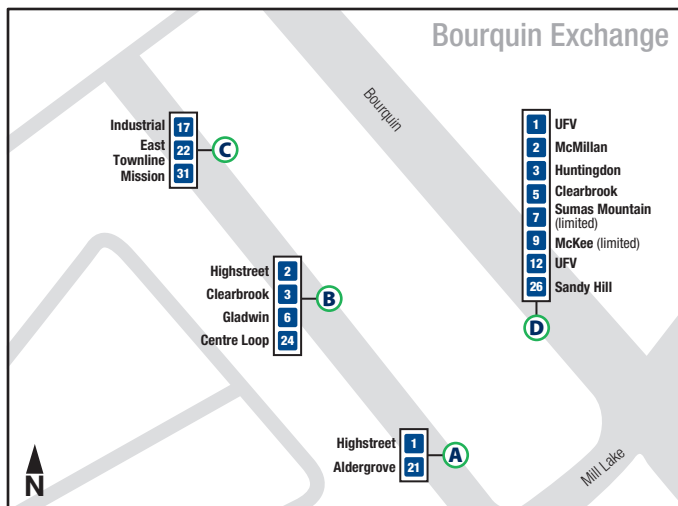

Exchanges

10534-11012024

Transfers

A transfer allows for travel on the next connecting bus within 90 minutes of the original fare payment or product use. If paying with Umo, to transfer to a second bus within your 90-minute transfer window, simply scan or tap your original Umo payment method and continue to travel without incurring an additional charge. If paying with cash, request a paper transfer from the driver at the start of your very first trip. **Transfers and DayPASS are not issued or valid on the 66 FVX.**