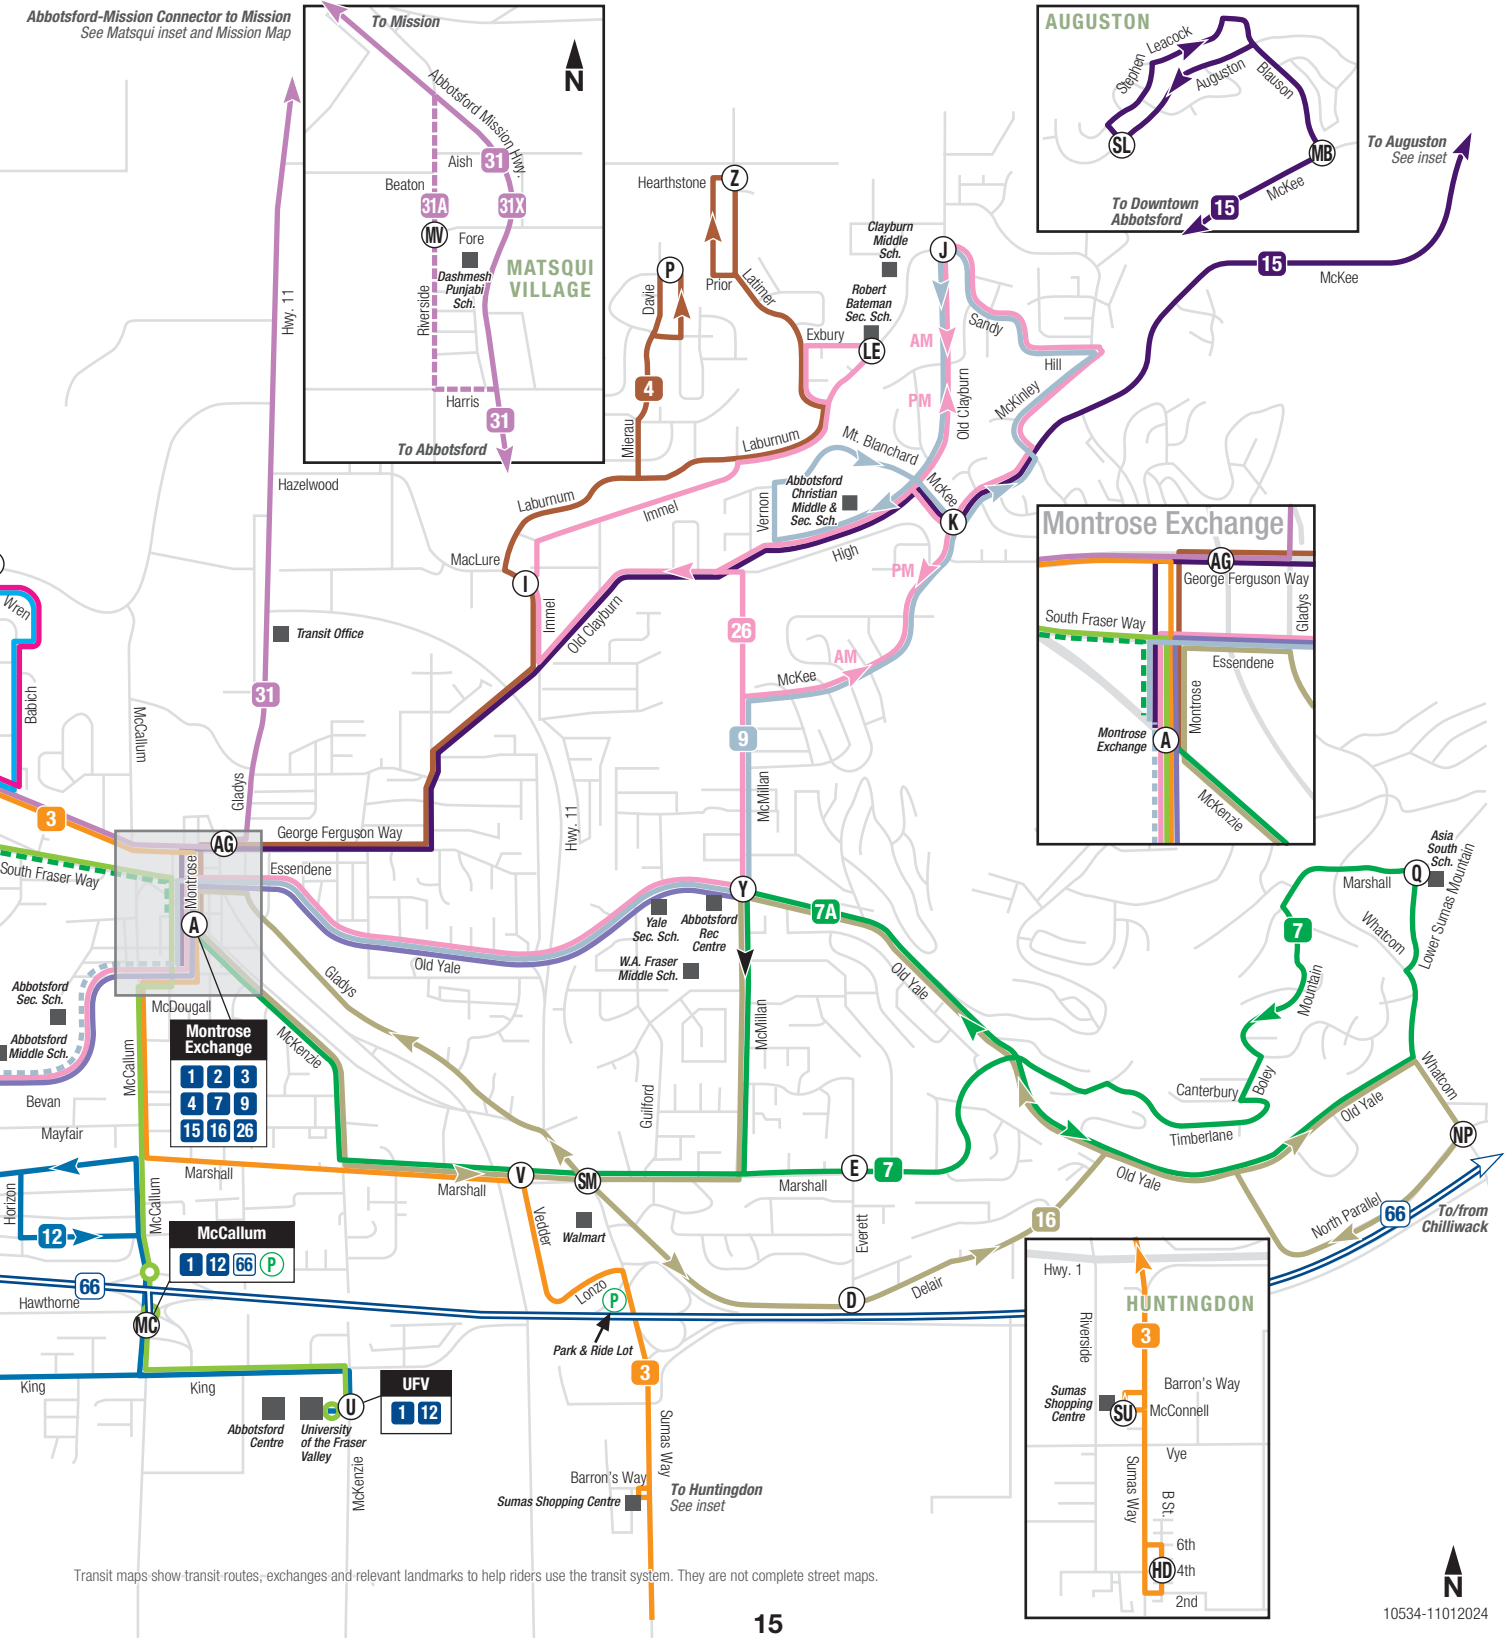

MATSQUI VILLAGE

To Mission
To Abbotsford

31, 31A, 31X

Beaton, Aish, Fore, Dashmesh Punjabi Sch., Riverstone, Harris

AUGUSTON

To Downtown Abbotsford
To Auguston See inset

15, SL, MB, McKee

Montrose Exchange

AG, A

South Fraser Way, George Ferguson Way, Essendene, Montrose, McKenzie

HUNTINGDON

3, SU, HD

Riverside, Sumas Shopping Centre, Barron's Way, McConnell, Vye, B.S.T., 6th, 4th, 2nd

Transit maps show transit routes, exchanges and relevant landmarks to help riders use the transit system. They are not complete street maps.