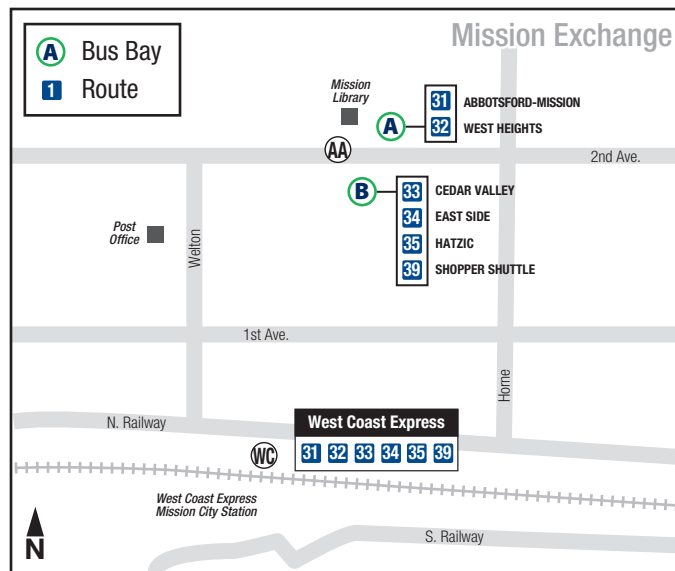

10534-11012024