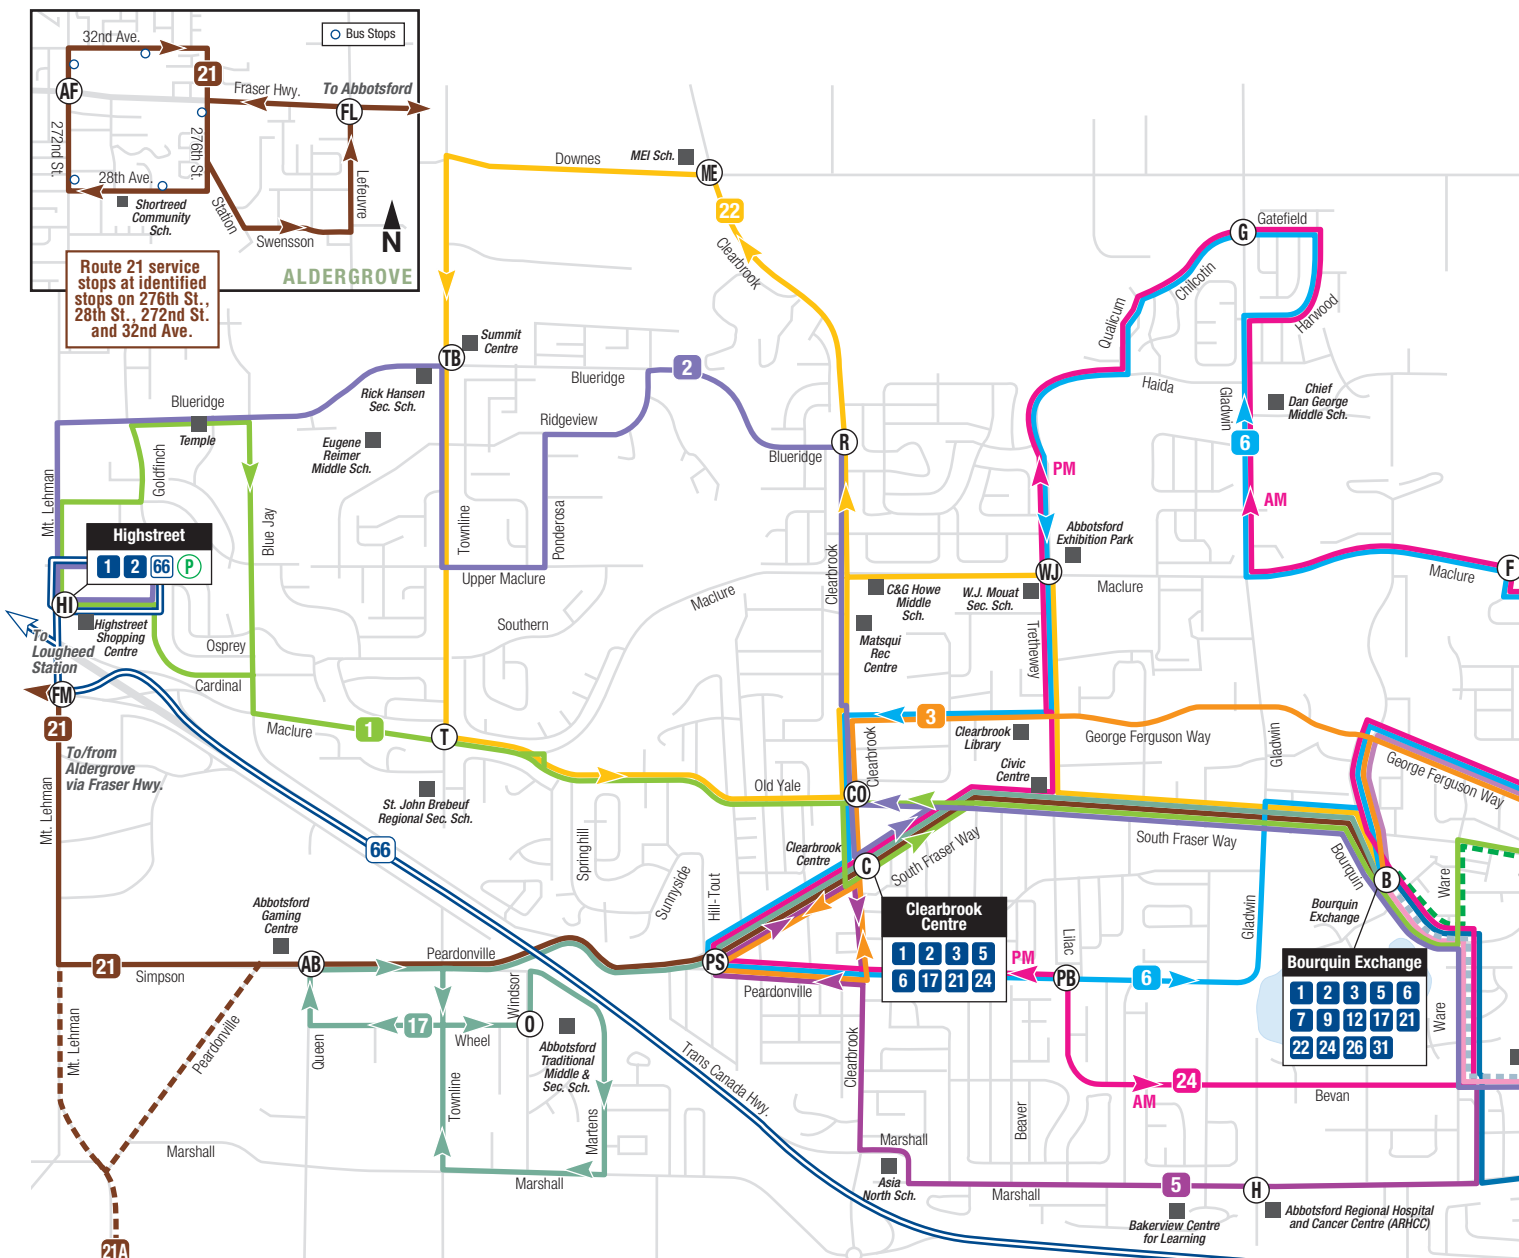

Route 21 service stops at identified stops on 276th St., 28th St., 272nd St. and 32nd Ave.

ALDERGROVE

Abbotsford

- 1— Highstreet/UFV
- 2— Highstreet/McMillan
- 3— Clearbrook/Huntingdon
- 4— Saddle/Montrose
- 5— Clearbrook/Bourquin
- 6— Gladwin
- 7— Sumas Mountain/Montrose
- 9— McKee/Montrose
- 12— UFV/Bourquin (peak)
- 15— Auguston/Montrose
- 16— McMillan/Montrose (peak)
- 17— Industrial/Bourquin (peak)
- 21— Aldergrove/Abbotsford
- 22— East Townline (peak)
- 24— Centre Loop (peak)
- 26— Sandy Hill (peak)
- 31— Abbotsford/Mission
- 66 FVX