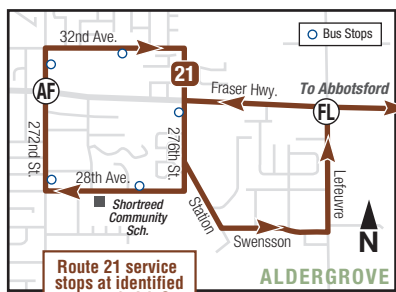

Route 21 service stops at identified stops on 276th St., 28th St., 272nd St. and 32nd Ave.

ALDERGROVE

Abbotsford

- 1— Highstreet/UFV
- 2— Highstreet/McMillan
- 3— Clearbrook/Huntingdon
- 4— Saddle/Montrose
- 5— Clearbrook/Bourquin
- 6— Gladwin
- 7— Sumas Mountain/Montrose
- 9— McKee/Montrose
- 12— UFV/Bourquin (peak)
- 15— Auguston/Montrose
- 16— McMillan/Montrose (peak)
- 17— Industrial/Bourquin (peak)
- 21— Aldergrove/Abbotsford
- 22— East Townline (peak)
- 24— Centre Loop (peak)
- 26— Sandy Hill (peak)
- 31— Abbotsford/Mission
- 66 FVX