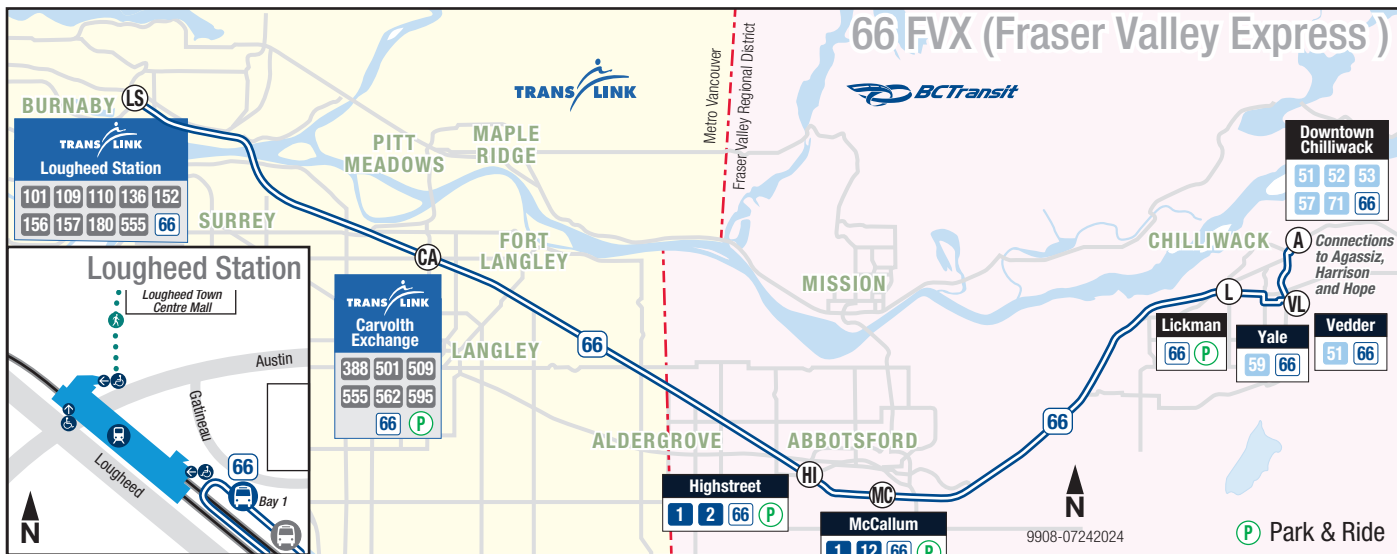

The 66 FVX is a limited-stop express service with the following transit stops:

Westbound:	McCallum Park & Ride	Eastbound:	Lougheed SkyTrain Station	Lickman Park & Ride
Downtown Chilliwack	Highstreet Mall	Lougheed SkyTrain Station	Carvolth Exchange	Yale Rd at Evans Rd
Vedder Rd at Luckakuck Way	Carvolth Exchange	Highstreet Mall	Highstreet Mall	Vedder Rd at Luckakuck Way
Yale Rd at Evans Rd	Lougheed SkyTrain Station	McCallum Park & Ride	McCallum Park & Ride	Downtown Chilliwack
Lickman Park & Ride				

Connections to TransLink

At Carvolth Exchange and Lougheed Station, you can connect to TransLink service to Metro Vancouver. **Please note that BC Transit fare products are not valid on TransLink routes.** For fares, route and other information, visit translink.ca or phone **604-953-3333**.

Lougheed Station

Regular Services

- **101** 22nd Street Station
- **109** New Westminster Station
- **110** Metrotown Station
- **136** Brentwood Station
- **152** Coquitlam Central Station
- **156** Braid Station
- **157** Burquitlam Station
- **180** Moody Centre Station
- **555** Carvolth Exchange

SkyTrain

- **Expo Line** To Waterfront & Production Way–University
- **Millennium Line** To VCC-Clark & Lafarge Lake-Douglas

Carvolth Exchange

Regular Services

- **501** Surrey Central Station
- **501** Langley Centre
- **555** Port Mann Express: Lougheed Station
- **562** Langley Centre
- **595** Maple Meadows Station
- **595** Langley Centre

Limited Services

- **388** 22nd Street Station Weekday peak hours only
- **509** Surrey Central Station AM peak hours only
- **509** Walnut Grove PM peak hours only