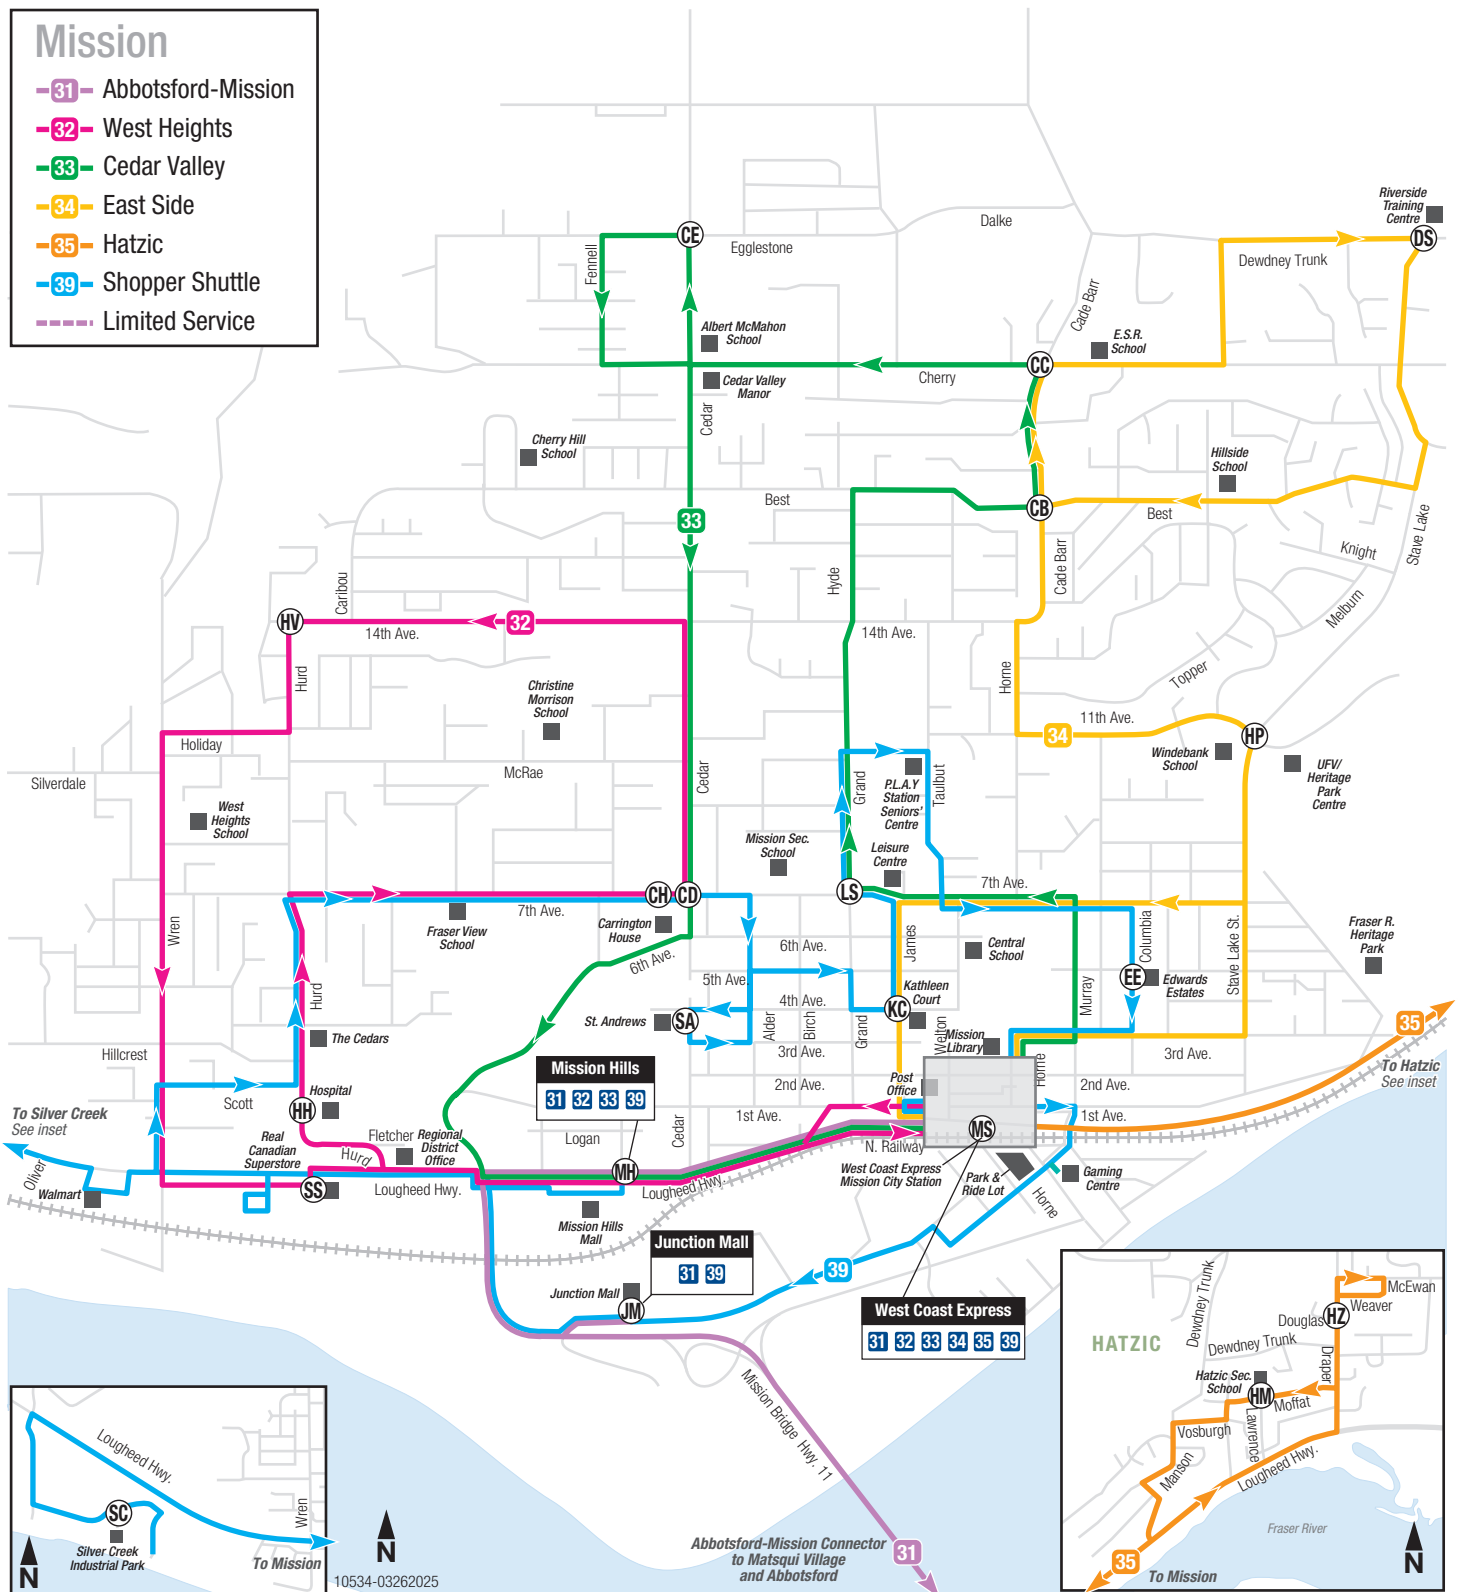

Mission

- **31** - Abbotsford-Mission
- **32** - West Heights
- **33** - Cedar Valley
- **34** - East Side
- **35** - Hatzic
- **39** - Shopper Shuttle
- - - Limited Service

10534-03262025